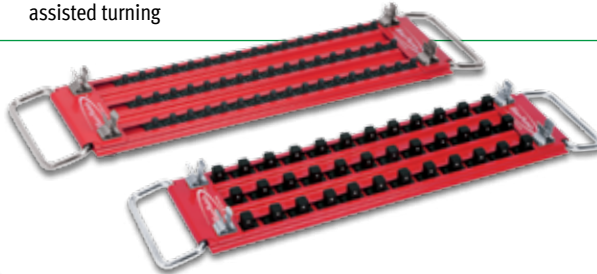

AWSGM800 & AWSG800 ~~$100.95~~ **$90.85 each**
8-Piece Combination
T- And L-Shape Hex
Wrench With Soft Grip

BP14TRYLAS & BP12TRYLAS ~~$63.90~~ **$57.50 each**
Blue-Point Lock-A-Socket Trays