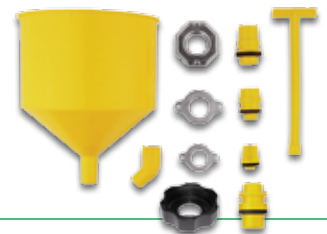

LIL24610 $32.95
Lisle® Spill-Free™ Funnel

- Eliminates trapped air pockets while controlling the flow of coolant entering the radiator
- (4) adaptors fit most domestic/import cars and light trucks