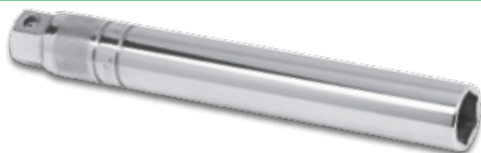

UNDER $100

- Dual 80° technology features a 72-tooth gear to provide 5 degrees of swing arc
- Flex head design gives exceptional versatility and offers 9 locking positions
- Sealed head design provides virtually maintenance free use
- Lock button is positioned on the handle for easy one-hand operation

- Compact round head provides better access into tight quarters
- 72 tooth gear for 5 degrees of swing arc means shorter movement between tooth engagement

- Features a slim design plus a strong 72-tooth gear action for use in confined areas
- TN72 is 4 1/2" in length
  TKN72 is 3 3/16" in length

- High output 65 Lumen LED light with a fixed beam focus
- Uses (2) AAA alkaline batteries for 3 hour continuous operation
- 200' beam distance