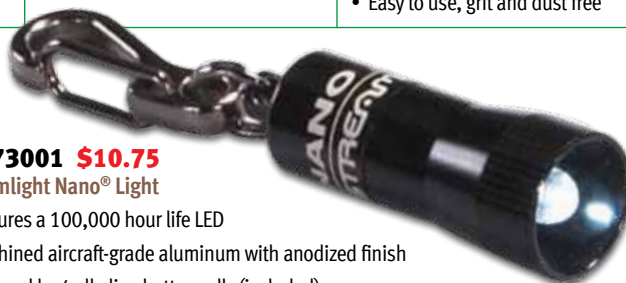

## STL65018N

~~\$21.95~~  
Streamlight® Stylus® LED Penlight

- 6.6" in length  
0.38" diameter
- Machined aircraft-grade aluminum with anodized finish
- Non-slip grip for secure grip and control
- Runs 10 hours on (3) AAAA batteries (included)
- Bulb life of about 100,000 hours
- Momentary blink or constant on switching
- Waterproof

## STL61201 \$11.95

Streamlight Spark Plug Keychain Flashlight

- Aluminum key chain with super bright LED
- Long lasting button cell batteries (included)
- Features a 100,000 hour life LED

## STL73001 \$10.75

Streamlight Nano® Light

- Features a 100,000 hour life LED
- Machined aircraft-grade aluminum with anodized finish
- Powered by 4 alkaline button cells (included)
- Tiny, personal flashlight with a run time of up to 8 hours