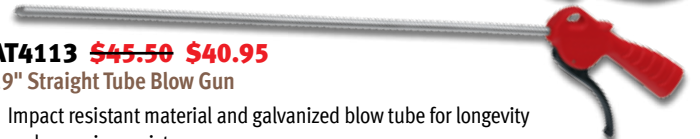

AT4113 $45.50 $40.95
19" Straight Tube Blow Gun

- Impact resistant material and galvanized blow tube for longevity and corrosion resistance
- Built-in valve system improves trigger control for cleaning and drying surfaces