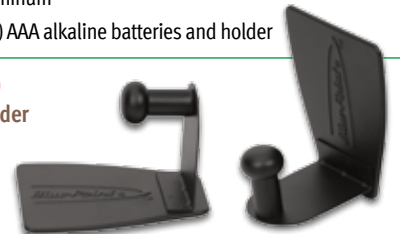

BLPPTHDR $32.75 $29.50

Blue-Point Magnetic Paper Towel Holder

- Ideal for use on side of tool box
- Powerful cushioned magnet resists surface scratching