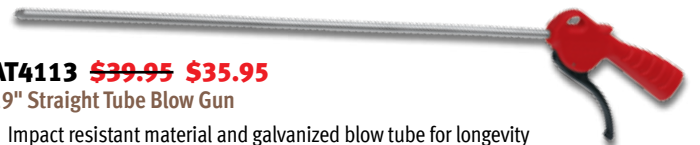

AT4113 $39.95 $35.95

19" Straight Tube Blow Gun

- Impact resistant material and galvanized blow tube for longevity and corrosion resistance
- Built-in valve system improves trigger control for cleaning and drying surfaces