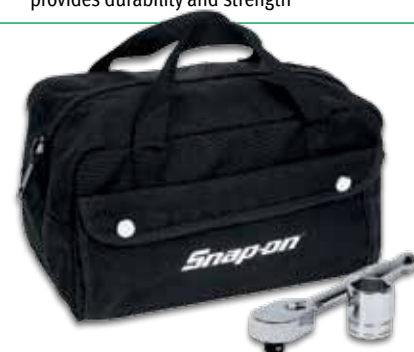

BP14TRYLAS ~~\$53.50~~ \$48.00

Blue-Point 1/4" Drive Lock-A-Socket Tray

BP12TRYLAS ~~\$53.50~~ \$48.00

Blue-Point 1/2" Drive Lock-A-Socket Tray

- Organizes a variety of 1/4" drive (BP14TRYLAS) or 1/2" drive (BP12TRYLAS) sockets on 1 tray
- Both are 5.2" x 17.3"

NPR440101BAG \$26.45

National Premium™ Tech Handy Bag

- Polyester bag with sturdy bottom and large zippered top for easy access
- 4 interior and 2 exterior pockets
- 10 3/4" x 6" x 6 1/2" with a weight capacity of 17 lbs.
- Tools are not included