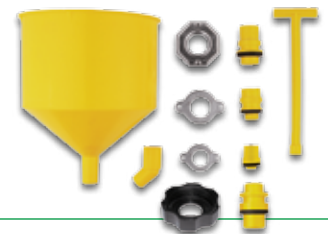

LIL24610 $30.95

Lisle® Spill-Free™ Funnel

- Eliminates trapped air pockets while controlling the flow of coolant entering the radiator
- (4) adaptors fit most domestic/import cars and light trucks