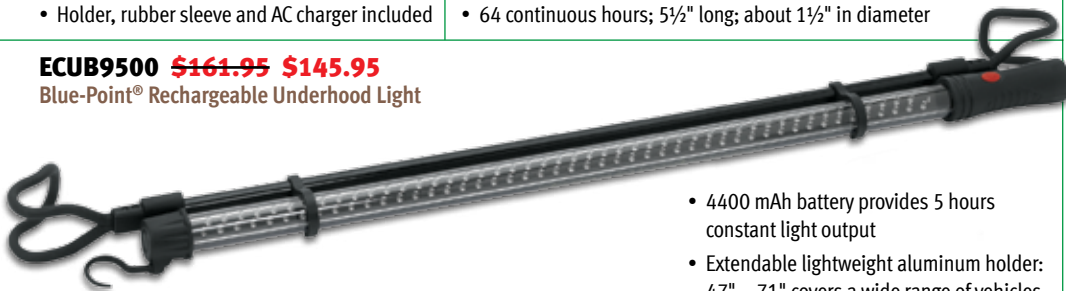

ECUB9500 $161.95 $145.95
Blue-Point® Rechargeable Underhood Light

- 4400 mAh battery provides 5 hours constant light output
- Extendable lightweight aluminum holder: 47" – 71" covers a wide range of vehicles
- Rubber coated hooks protect paint-work from damage