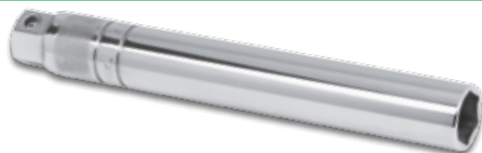

UNDER $100

- Dual 80° technology features a 72-tooth gear to provide 5 degrees of swing arc
- Flex head design gives exceptional versatility and offers 9 locking positions
- Sealed head design provides virtually maintenance free use
- Lock button is positioned on the handle for easy one-hand operation

- Compact round head provides better access into tight quarters
- 72 tooth gear for 5 degrees of swing arc means shorter movement between tooth engagement

- Features a slim design plus a strong 72-tooth gear action for use in confined areas
- TN72 is 4 1/2" in length
  TKN72 is 3 1/16" in length

- Constructed from a high-performance alloy steel blend for durability and strength
- Finished with a corrosion-resistant, easy to clean nickel-chrome plating
- 24" in length