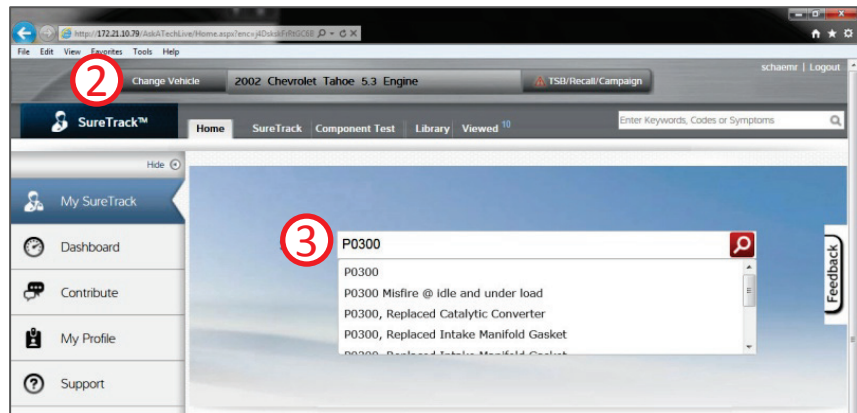

Quick Start Guide

SureTrack Preview Covers Driveability.

Additional Systems Coverage Coming Soon.

SURETRACK™
THE FASTEST PATH TO FIXED

SureTrack is the all-in-one expert information source to help you fix vehicle problems quickly and easily. Here are a few pointers to help you get started.

Access SureTrack any one of three ways:

- On a ShopKey® Pro Repair Information System, click on the SureTrack button on the tool bar.
- On a web-enabled Snap-on diagnostic tool, click on the SureTrack icon on the home screen.
- Or point your browser to www.askatech.com

2) Pick a Vehicle - Click the “Select Vehicle” button and select the vehicle attributes. *Hint... Selecting all vehicle attributes and a system will give you better search results.*

3) Lookup the Information - SureTrack’s single-point lookup lets you access all SureTrack resources with one click. *Hint... Enter a few characters into the search bar and SureTrack suggests selections to help you begin. Click on a suggestion and see the answers.*

4) Real Answers!

Note the tabs across the top to help organize the answers you see – SureTrack, Component Test, Waveform Library, Recently Viewed

SureTrack Tips combine real world fixes and data:

- Common Replaced Parts graph of common repairs
- Fast-Track® Troubleshooter tips & timesavers
- Real Fixes – Fixes created from real world repairs
- OEM service bulletins, recalls and campaigns
- Guided Component Tests & operational information
- Library of actual vehicle PID graphs and waveforms