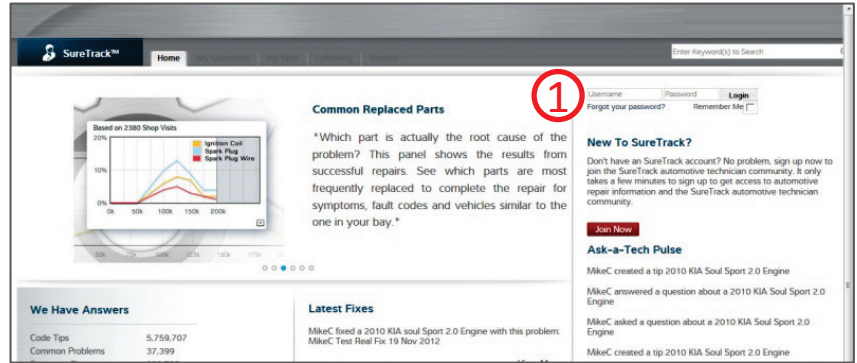

Quick Start Guide

SureTrack Preview Covers Driveability.

Additional Systems Coverage Coming Soon.

SURETRACK™
THE FASTEST PATH TO FIXED

SureTrack is the all-in-one expert information source to help you fix vehicle problems quickly and easily. Here are a few pointers to help you get started.

Access SureTrack any one of three ways:

- On a ShopKey® Pro Repair Information System, click on the SureTrack button on the tool bar.
- On a web-enabled Snap-on diagnostic tool, click on the SureTrack icon on the home screen.
- Or point your browser to www.askatech.com

2) Pick a Vehicle - Click the “Select Vehicle” button and select the vehicle attributes. *Hint... Selecting all vehicle attributes and a system will give you better search results.*

3) Lookup the Information - SureTrack’s single-point lookup lets you access all SureTrack resources with one click. *Hint... Enter a few characters into the search bar and SureTrack suggests selections to help you begin. Click on a suggestion and see the answers.*