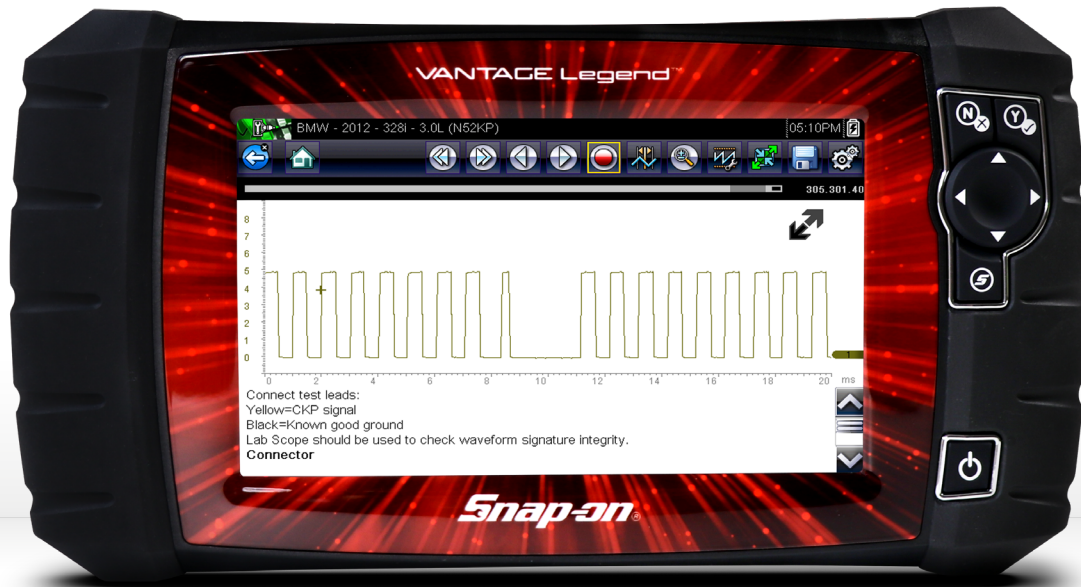

VANTAGE® Legend

WEEKLY PAYMENT AS LOW AS:

- | High-speed 2-channel lab scope displays up to two waveforms in real time
- | Up to 6 million samples/sec makes it easy to catch intermittent faults
- | 3MHz bandwidth; Sweep rate as fast as 50 microseconds
- | Scale range 0-100mV to 0-400V
- | Digital/graphing high impedance meter with auto scaling; Sweep rate 1 second to 5 minutes
- | Pinpoint measurement of: DC volts, AC Volts, RMS, Ohms, Frequency, Pulse-width, Injection pulse-width, Duty cycle
- | Interface for optional pressure/vacuum transducers and precision amp probe
- | Detailed 800 x 480 high-resolution display for accurate results