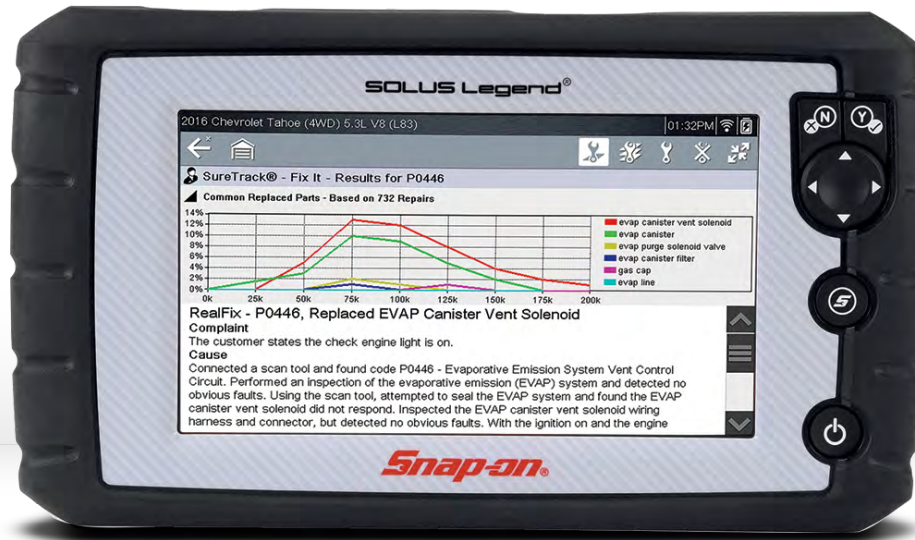

SOLUS Legend™

REGULAR PRICE:

TRADE + SOC REBATE:

CUSTOMER PRICE:

- | Superfast boot-up in less than 10 seconds; Results in as little as 30 seconds
- | Use bi-directional controls while viewing live data for "cause and effect" diagnostics
- | OEM-specific coverage for automotive and motorcycle manufacturers
- | Best-in-class large 8" color display for easy viewing and precise results
- | Navigate your way - use the easy touchscreen display or simple four-way keypad
- | Productivity tools like data triggers, display zoom, custom data lists, and One-Touch full-vehicle code scan and clear
- | Exclusive Fast-Track® Troubleshooter with millions of code tips, symptom tips, timesavers
- | Powerful functional tests to verify component operation and repairs
- | Relearns and adaptations to complete the repair after component replacement