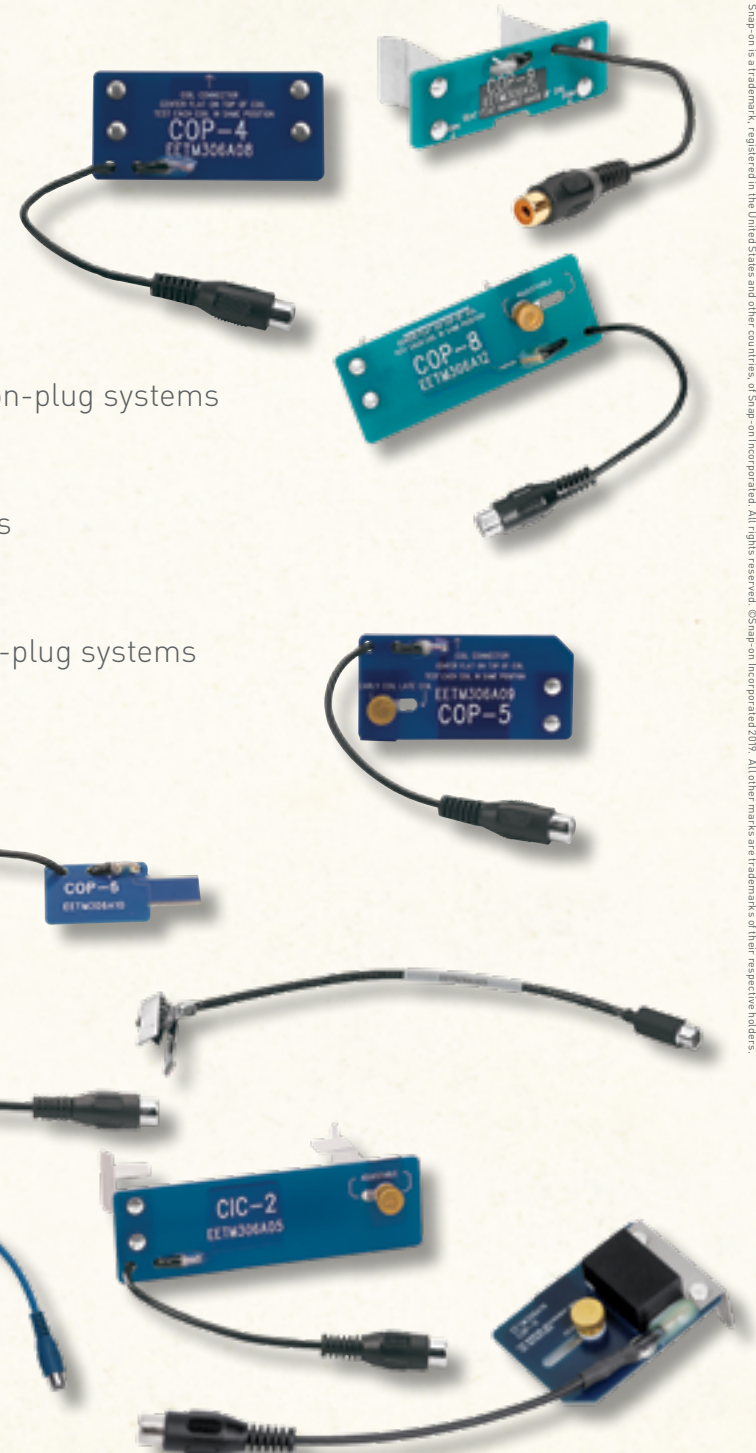

NAVIGATION

HOME

MODIS FAMILY

MODIS EDGE

EXPAND

SCOPE ACCESSORIES

IGNITION PICKUPS

IGNITION PICKUPS

EETM306A03: Ford® coil-on-plug systems

EETM306A04: Chrysler® coil-on-plug systems

EETM306A05: Toyota® and Honda® coil-in-cap systems

EETM306A06: GM® HEI coil-in-cap systems

EETM306A08: Acura®, Honda, Isuzu® and Nissan® coil-on-plug systems

EETM306A09: Volvo® and BMW® coil-on-plug systems

EETM306A10: Mercedes-Benz® coil-on-plug systems

EETM306A11: Mercedes-Benz dual coil-on-plug systems

EETM306A12: BMW coil-on-plug systems

EETM306A13: Lexus® coil-on-plug systems

EETM306A14: Chrysler, Jeep®, Lexus and Toyota coil-on-plug systems

EAC0056L00A: COP / CIC 1-Flag Pickup

DIAGNOSTIC ACCESSORIES | VOL 1 2019

MODIS EDGE™

Snap-on®