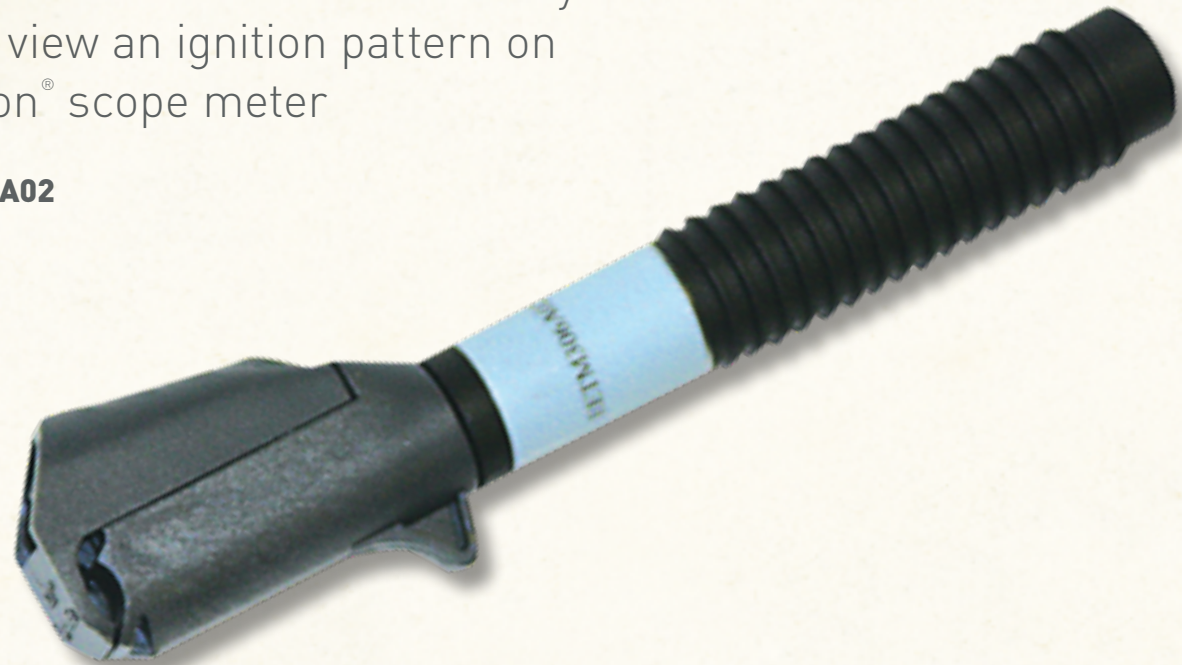

NAVIGATION

HOME

VERUS FAMILY

VERUS PRO

EXPAND

SCOPE ACCESSORIES

**SECONDARY IGNITION
CLIP-ON WIRE ADAPTER**

VERUS PRO

Snap-on

SECONDARY IGNITION CLIP-ON WIRE ADAPTER

Connects the optional Secondary Coil Adapter Lead to vehicle secondary wire. Use to view an ignition pattern on Snap-on® scope meter

EETM306A02

DIAGNOSTIC ACCESSORIES | VOL 1 2019