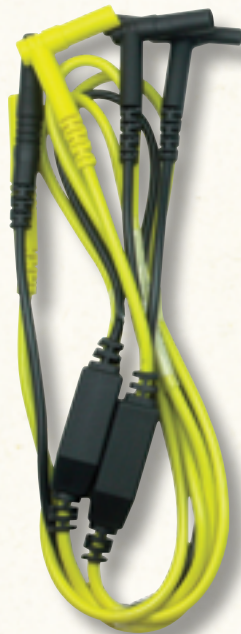

NAVIGATION

HOME

ZEUS FAMILY

ZEUS

EXPAND

SCOPE ACCESSORIES

CHANNEL LEADS

CHANNEL LEADS

Replacement for standard accessory leads. Shielded flexible test leads for meter and scope measurements, with attached stackable, right-angle plugs.

Channel 1 Yellow/Black: 6-03022A

Channel 2 Green/Black: 6-03122A

Channel 3 Blue: 6-03222A

Channel 4 Red: 6-03322A

ZEUS
Snap-on

DIAGNOSTIC ACCESSORIES | VOL 1 2019