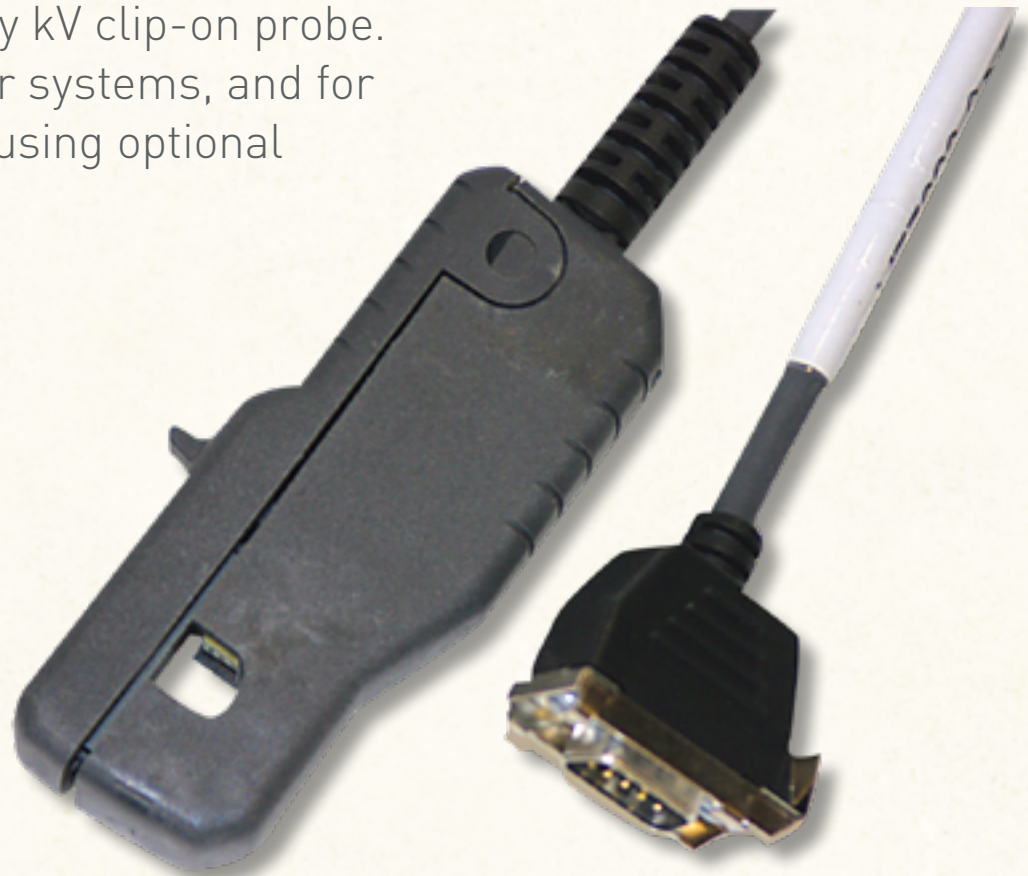

NAVIGATION

HOME

ZEUS FAMILY

ZEUS

EXPAND

SCOPE ACCESSORIES

INDUCTIVE RPM PICKUP

INDUCTIVE RPM PICKUP

Signal pickup connects to diagnostic tool DB9 9-pin (AUX) connector. Use to trigger a waveform or view RPM. For multi-cylinder secondary ignition testing. Includes inductive RPM pickup/trigger, coil adapter lead and secondary kV clip-on probe. Ideal for distributor systems, and for COP/CIC systems using optional COP/CIC adapters.

EETM303A05A

ZEUS
Snap-on

DIAGNOSTIC ACCESSORIES | VOL 1 2019