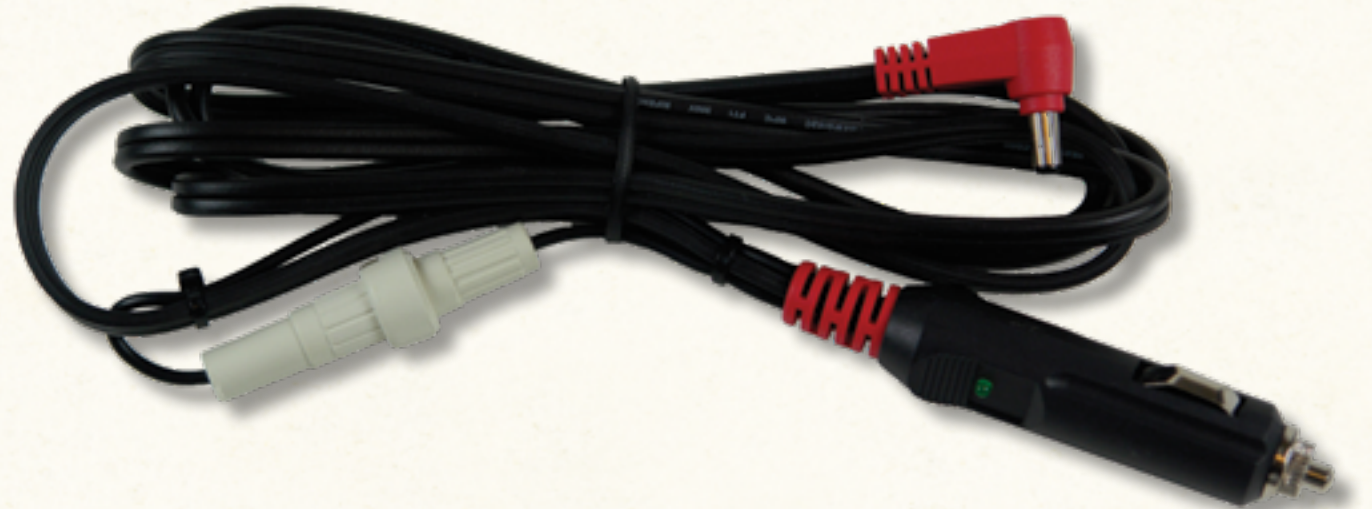

NAVIGATION

HOME

ETHOS FAMILY

ETHOS TECH

EXPAND

**12V DC POWER CABLE /
12V DC POWER OUTLET PLUG**

ETHOS TECH

Snap-on

12V DC POWER CABLE / 12V DC POWER OUTLET PLUG

12v DC power cable connects scan tool to vehicle power outlet. Provides power for OBD-I scan tool applications.

EAX0066L10B

DIAGNOSTIC ACCESSORIES | VOL 1 2019