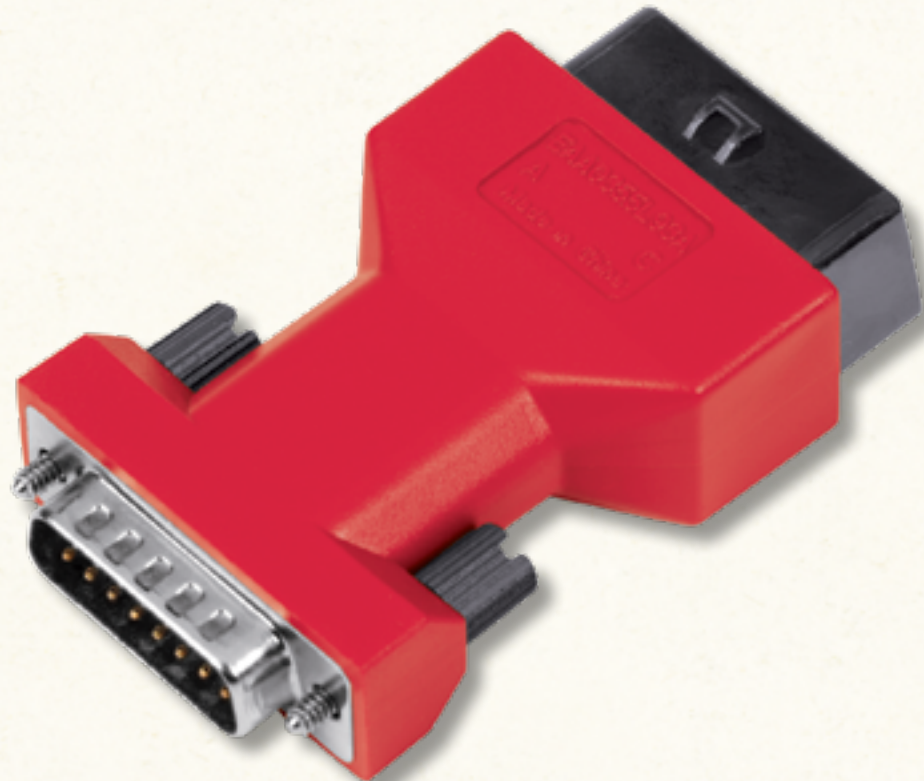

**OBD-II TO OBD-I DATA CABLE
CONVERTER — DA-5**

VERUS EDGE

Snap-on

OBD-II TO OBD-I DATA CABLE CONVERTER

Data cable convertor. Use to connect any standard Snap-on® OBD-II data cable to OBD-I adapters.

EAA0355L93A