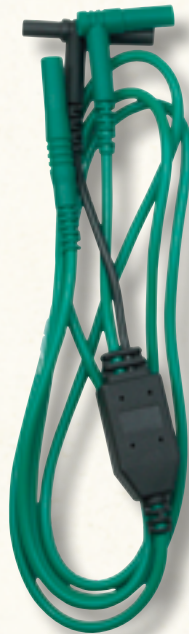

NAVIGATION

HOME

ZEUS FAMILY

ZEUS

EXPAND

SCOPE ACCESSORIES

CHANNEL LEADS

CHANNEL LEADS

Replacement for standard accessory leads. Shielded flexible test leads for meter and scope measurements, with attached stackable, right-angle plugs.

Channel 1 Yellow/Black: 6-03022A

Channel 2 Green/Black: 6-03122A

Channel 3 Blue: 6-03222A

Channel 4 Red: 6-03322A

ZEUS
Snap-on

DIAGNOSTIC ACCESSORIES | VOL 1 2019