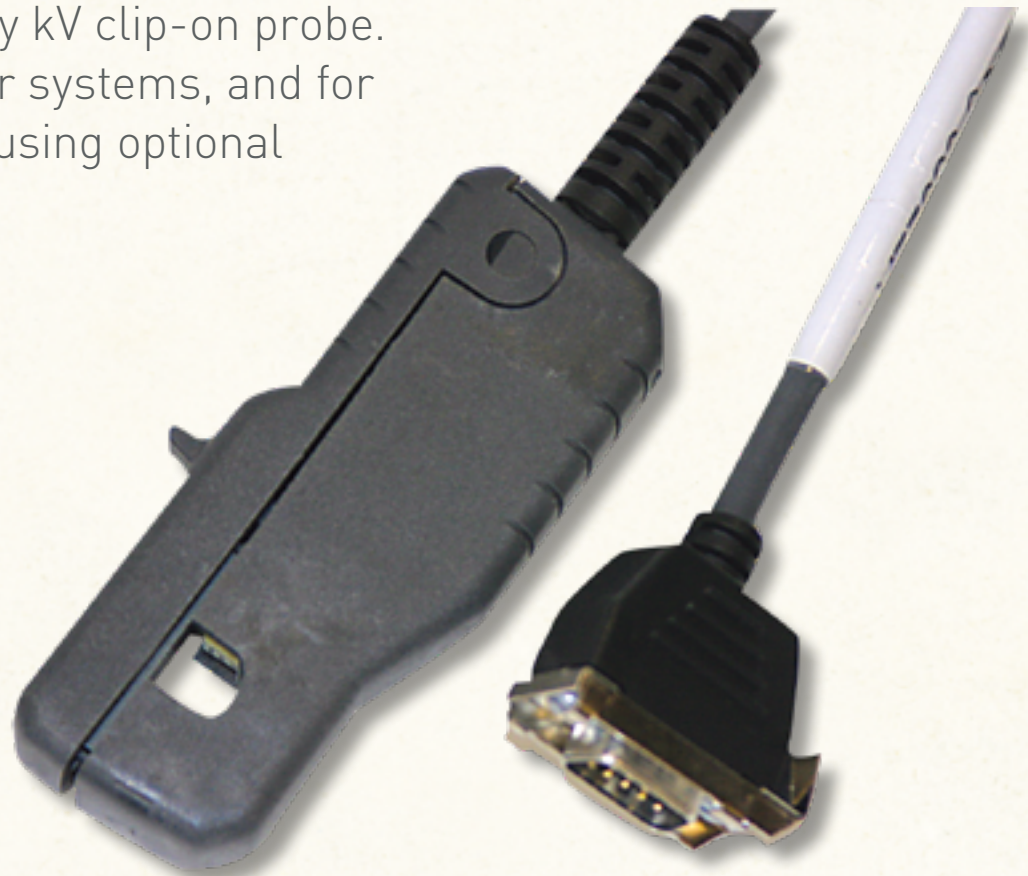

NAVIGATION

HOME

VERUS FAMILY

VERUS PRO

EXPAND

SCOPE ACCESSORIES

INDUCTIVE RPM PICKUP

VERUS PRO

Snap-on

INDUCTIVE RPM PICKUP

Signal pickup connects to diagnostic tool DB9 9-pin (AUX) connector. Use to trigger a waveform or view RPM. For multi-cylinder secondary ignition testing. Includes inductive RPM pickup/trigger, coil adapter lead and secondary kV clip-on probe. Ideal for distributor systems, and for COP/CIC systems using optional COP/CIC adapters.

EETM303A05A

DIAGNOSTIC ACCESSORIES | VOL 1 2019