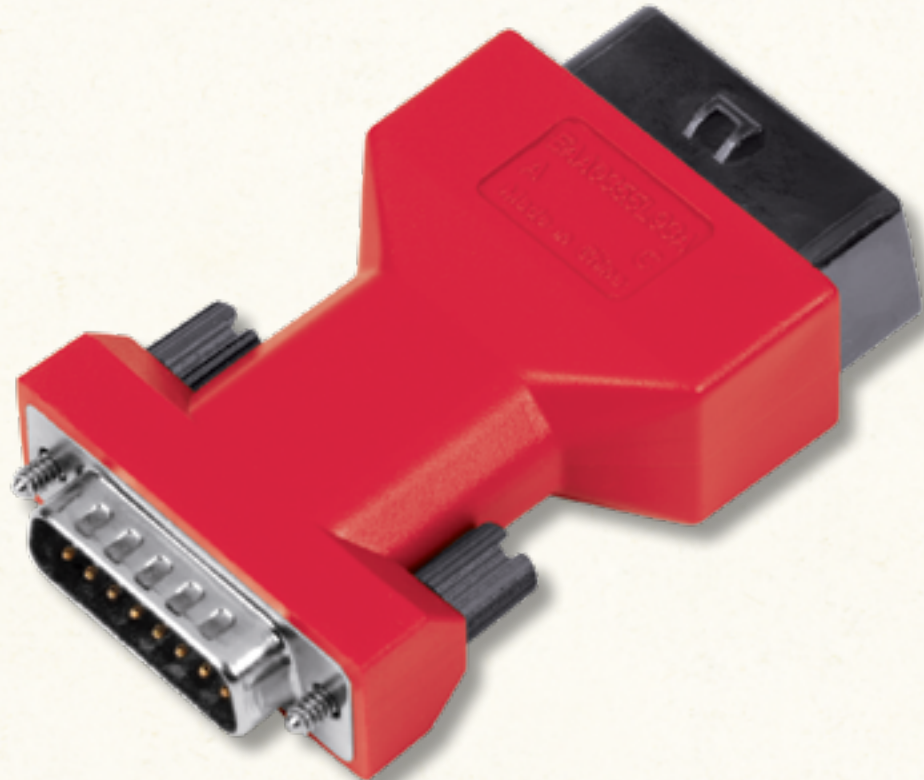

NAVIGATION

HOME

ETHOS FAMILY

ETHOS PRO

EXPAND

**OBD-II TO OBD-I DATA CABLE
CONVERTER**

ETHOS PRO

Snap-on

OBD-II TO OBD-I DATA CABLE CONVERTER

Data cable convertor. Use to connect any standard Snap-on® OBD-II data cable to OBD-I adapters.

EAA0355L93A

DIAGNOSTIC ACCESSORIES | VOL 1 2019