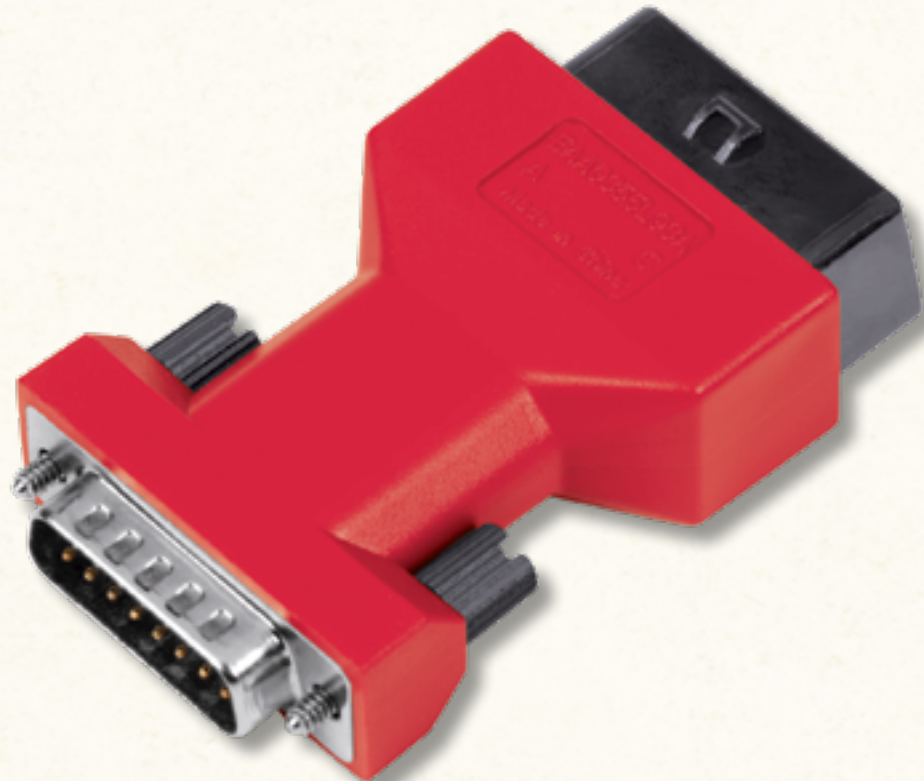

NAVIGATION

HOME

P1000 FAMILY

P1000

EXPAND

**OBD-II TO OBD-I DATA CABLE
CONVERTER**

OBD-II TO OBD-I DATA CABLE CONVERTER

Data cable convertor. Use to connect any standard Snap-on® OBD-II data cable to OBD-I adapters.

EAA0355L93A

^{TM}
P1000
Snap-on

DIAGNOSTIC ACCESSORIES | VOL 1 2019