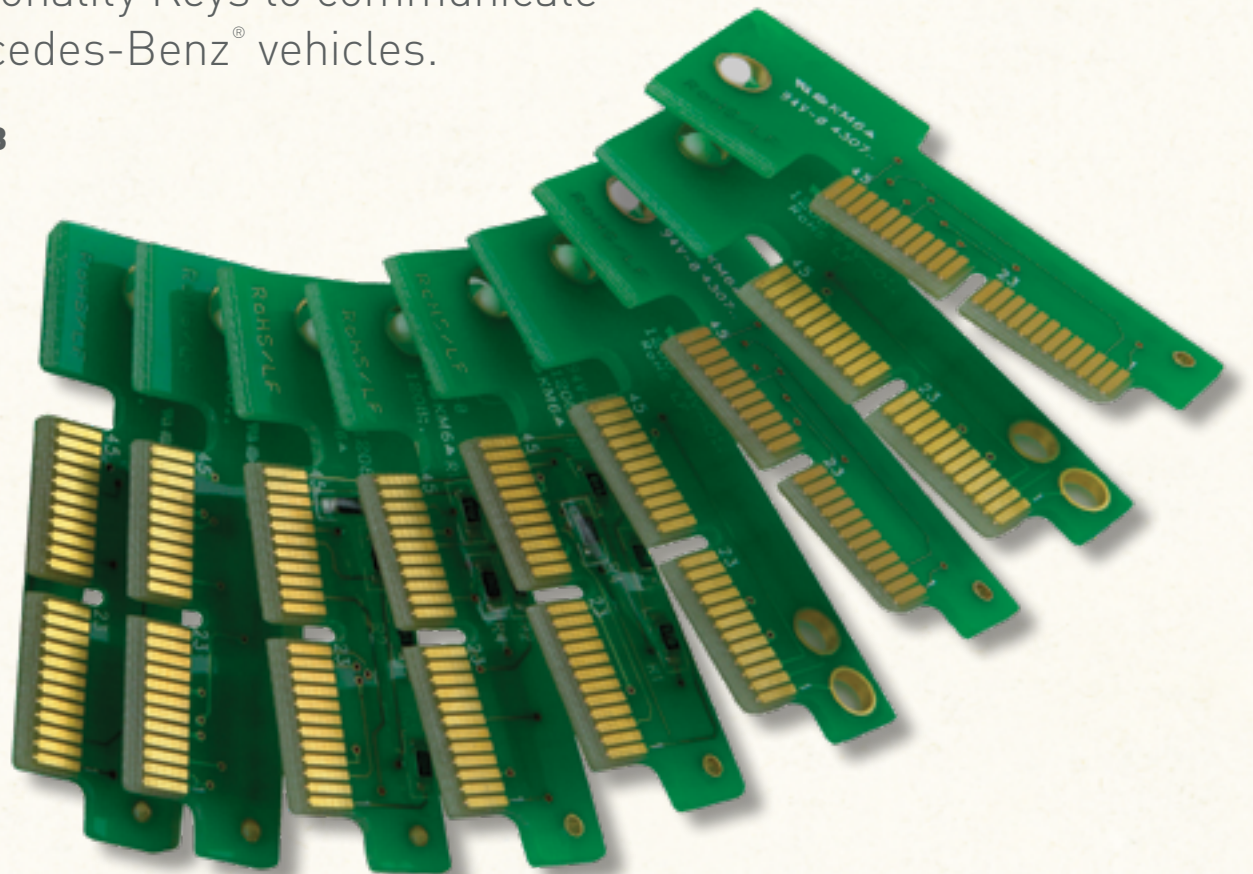

NAVIGATION

HOME

ZEUS FAMILY

ZEUS

EXPAND

SCAN ACCESSORIES

**EUROPEAN VEHICLE
PERSONALITY KEY KIT**

EUROPEAN VEHICLE PERSONALITY KEY KIT

Expand your European capabilities with Personality Keys to communicate with Mercedes-Benz® vehicles.

EAK0301B06B

ZEUS
Snap-on

DIAGNOSTIC ACCESSORIES | VOL 1 2019