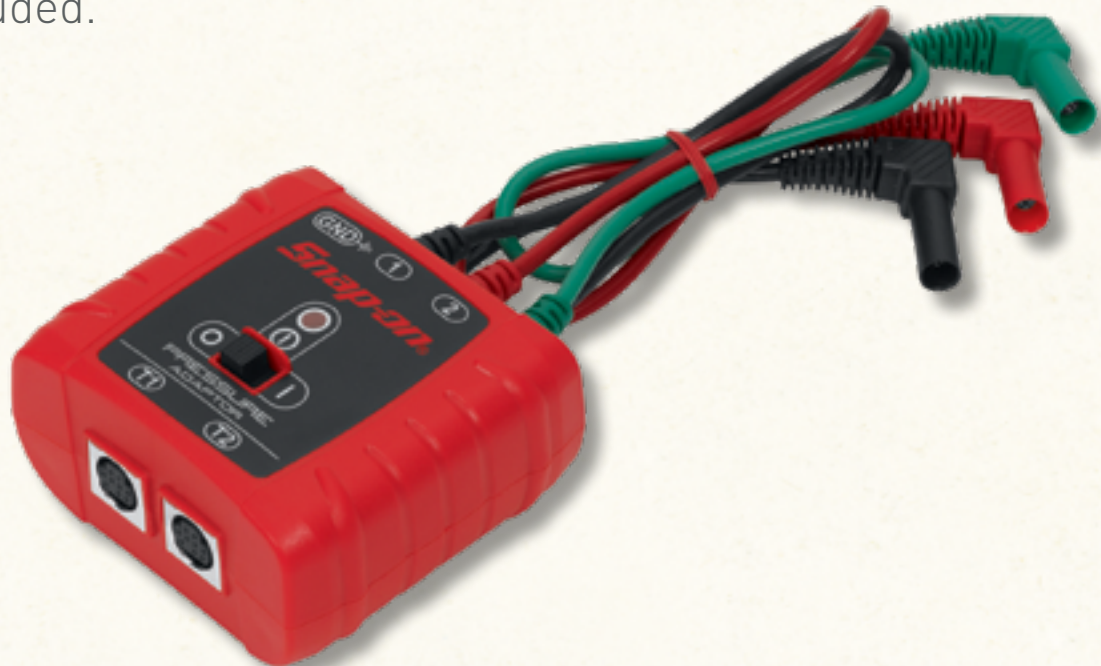

NAVIGATION

HOME

TRITON-D8 FAMILY

TRITON-D8

EXPAND

SCOPE ACCESSORIES

**PRESSURE TRANSDUCER
ADAPTER**

TRITON-D8
Snap-on

PRESSURE TRANSDUCER ADAPTER

Adapter connects EEPV302AL, EEPV302AT and EEPV302AH pressure transducers to a standard multimeter jack. Use up to two transducers simultaneously. Record, plot and monitor pressure in real time. Typical applications include ABS, PS, transmissions, hydraulics and fuel system tests. Requires 9v battery, included.

EEMS324PSA

DIAGNOSTIC ACCESSORIES | VOL 1 2019