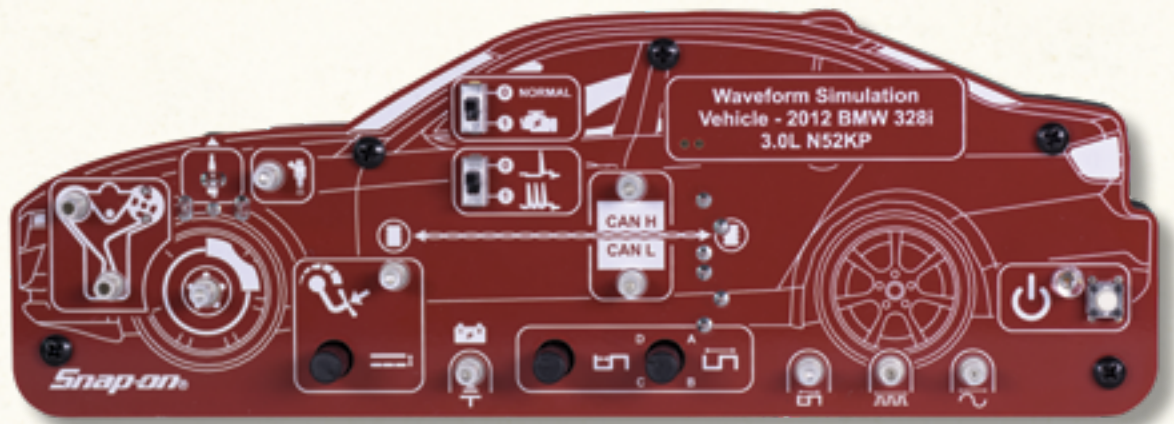

NAVIGATION

HOME

TRITON-D8 FAMILY

TRITON-D8

EXPAND

OTHER ACCESSORIES

SCOPE DEMO PROP

SCOPE DEMO PROP

Demo prop simulates vehicle-specific sensor signals and waveforms from a 2012 BMW® 328i 3.0L, including crankshaft sensor, camshaft sensor, secondary ignition, CAN high and low, fuel injector, wheel speed sensor and accelerator position sensor. Use as a training simulator and to demonstrate scope and meter capabilities. Generates common automotive waveforms like sine wave, variable pulse-width, duty cycle and variable frequency. Compatible with Fast-Track® Guided Component Tests. Automatic and manual shutoff. Powered by 9v alkaline battery (included).

EESX306SP

TRITON-D8
Snap-on

DIAGNOSTIC ACCESSORIES | VOL 1 2019