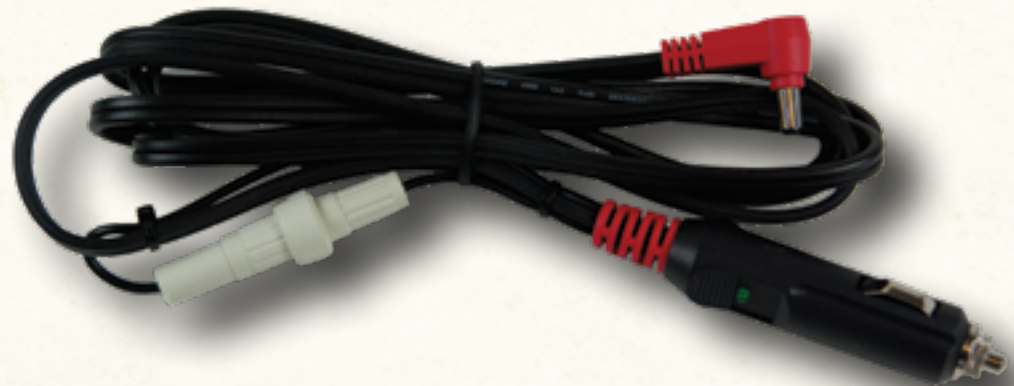

NAVIGATION

HOME

VERUS FAMILY

VERUS EDGE

EXPAND

SCAN ACCESSORIES

**12V DC POWER CABLE /
12V DC POWER OUTLET PLUG**

VERUS EDGE

Snap-on

12V DC POWER CABLE / 12V DC POWER OUTLET PLUG

12v DC power cable connects scan tool to vehicle power outlet. Provides power for OBD-I scan tool applications.

EAX0066L10B

DIAGNOSTIC ACCESSORIES | VOL 1 2019