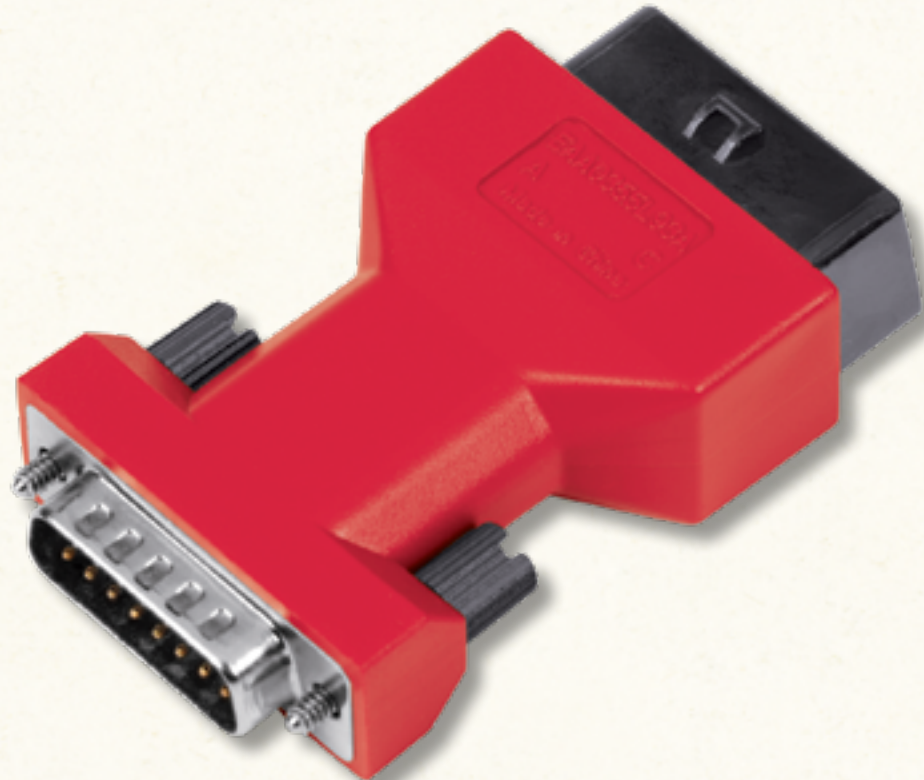

NAVIGATION

HOME

APOLLO-D8 FAMILY

APOLLO-D8

EXPAND

SCAN ACCESSORIES

**OBD-II TO OBD-I DATA CABLE
CONVERTER — DA-5**

APOLLO-D8™

Snap-on®

OBD-II TO OBD-I DATA CABLE CONVERTER — DA-5

Data cable convertor. Use to connect any standard Snap-on OBD-II data cable to OBD-I adapters.

EAA0355L93A

DIAGNOSTIC ACCESSORIES | VOL 1 2019