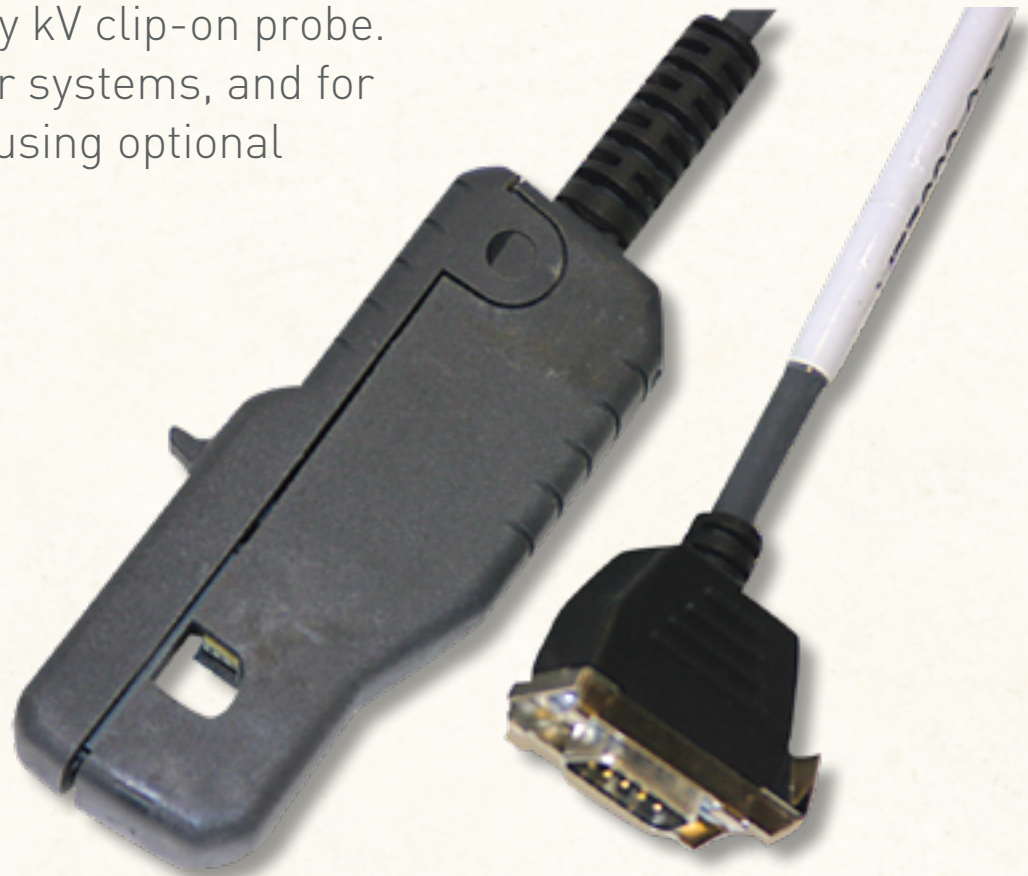

NAVIGATION

HOME

VERUS FAMILY

VERUS EDGE

EXPAND

SCOPE ACCESSORIES

INDUCTIVE RPM PICKUP

VERUS EDGE

Snap-on

INDUCTIVE RPM PICKUP

Signal pickup connects to diagnostic tool DB9 9-pin (AUX) connector. Use to trigger a waveform or view RPM. For multi-cylinder secondary ignition testing. Includes inductive RPM pickup/trigger, coil adapter lead and secondary kV clip-on probe. Ideal for distributor systems, and for COP/CIC systems using optional COP/CIC adapters.

EETM303A05A

DIAGNOSTIC ACCESSORIES | VOL 1 2019