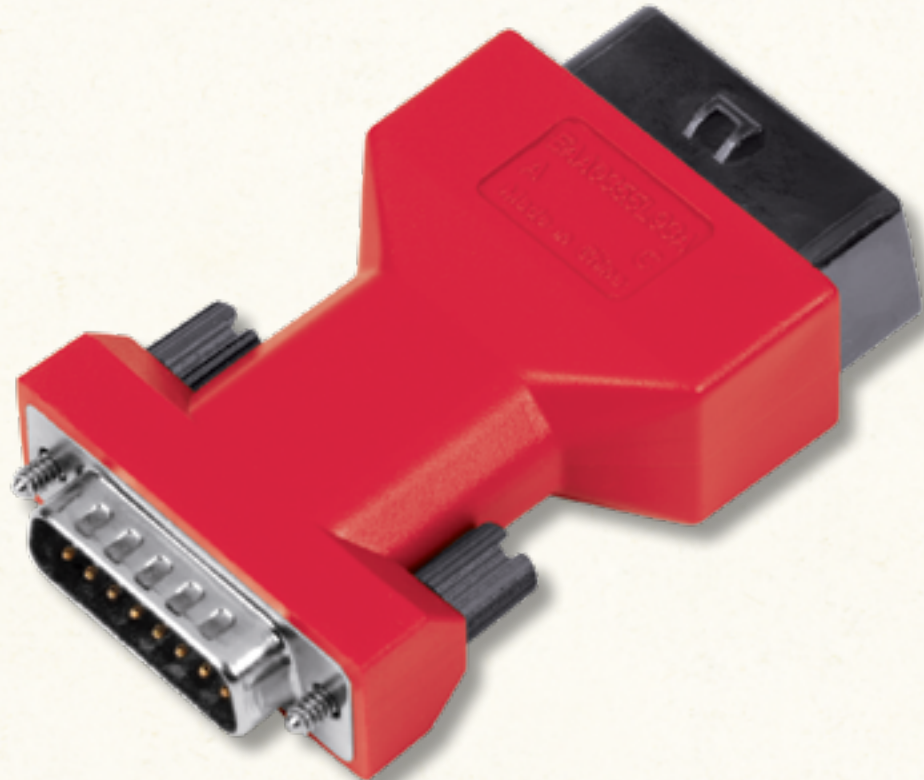

NAVIGATION

HOME

ETHOS FAMILY

ETHOS EDGE

EXPAND

**OBD-II TO OBD-I DATA CABLE
CONVERTER**

ETHOS EDGE

Snap-on

OBD-II TO OBD-I DATA CABLE CONVERTER

Data cable convertor. Use to connect any standard Snap-on® OBD-II data cable to OBD-I adapters.

EAA0355L93A

DIAGNOSTIC ACCESSORIES | VOL 1 2019