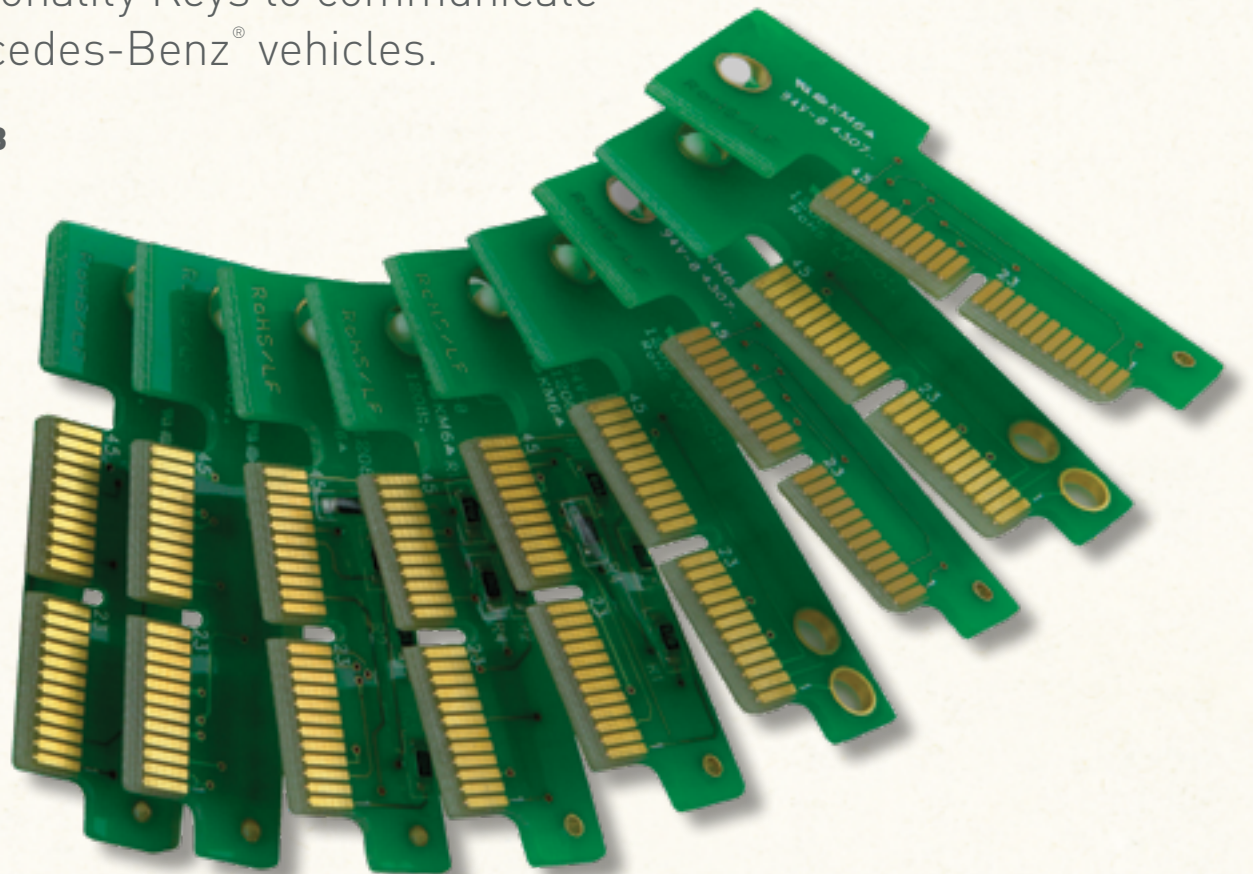

**EUROPEAN VEHICLE
PERSONALITY KEY KIT**

VERUS PRO

Snap-on

EUROPEAN VEHICLE PERSONALITY KEY KIT

Expand your European capabilities with Personality Keys to communicate with Mercedes-Benz® vehicles.

EAK0301B06B