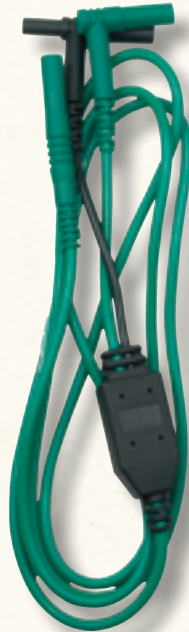

NAVIGATION

HOME

VERUS FAMILY

VERUS EDGE

EXPAND

SCOPE ACCESSORIES

CHANNEL LEADS

CHANNEL LEADS

Replacement for standard accessory leads. Shielded flexible test leads for meter and scope measurements, with attached stackable, right-angle plugs.

Channel 1 Yellow/Black: 6-03022A

Channel 2 Green/Black: 6-03122A

Channel 3 Blue: 6-03222A

Channel 4 Red: 6-03322A

VERUS® EDGE

Snap-on

DIAGNOSTIC ACCESSORIES | VOL 1 2019