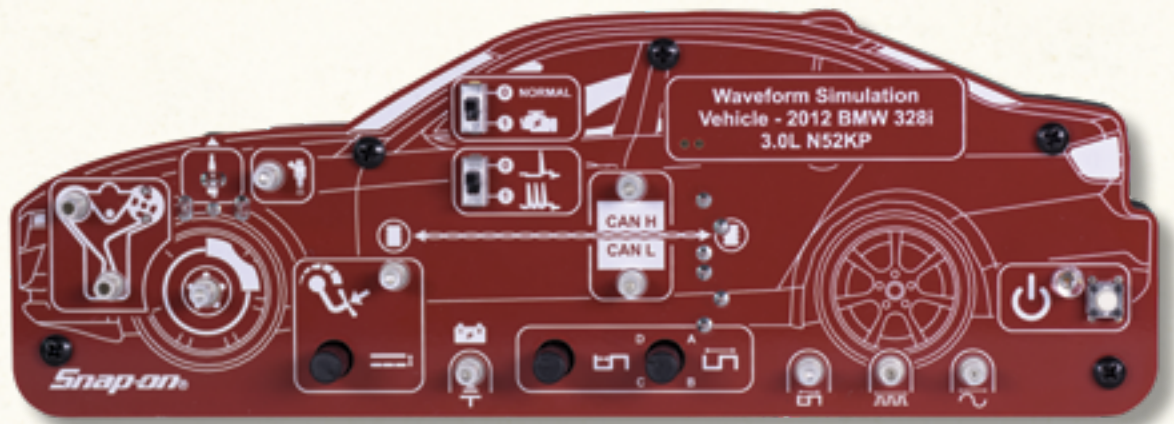

EESX306SP

DIAGNOSTIC ACCESSORIES | VOL 1 2019

NAVIGATION

HOME

VANTAGE FAMILY

VANTAGE ULTRA

EXPAND

EXTENDED-LENGTH LEAD SET