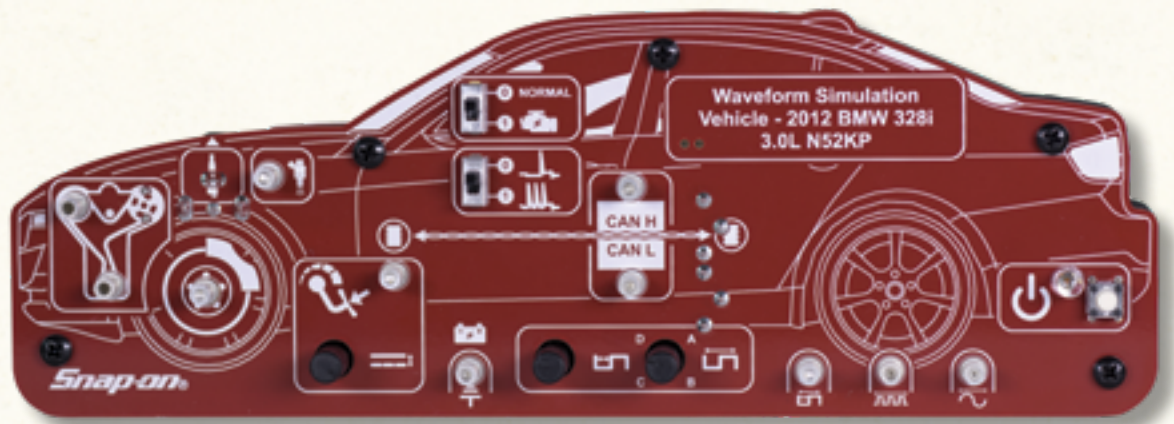

NAVIGATION

HOME

VERUS FAMILY

VERUS EDGE

EXPAND

OTHER ACCESSORIES

SCOPE DEMO PROP

VERUS EDGE

Snap-on

SCOPE DEMO PROP

Demo prop simulates vehicle-specific sensor signals and waveforms from a 2012 BMW® 328i 3.0L, including crankshaft sensor, camshaft sensor, secondary ignition, CAN high and low, fuel injector, wheel speed sensor and accelerator position sensor. Use as a training simulator and to demonstrate scope and meter capabilities. Generates common automotive waveforms like sine wave, variable pulse-width, duty cycle and variable frequency. Compatible with Fast-Track® Guided Component Tests. Automatic and manual shutoff. Powered by 9v alkaline battery (included).

EESX306SP

DIAGNOSTIC ACCESSORIES | VOL 1 2019