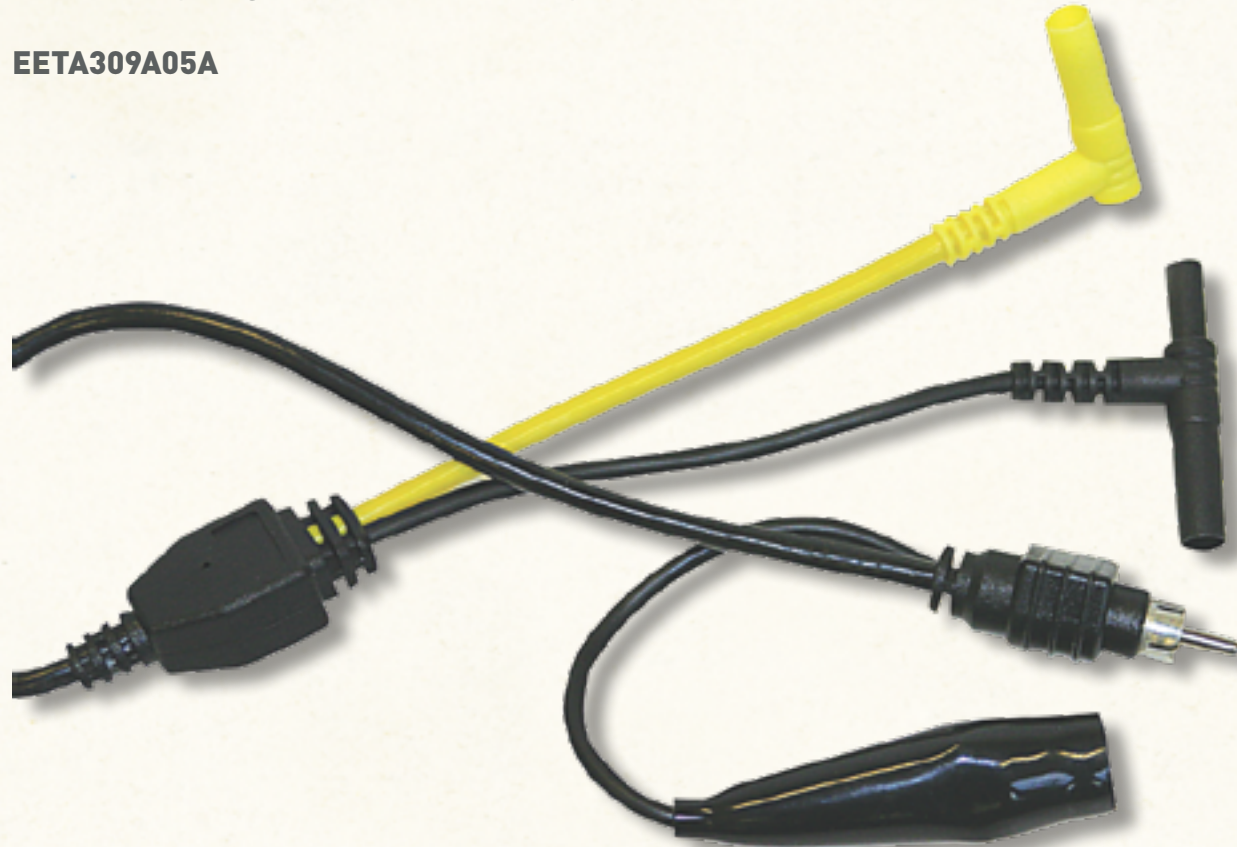

NAVIGATION

HOME

ZEUS FAMILY

ZEUS

EXPAND

SCOPE ACCESSORIES

**SECONDARY COIL
ADAPTER LEAD**

SECONDARY COIL ADAPTER LEAD

Connects to the optional secondary ignition adapters (COP and CIC) to display secondary waveforms on coil-on-plug and coil-in-cap systems.

EETA309A05A

ZEUS
Snap-on

DIAGNOSTIC ACCESSORIES | VOL 1 2019