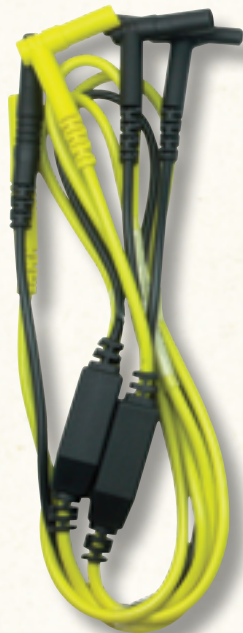

NAVIGATION

HOME

VERUS FAMILY

VERUS PRO

EXPAND

SCOPE ACCESSORIES

CHANNEL LEADS

VERUS PRO

Snap-on

CHANNEL LEADS

Replacement for standard accessory leads. Shielded flexible test leads for meter and scope measurements, with attached stackable, right-angle plugs.

Channel 1 Yellow/Black: 6-03022A

Channel 2 Green/Black: 6-03122A

Channel 3 Blue: 6-03222A

Channel 4 Red: 6-03322A

DIAGNOSTIC ACCESSORIES | VOL 1 2019