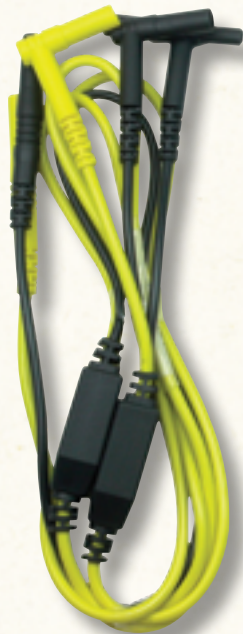

NAVIGATION

HOME

VERUS FAMILY

VERUS EDGE

EXPAND

SCOPE ACCESSORIES

CHANNEL LEADS

CHANNEL LEADS

Replacement for standard accessory leads. Shielded flexible test leads for meter and scope measurements, with attached stackable, right-angle plugs.

Channel 1 Yellow/Black: 6-03022A

Channel 2 Green/Black: 6-03122A

Channel 3 Blue: 6-03222A

Channel 4 Red: 6-03322A

VERUS® EDGE

Snap-on

DIAGNOSTIC ACCESSORIES | VOL 1 2019