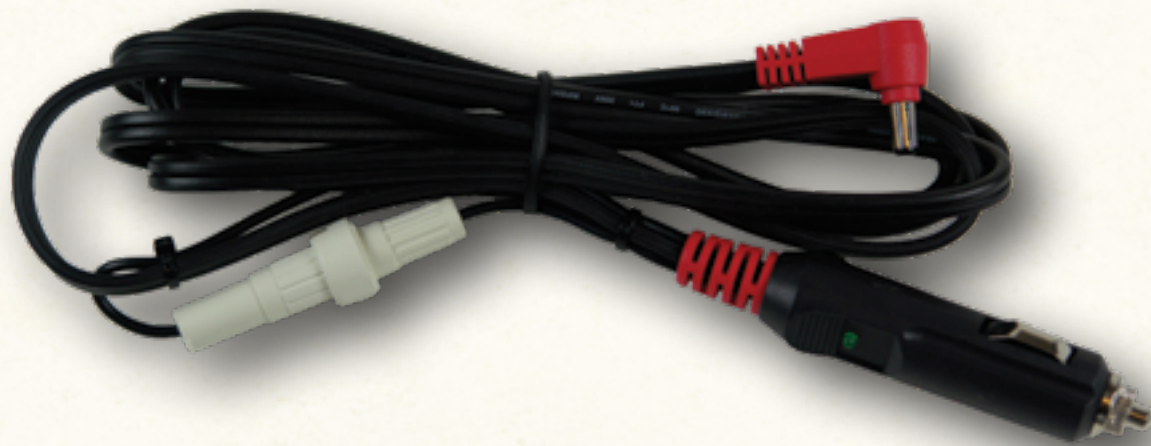

NAVIGATION

HOME

SOLUS FAMILY

SOLUS ULTRA

EXPAND

SCAN ACCESSORIES

**12V DC POWER CABLE /
12V DC POWER OUTLET PLUG**

SOLUS ULTRA™

Snap-on®

12V DC POWER CABLE / 12V DC POWER OUTLET PLUG

12v DC power cable connects scan tool to vehicle power outlet. Provides power for OBD-I scan tool applications.

EAX0066L10B

DIAGNOSTIC ACCESSORIES | VOL 1 2019