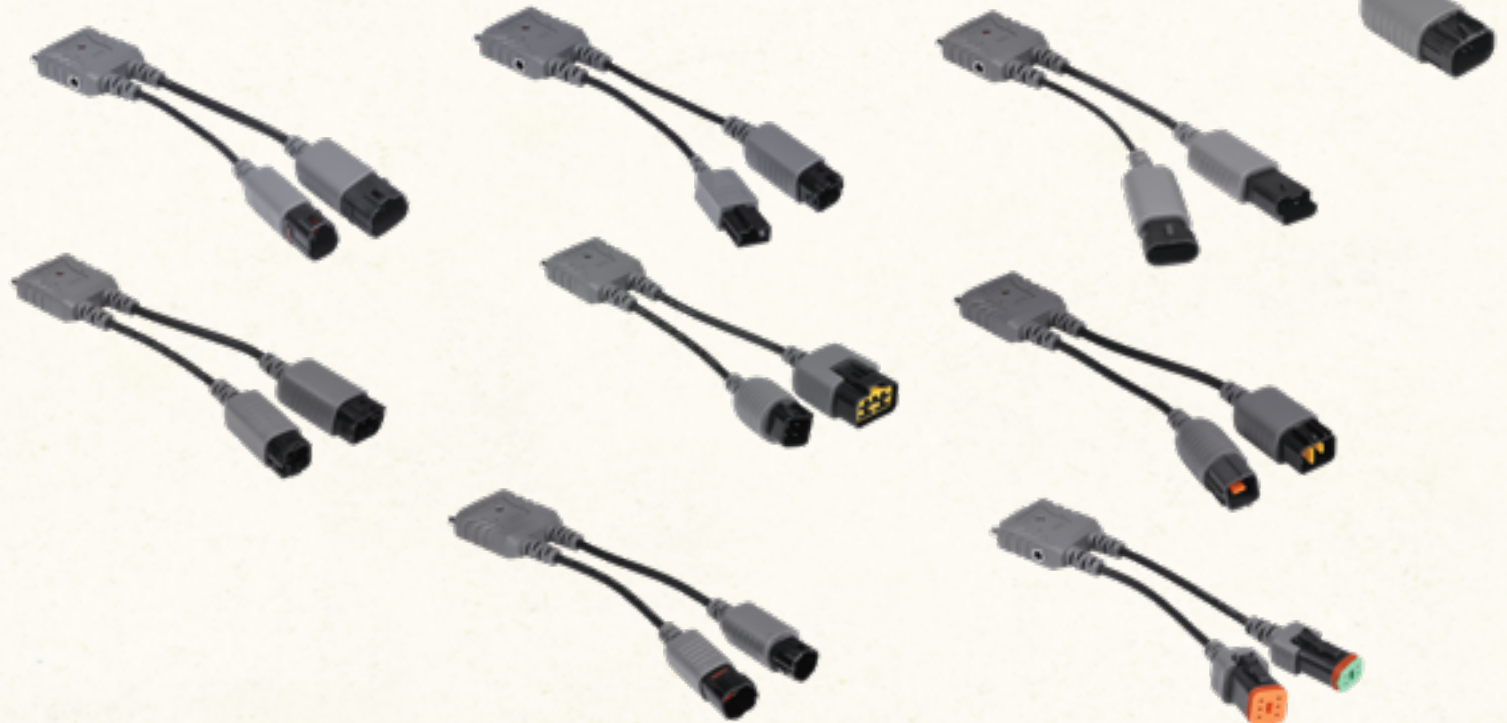

NAVIGATION

HOME

P1000 FAMILY

P1000

EXPAND

MOTORCYCLE ADAPTERS

MOTORCYCLE ADAPTERS

EAK0347L20A: Smart Vehicle Interface Adapter Kit - BMW

EAK0347L22A: Smart Vehicle Interface Adapter Kit - Harley-Davidson

EAK0347L23A: Smart Vehicle Interface Adapter Kit - Indian & Victory

EAK0347L24A: Smart Vehicle Interface Adapter Kit - Ducati

EAK0347L25A: Smart Vehicle Interface Adapter Kit - Suzuki

EAK0347L26A: Smart Vehicle Interface Adapter Kit - Honda

EAK0347L27A: Smart Vehicle Interface Adapter Kit - Kawasaki-1

EAK0347L28A: Smart Vehicle Interface Adapter Kit - Kawasaki-2

EAK0347L29A: Smart Vehicle Interface Adapter Kit - Kawasaki-3

EAK0347L30A: Smart Vehicle Interface Adapter Kit - Yamaha

DIAGNOSTIC ACCESSORIES | VOL 1 2019

^{TM}
P1000
Snap-on