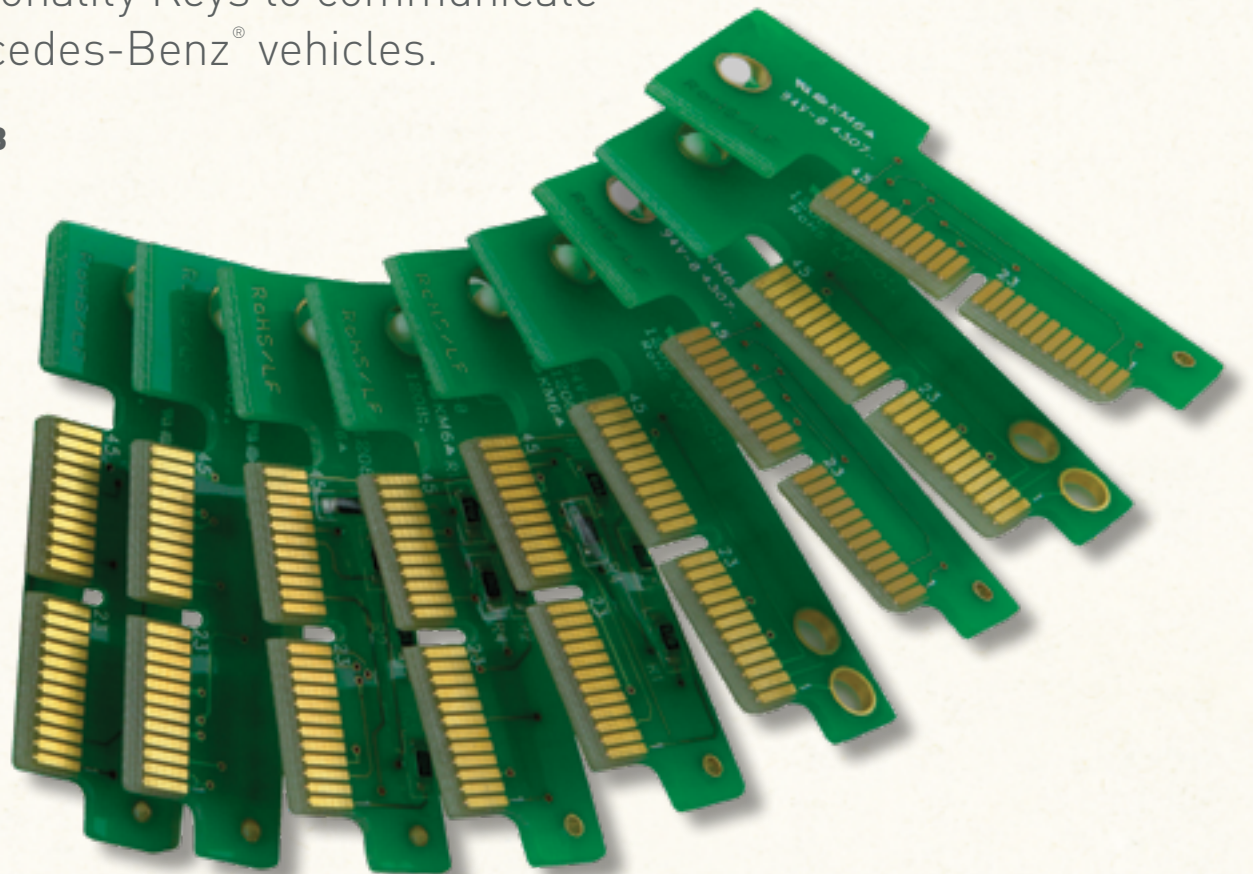

**EUROPEAN VEHICLE
PERSONALITY KEY KIT**

VERUS EDGE

Snap-on

EUROPEAN VEHICLE PERSONALITY KEY KIT

Expand your European capabilities with Personality Keys to communicate with Mercedes-Benz® vehicles.

EAK0301B06B