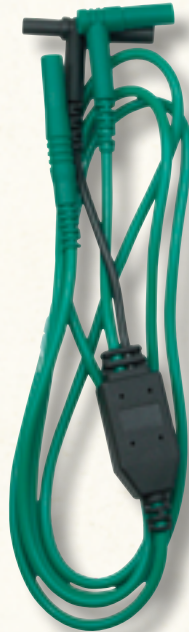

NAVIGATION

HOME

VERUS FAMILY

VERUS PRO

EXPAND

SCOPE ACCESSORIES

CHANNEL LEADS

VERUS PRO

Snap-on

CHANNEL LEADS

Replacement for standard accessory leads. Shielded flexible test leads for meter and scope measurements, with attached stackable, right-angle plugs.

Channel 1 Yellow/Black: 6-03022A

Channel 2 Green/Black: 6-03122A

Channel 3 Blue: 6-03222A

Channel 4 Red: 6-03322A

DIAGNOSTIC ACCESSORIES | VOL 1 2019