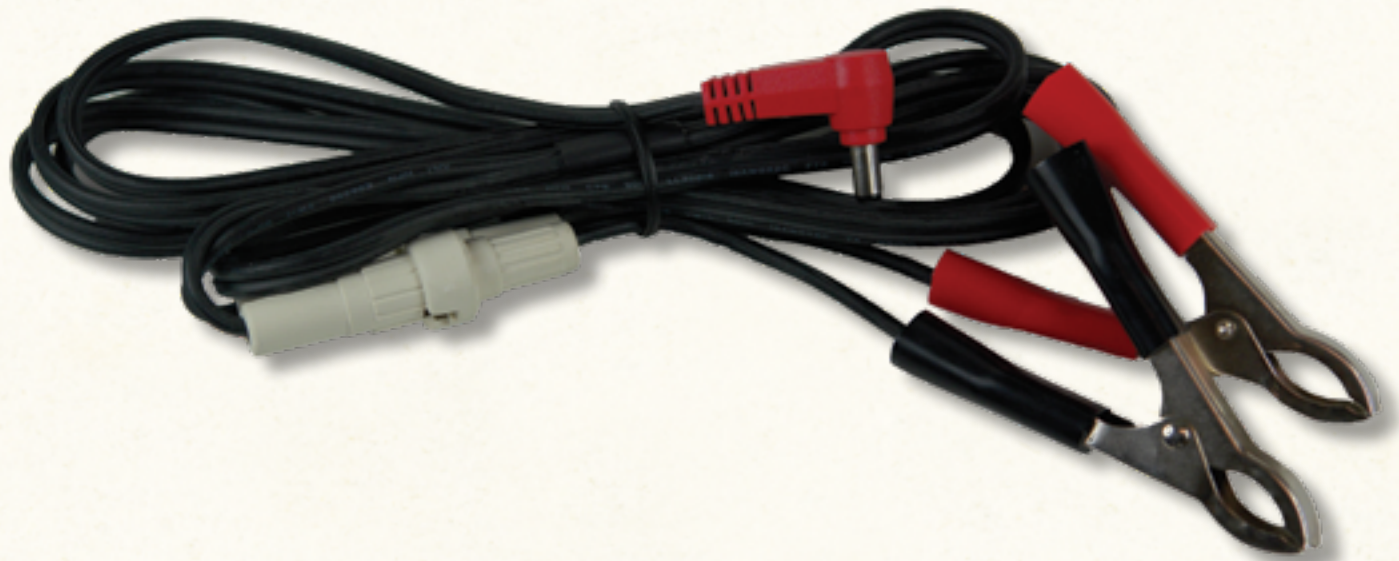

NAVIGATION

HOME

ETHOS FAMILY

ETHOS+

EXPAND

**12V POWER CABLE /
BATTERY CLIP**

ETHOS+
SOHLE
Snap-on

12V POWER CABLE / BATTERY CLIP

12v power cable with clips to connect scan tool to vehicle battery. Provides power for OBD-I scan tool applications.

EAX0066L04B

DIAGNOSTIC ACCESSORIES | VOL 1 2019