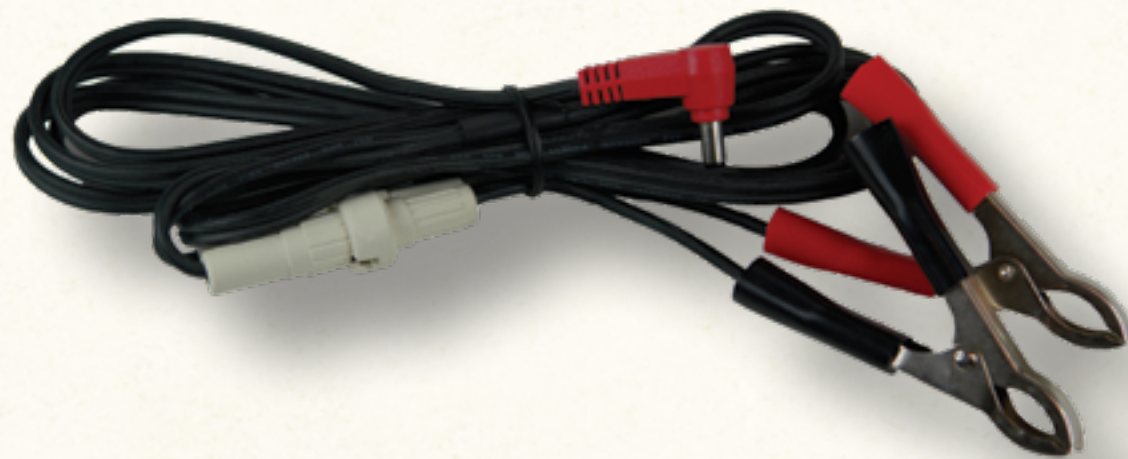

**12V DC POWER CABLE /
12V DC POWER OUTLET PLUG**

TRITON-D8[®]

Snap-on

12V DC POWER CABLE / 12V DC POWER OUTLET PLUG

12v DC power cable connects scan tool to vehicle power outlet. Provides power for OBD-I scan tool applications.

**12V POWER CABLE /
BATTERY CLIP**

TRITON-D8
Snap-on

12V POWER CABLE / BATTERY CLIP

12v power cable with clips to connect scan tool to vehicle battery. Provides power for OBD-I scan tool applications.

EAX0066L04B