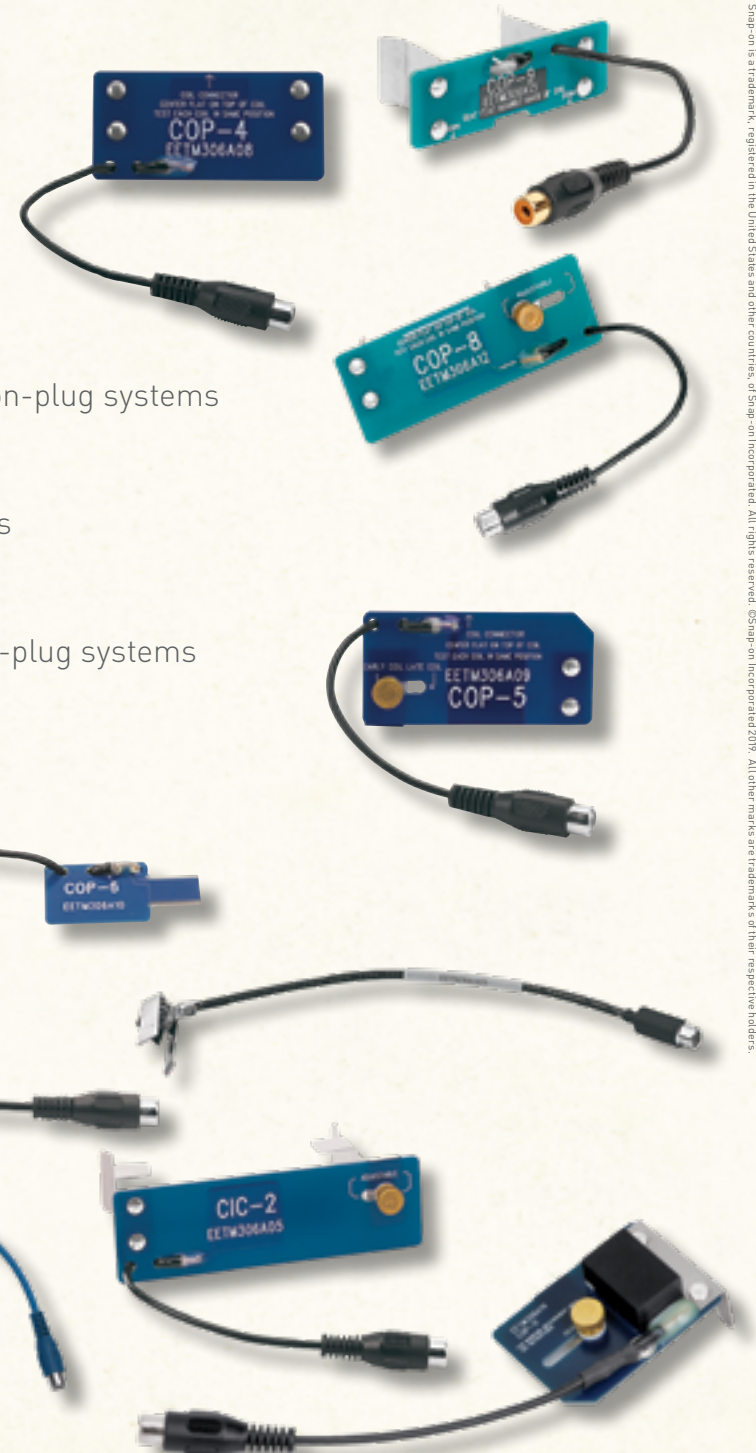

EETM306A12: BMW coil-on-plug systems

EETM306A13: Lexus® coil-on-plug systems

EETM306A14: Chrysler, Jeep,® Lexus and Toyota coil-on-plug systems

EAC0056L00A: COP / CIC 1-Flag Pickup

TRITON-D8
Snap-on

DIAGNOSTIC ACCESSORIES | VOL 1 2019