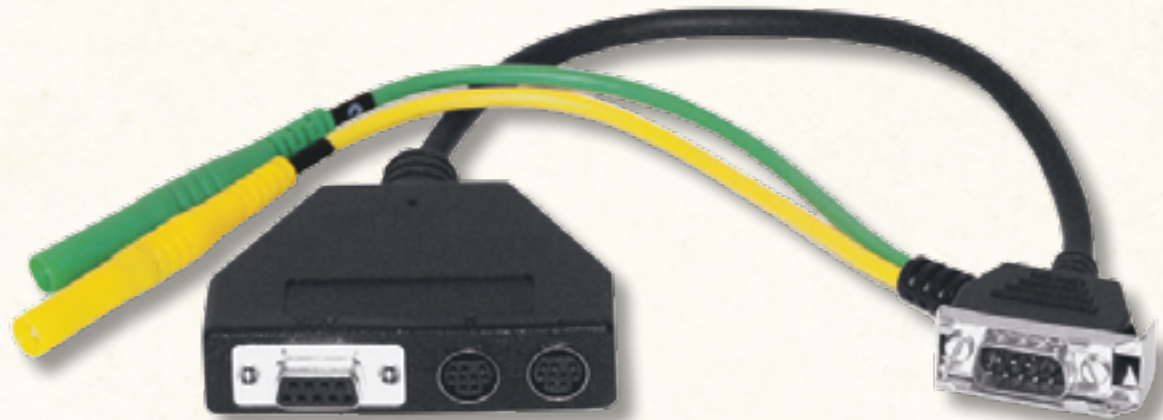

NAVIGATION

HOME

ZEUS FAMILY

ZEUS

EXPAND

SCOPE ACCESSORIES

**SPLIT-LEAD ADAPTER FOR
PRESSURE TRANSDUCERS
AND RPM ADAPTER**

SPLIT-LEAD ADAPTER FOR PRESSURE TRANSDUCERS AND RPM ADAPTER

Split-lead adapter provides connection for up to two pressure transducers at once. Take two pressure measurements, or pressure and RPM simultaneously, with Snap-on® scope meters. Required for use with optional EEPV302 series pressure transducers.

EEMS301A05

ZEUS
Snap-on

DIAGNOSTIC ACCESSORIES | VOL 1 2019