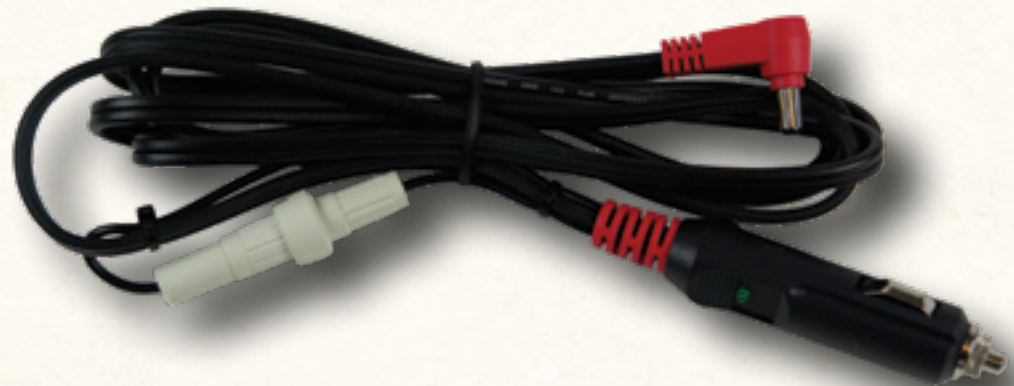

12v Power Cable /
Battery Clip

European Vehicle
Adapter Kit

OBD-I Adapter
Master Kit

Smart VIA for
Harley-Davidson®

European Vehicle
Personality Key Kit

USB Cable for
Wireless Scan Module

OBD-II to OBD-I
Cable Adapter (DA-6)

OBD-II Extention Cable
(DA-4 EX)

NAVIGATION

HOME

ZEUS FAMILY

ZEUS

EXPAND

SCAN ACCESSORIES

**12V DC POWER CABLE /
12V DC POWER OUTLET PLUG**

12V DC POWER CABLE / 12V DC POWER OUTLET PLUG

12v DC power cable connects scan tool to vehicle power outlet. Provides power for OBD-I scan tool applications.

EAX0066L10B

ZEUS
Snap-on

DIAGNOSTIC ACCESSORIES | VOL 1 2019

NAVIGATION

HOME

ZEUS FAMILY

ZEUS

EXPAND

SCAN ACCESSORIES

**12V POWER CABLE /
BATTERY CLIP**

12V POWER CABLE / BATTERY CLIP