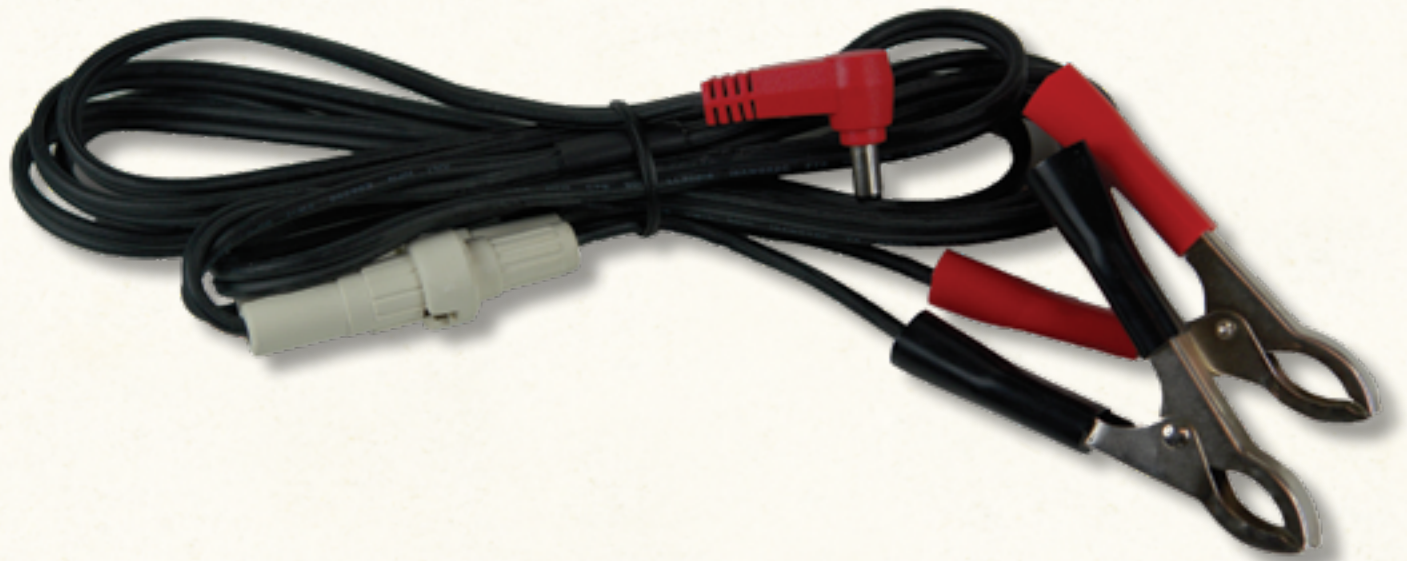

NAVIGATION

HOME

ETHOS FAMILY

ETHOS EDGE

EXPAND

**12V POWER CABLE /
BATTERY CLIP**

ETHOS EDGE

Snap-on

12V POWER CABLE / BATTERY CLIP

12v power cable with clips to connect scan tool to vehicle battery. Provides power for OBD-I scan tool applications.

EAX0066L04B

DIAGNOSTIC ACCESSORIES | VOL 1 2019