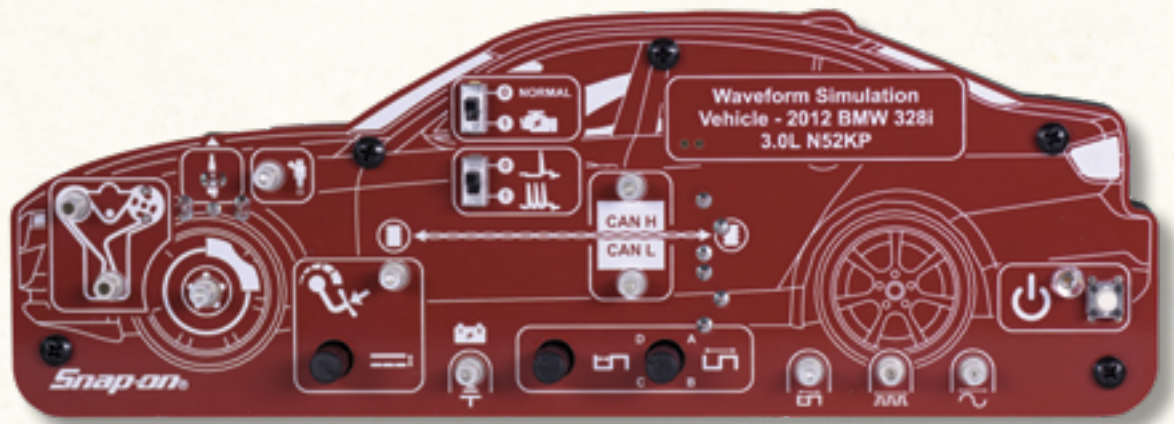

NAVIGATION

HOME

MODIS FAMILY

MODIS EDGE

EXPAND

OTHER ACCESSORIES

SCOPE DEMO PROP

MODIS EDGE™

Snap-on®

SCOPE DEMO PROP

Demo prop simulates vehicle-specific sensor signals and waveforms from a 2012 BMW® 328i 3.0L, including crankshaft sensor, camshaft sensor, secondary ignition, CAN high and low, fuel injector, wheel speed sensor and accelerator position sensor. Use as a training simulator and to demonstrate scope and meter capabilities. Generates common automotive waveforms like sine wave, variable pulse-width, duty cycle and variable frequency. Compatible with Fast-Track® Guided Component Tests. Automatic and manual shutoff. Powered by 9v alkaline battery (included).

EESX306SP

DIAGNOSTIC ACCESSORIES | VOL 1 2019