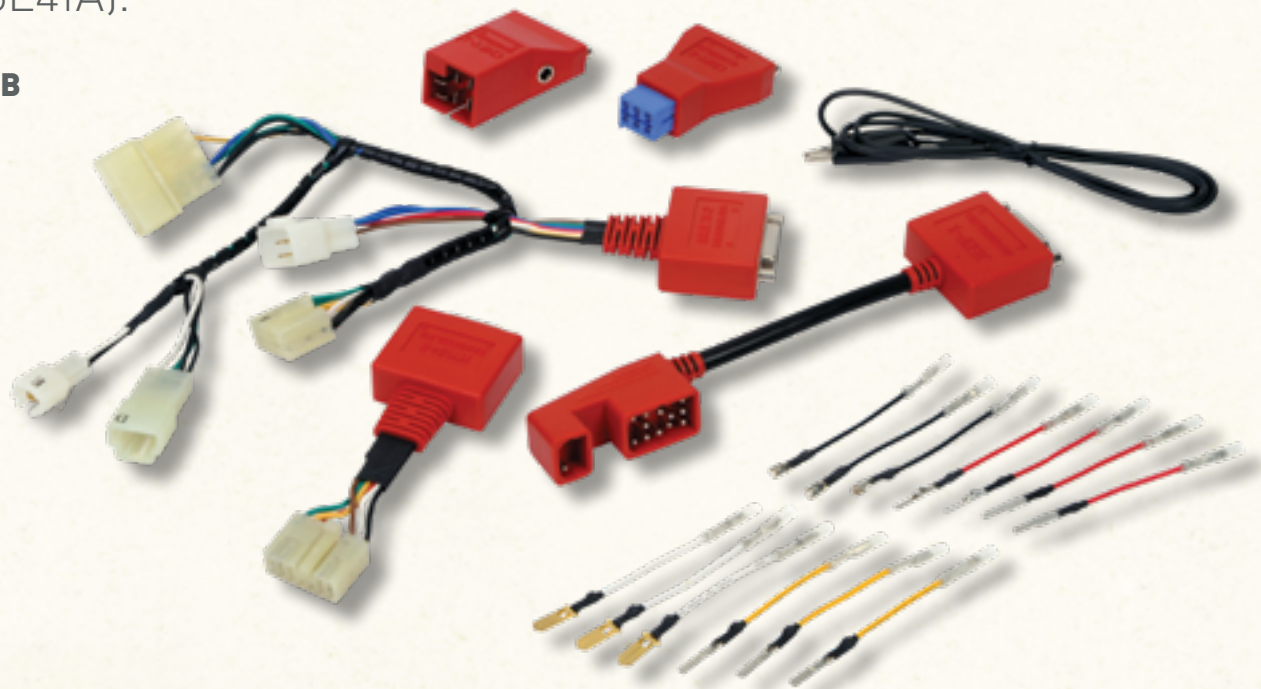

NAVIGATION

HOME

VERUS FAMILY

VERUS PRO

EXPAND

SCAN ACCESSORIES

**OBD-I DOMESTIC/ASIAN
ADAPTER KIT 2**

VERUS PRO

Snap-on

OBD-I DOMESTIC/ASIAN ADAPTER KIT 2

OBD-I adapter set for pre-1996 domestic and Asian vehicles. Extends the capability of Snap-on® diagnostic platforms to cover early model vehicles as far back as 1980 (varies by make).

KIT INCLUDES: Chrysler®1, Chrysler®2, Jeep®1, Import Multi 2, Hyundai®2, Jumper Lead Set (EAX0066L43A) and Ground Leads (EAX0066L41A).

EAK0288B04B

DIAGNOSTIC ACCESSORIES | VOL 1 2019