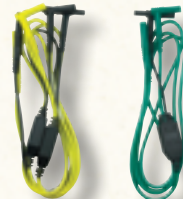

Channel Leads