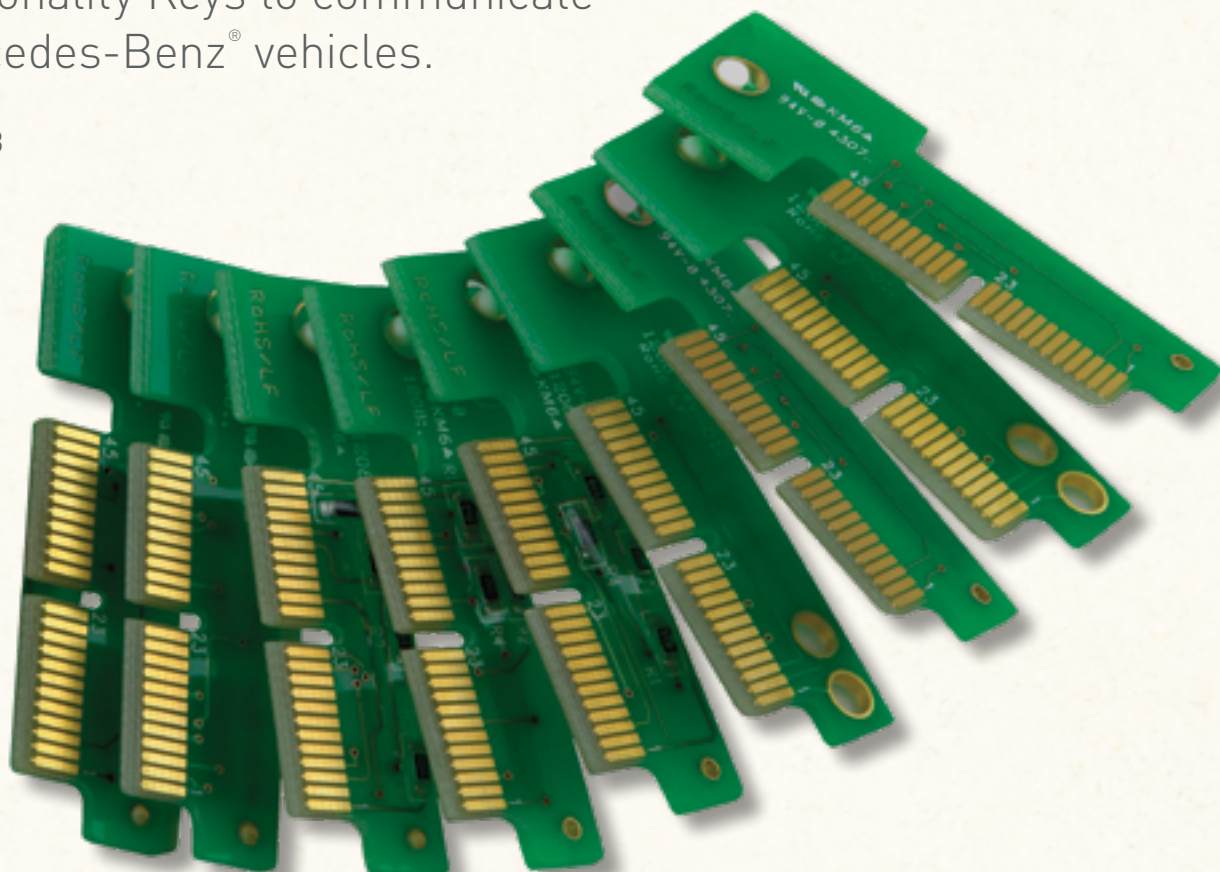

ETHOS TECH

Snap-on

EUROPEAN VEHICLE PERSONALITY KEY KIT

Expand your European capabilities with Personality Keys to communicate with Mercedes-Benz® vehicles.

EAK0301B06B

DIAGNOSTIC ACCESSORIES | VOL 1 2019

NAVIGATION