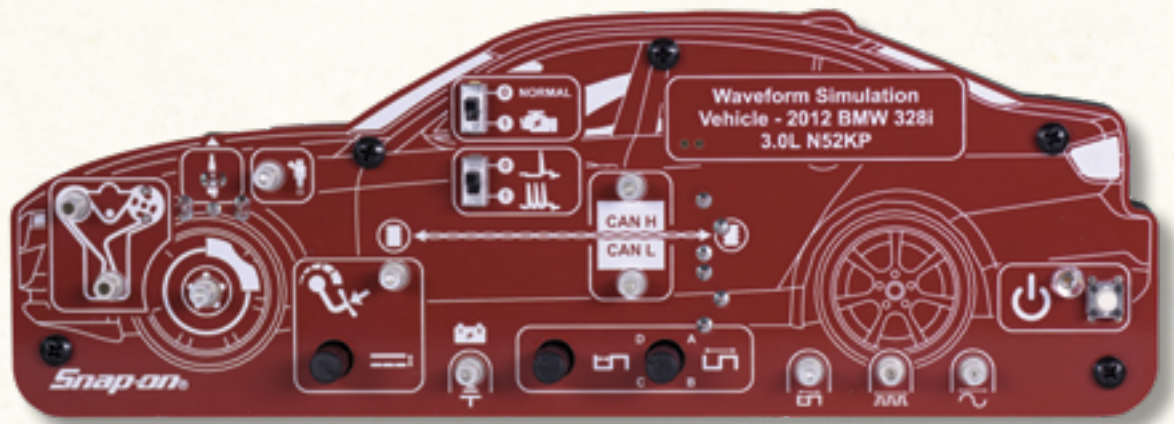

NAVIGATION

HOME

VERUS FAMILY

VERUS PRO

EXPAND

OTHER ACCESSORIES

SCOPE DEMO PROP

VERUS PRO

Snap-on

SCOPE DEMO PROP

Demo prop simulates vehicle-specific sensor signals and waveforms from a 2012 BMW® 328i 3.0L, including crankshaft sensor, camshaft sensor, secondary ignition, CAN high and low, fuel injector, wheel speed sensor and accelerator position sensor. Use as a training simulator and to demonstrate scope and meter capabilities. Generates common automotive waveforms like sine wave, variable pulse-width, duty cycle and variable frequency. Compatible with Fast-Track® Guided Component Tests. Automatic and manual shutoff. Powered by 9v alkaline battery (included).

EESX306SP

DIAGNOSTIC ACCESSORIES | VOL 1 2019