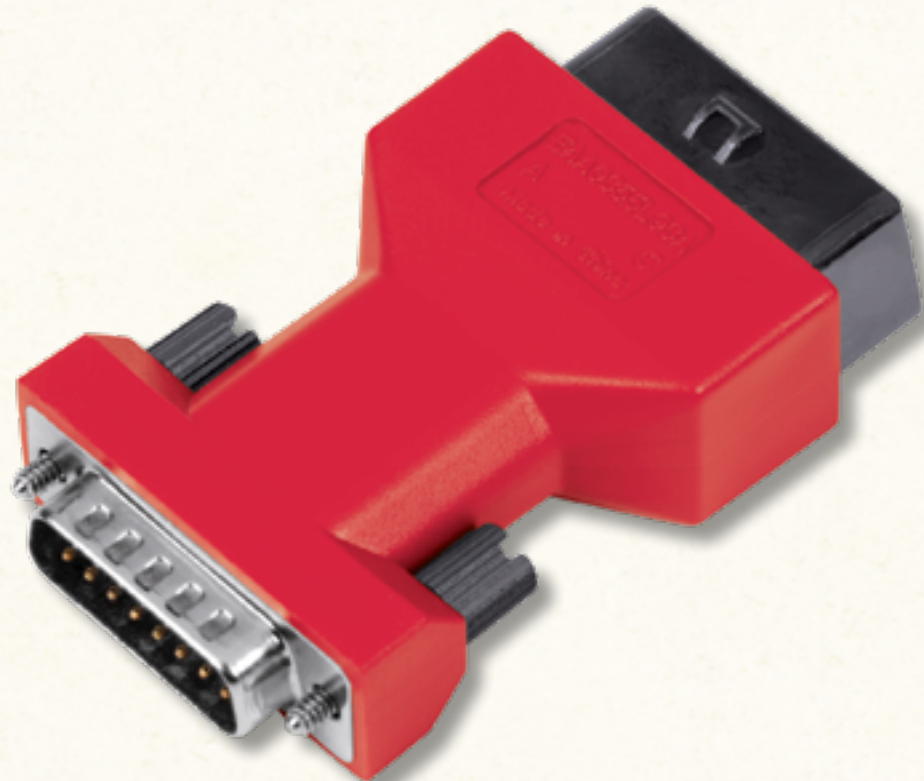

DIAGNOSTIC ACCESSORIES | VOL 1 2019

NAVIGATION

HOME

ETHOS FAMILY

ETHOS+

EXPAND

**POWER ADAPTER,
HD26 TO DC PLUG**

ETHOS+
SOHLE
Snap-on