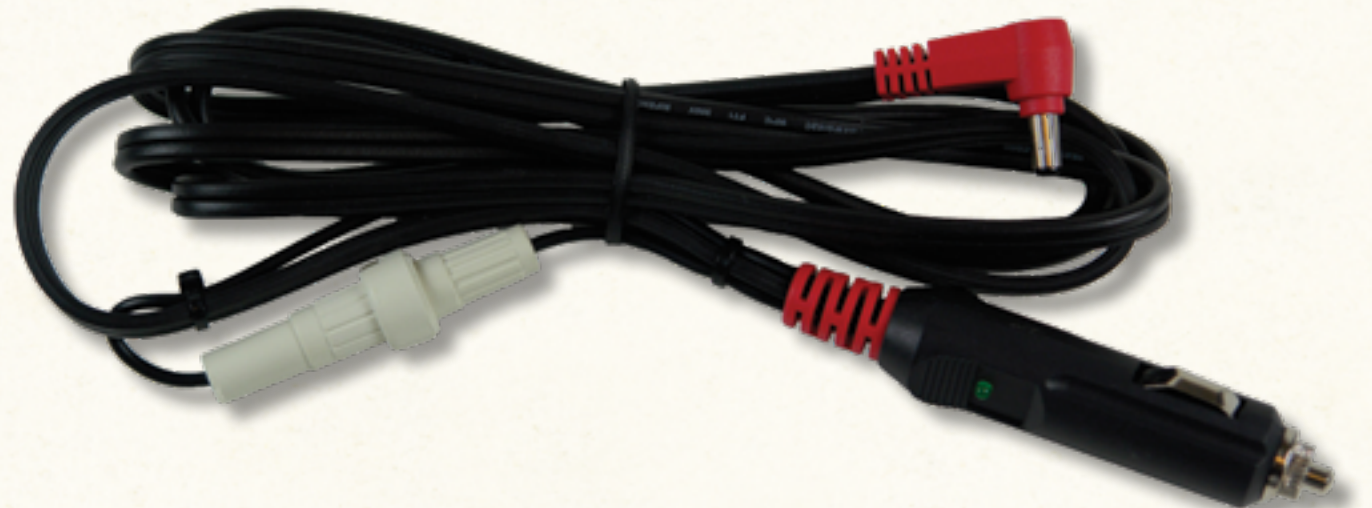

NAVIGATION

HOME

MODIS FAMILY

MODIS EDGE

EXPAND

SCAN ACCESSORIES

**12V DC POWER CABLE /
12V DC POWER OUTLET PLUG**

MODIS EDGE™

Snap-on®

12V DC POWER CABLE / 12V DC POWER OUTLET PLUG

12v DC power cable connects scan tool to vehicle power outlet. Provides power for OBD-I scan tool applications.

EAX0066L10B

DIAGNOSTIC ACCESSORIES | VOL 1 2019