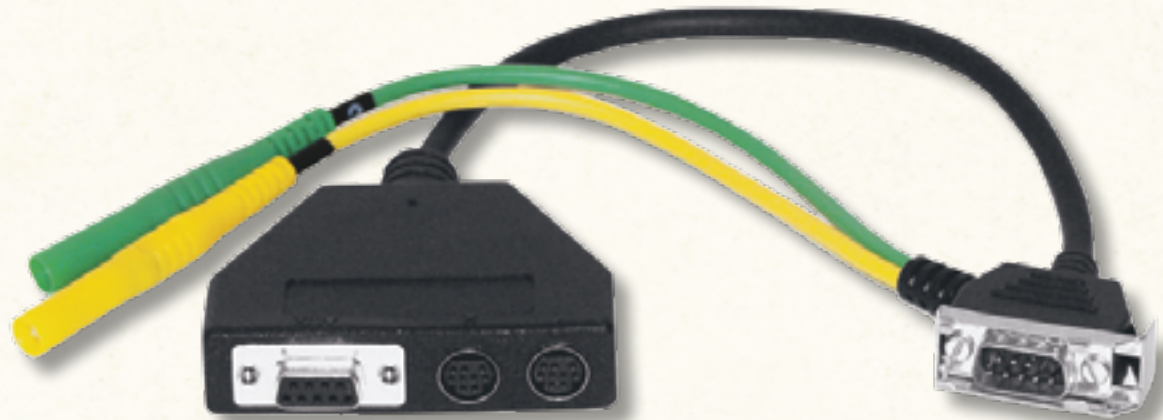

NAVIGATION

HOME

VERUS FAMILY

VERUS PRO

EXPAND

SCOPE ACCESSORIES

**SPLIT-LEAD ADAPTER FOR
PRESSURE TRANSDUCERS
AND RPM ADAPTER**

VERUS PRO

Snap-on

SPLIT-LEAD ADAPTER FOR PRESSURE TRANSDUCERS AND RPM ADAPTER

Split-lead adapter provides connection for up to two pressure transducers at once. Take two pressure measurements, or pressure and RPM simultaneously, with Snap-on® scope meters. Required for use with optional EEPV302 series pressure transducers.

EEMS301A05

DIAGNOSTIC ACCESSORIES | VOL 1 2019