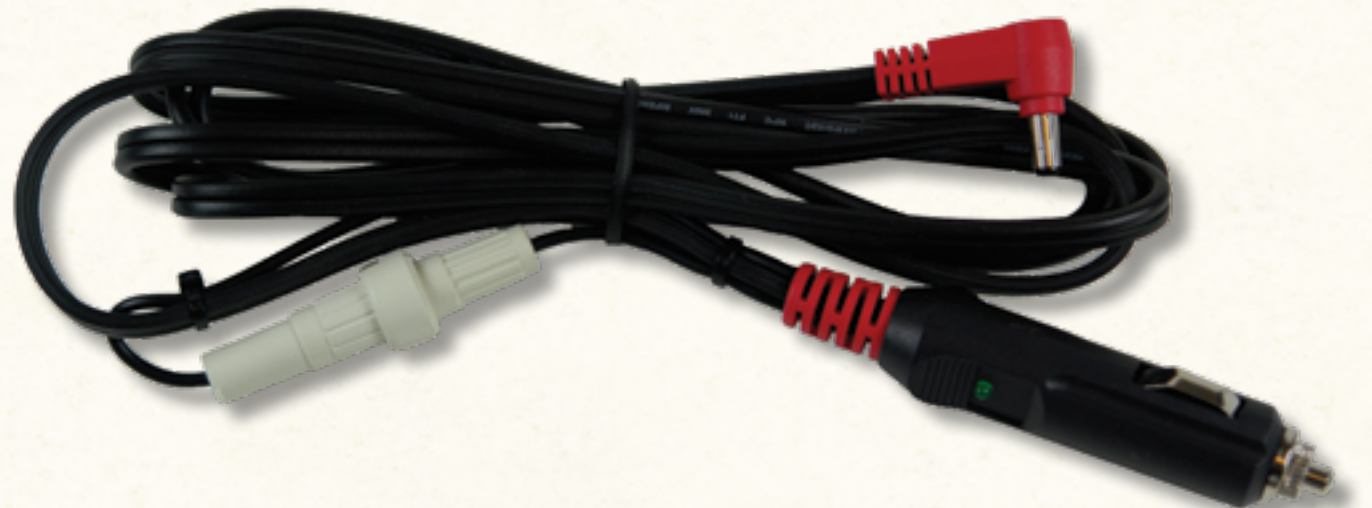

NAVIGATION

HOME

ETHOS FAMILY

ETHOS PRO

EXPAND

**12V DC POWER CABLE /
12V DC POWER OUTLET PLUG**

ETHOS PRO

Snap-on

12V DC POWER CABLE / 12V DC POWER OUTLET PLUG

12v DC power cable connects scan tool to vehicle power outlet. Provides power for OBD-I scan tool applications.

EAX0066L10B

DIAGNOSTIC ACCESSORIES | VOL 1 2019