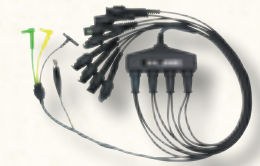

SIA 2000 Multi-Ignition Adapter

Inductive RPM Pickup

Secondary Ignition Clip-on Wire Adapter

NAVIGATION

HOME

ZEUS FAMILY

ZEUS

EXPAND