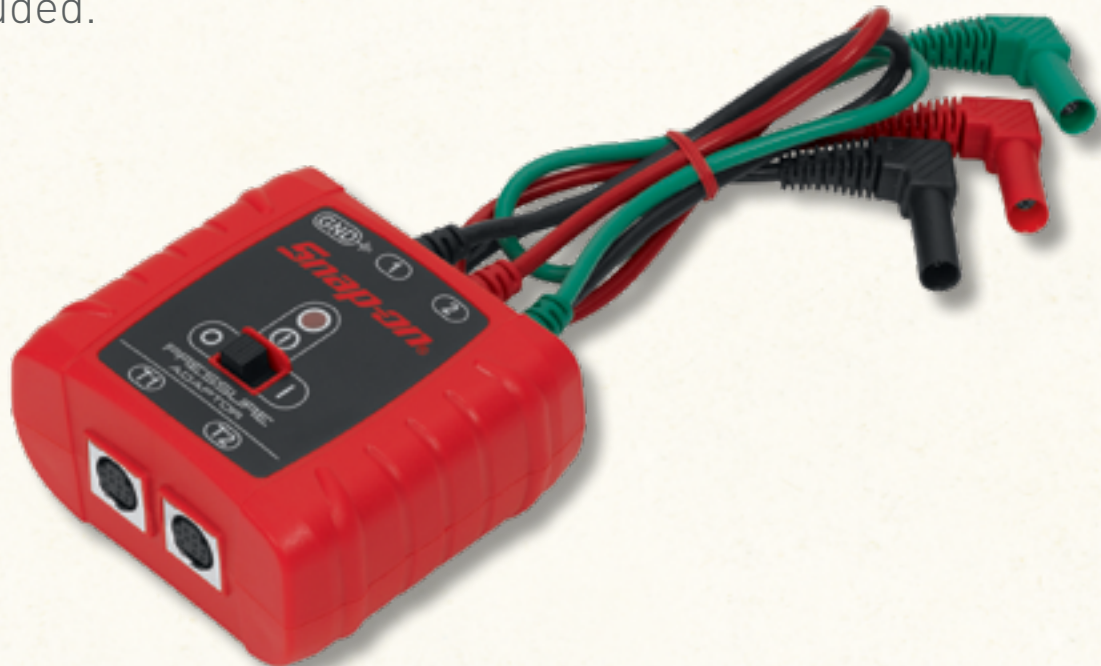

NAVIGATION

HOME

MODIS FAMILY

MODIS EDGE

EXPAND

SCOPE ACCESSORIES

**PRESSURE TRANSDUCER
ADAPTER**

MODIS EDGE™

Snap-on®

PRESSURE TRANSDUCER ADAPTER

Adapter connects EEPV302AL, EEPV302AT and EEPV302AH pressure transducers to a standard multimeter jack. Use up to two transducers simultaneously. Record, plot and monitor pressure in real time. Typical applications include ABS, PS, transmissions, hydraulics and fuel system tests. Requires 9v battery, included.

EEMS324PSA

DIAGNOSTIC ACCESSORIES | VOL 1 2019