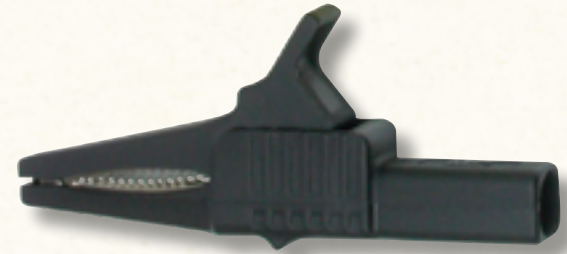

NAVIGATION

HOME

ZEUS FAMILY

ZEUS

EXPAND

SCOPE ACCESSORIES

ALLIGATOR CLIPS

ALLIGATOR CLIPS

Spring-loaded, insulated test clip provides secure connection for meter and scope measurements.

Black: 2-06433A1

Blue: 2-06433A3

Green: 2-06433A5

Red: 2-06433A2

Yellow: 2-06433A4

ZEUS
Snap-on

DIAGNOSTIC ACCESSORIES | VOL 1 2019