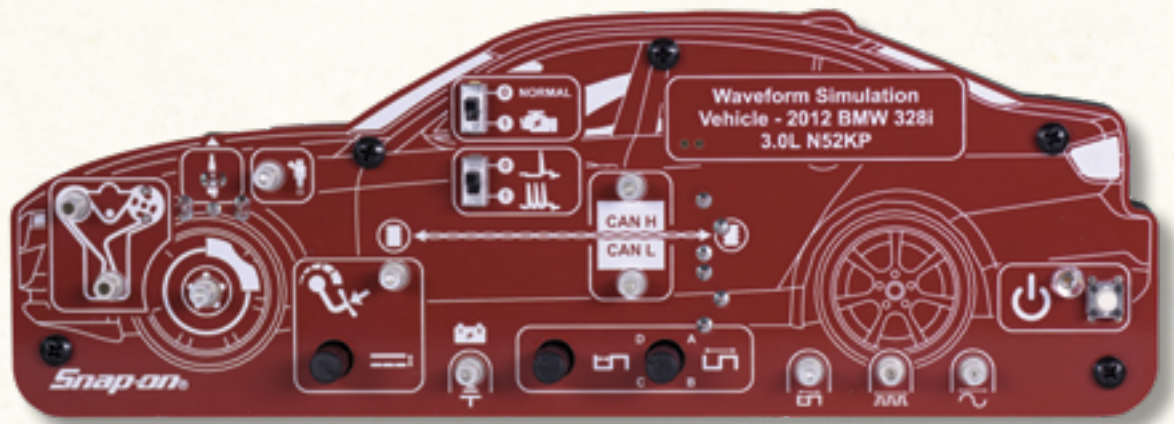

NAVIGATION

HOME

MODIS FAMILY

MODIS ULTRA

EXPAND

OTHER ACCESSORIES

SCOPE DEMO PROP

MODIS ULTRA™

Snap-on®

SCOPE DEMO PROP

Demo prop simulates vehicle-specific sensor signals and waveforms from a 2012 BMW® 328i 3.0L, including crankshaft sensor, camshaft sensor, secondary ignition, CAN high and low, fuel injector, wheel speed sensor and accelerator position sensor. Use as a training simulator and to demonstrate scope and meter capabilities. Generates common automotive waveforms like sine wave, variable pulse-width, duty cycle and variable frequency. Compatible with Fast-Track® Guided Component Tests. Automatic and manual shutoff. Powered by 9v alkaline battery (included).

EESX306SP

DIAGNOSTIC ACCESSORIES | VOL 1 2019