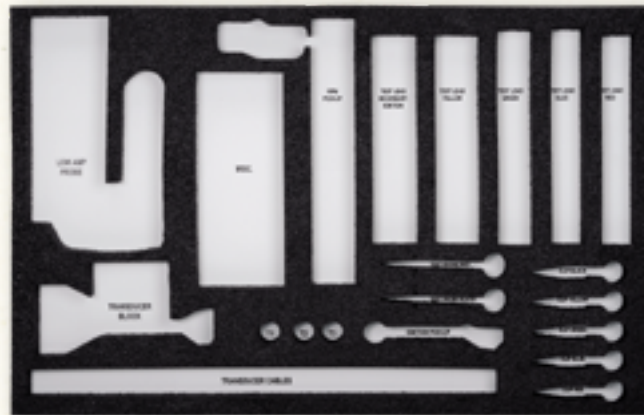

NAVIGATION

HOME

VERUS FAMILY

VERUS EDGE

PERSONALIZE

**CUSTOM-FIT
FOAM ORGANIZER**

VERUS® EDGE

Snap-on

CUSTOM-FIT FOAM ORGANIZER

Set of four custom-fit drawer organizers for VERUS Edge and accessories. Fits KRSC30/33/36 series roll carts.

VERUSEFOAM3

DIAGNOSTIC ACCESSORIES | VOL 1 2019

MORE