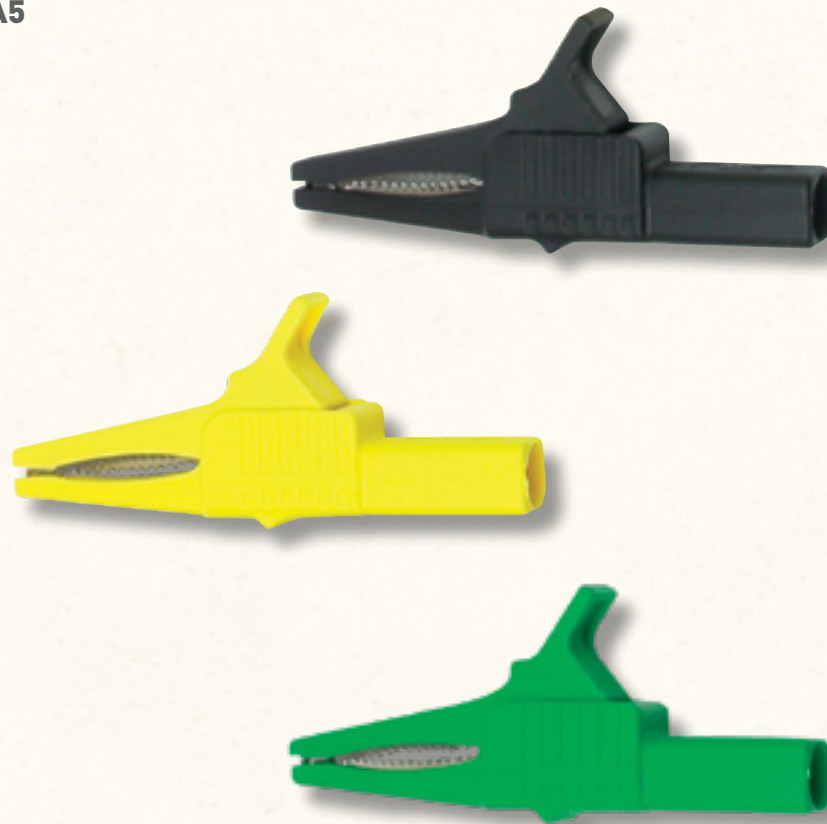

NAVIGATION

HOME

VANTAGE FAMILY

VANTAGE ULTRA

EXPAND

ALLIGATOR CLIPS

VANTAGE® ULTRA

Snap-on

ALLIGATOR CLIPS

Spring-loaded, insulated test clip provides secure connection for meter and scope measurements.

Black: 2-06433A1

Yellow: 2-06433A4

Green: 2-06433A5

DIAGNOSTIC ACCESSORIES | VOL 1 2019