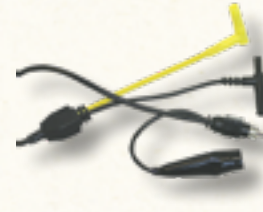

Secondary Coil Adapter