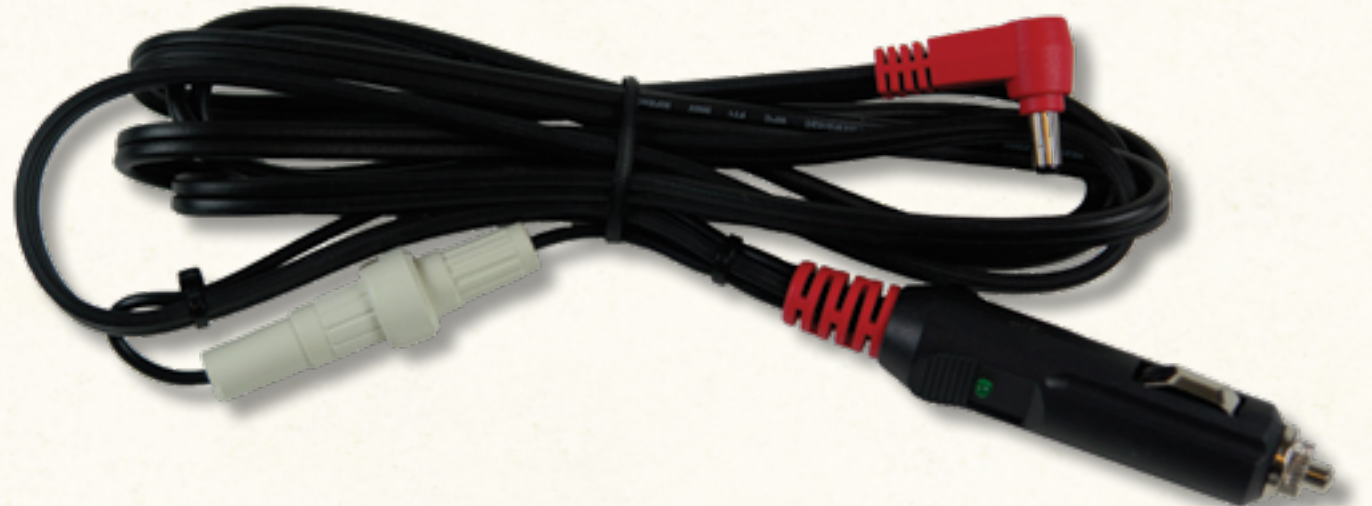

NAVIGATION

HOME

MODIS FAMILY

MODIS ULTRA

EXPAND

SCAN ACCESSORIES

**12V DC POWER CABLE /
12V DC POWER OUTLET PLUG**

MODIS ULTRA™

Snap-on®

12V DC POWER CABLE / 12V DC POWER OUTLET PLUG

12v DC power cable connects scan tool to vehicle power outlet. Provides power for OBD-I scan tool applications.

EAX0066L10B

DIAGNOSTIC ACCESSORIES | VOL 1 2019