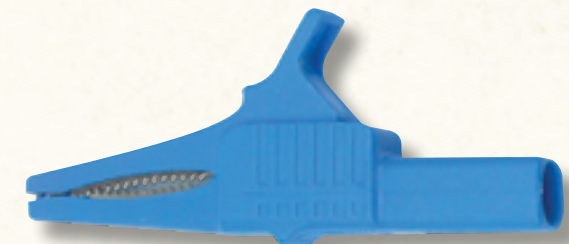

NAVIGATION

HOME

VERUS FAMILY

VERUS PRO

EXPAND

SCOPE ACCESSORIES

ALLIGATOR CLIPS

VERUS PRO

Snap-on

ALLIGATOR CLIPS

Spring-loaded, insulated test clip provides secure connection for meter and scope measurements.

Black: 2-06433A1

Blue: 2-06433A3

Green: 2-06433A5

Red: 2-06433A2

Yellow: 2-06433A4

DIAGNOSTIC ACCESSORIES | VOL 1 2019