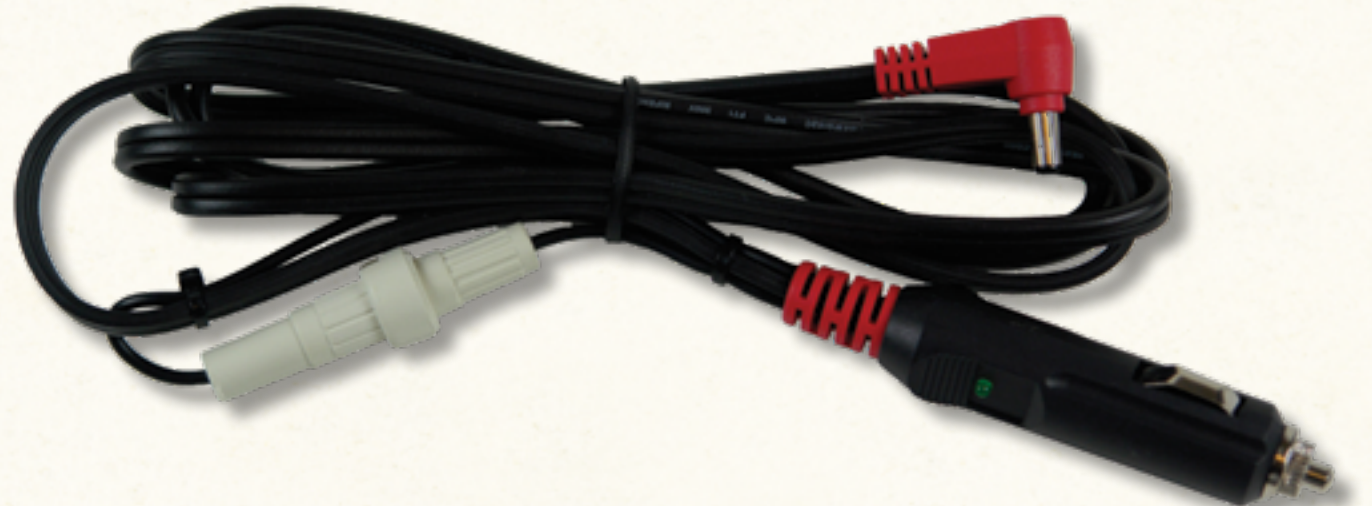

NAVIGATION

HOME

ETHOS FAMILY

ETHOS EDGE

EXPAND

**12V DC POWER CABLE /
12V DC POWER OUTLET PLUG**

ETHOS EDGE

Snap-on

12V DC POWER CABLE / 12V DC POWER OUTLET PLUG

12v DC power cable connects scan tool to vehicle power outlet. Provides power for OBD-I scan tool applications.

EAX0066L10B

DIAGNOSTIC ACCESSORIES | VOL 1 2019