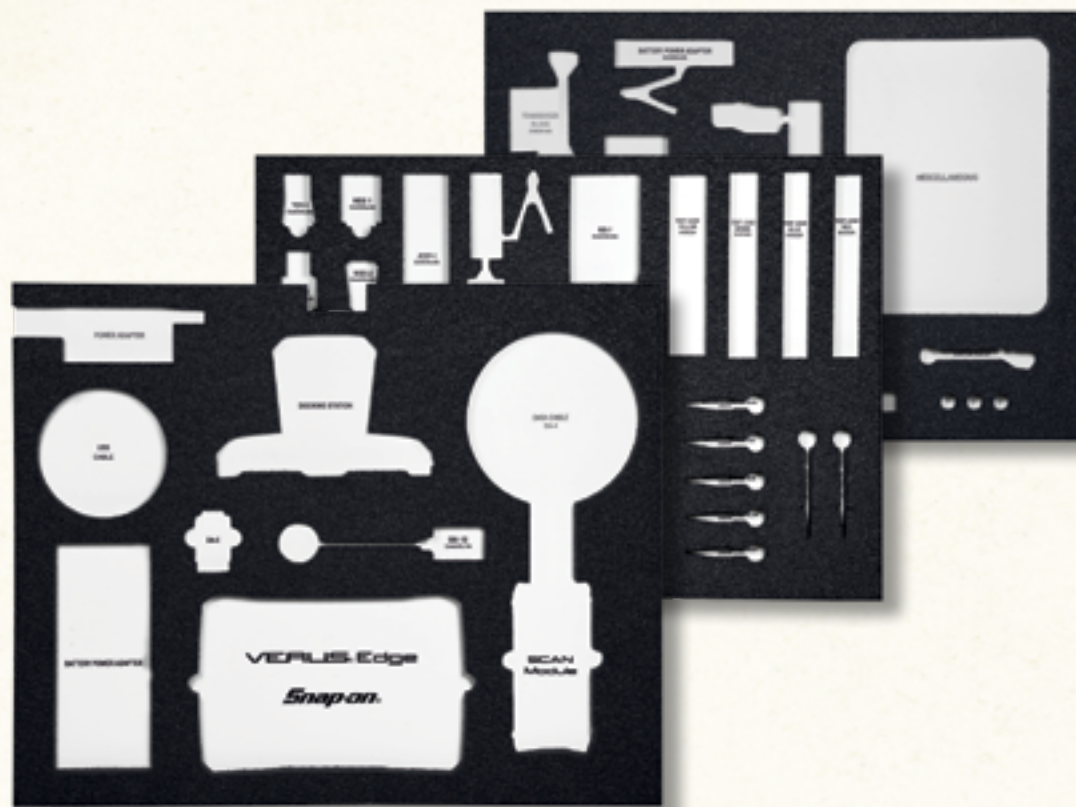

NAVIGATION

HOME

VERUS FAMILY

VERUS EDGE

PERSONALIZE

**CUSTOM-FIT
FOAM ORGANIZER**

VERUS® EDGE

Snap-on®

CUSTOM-FIT FOAM ORGANIZER

Set of four custom-fit drawer organizers for VERUS Edge and accessories. Fits KRSC20/21/23/26 series roll carts.

VERUSEFOAM2