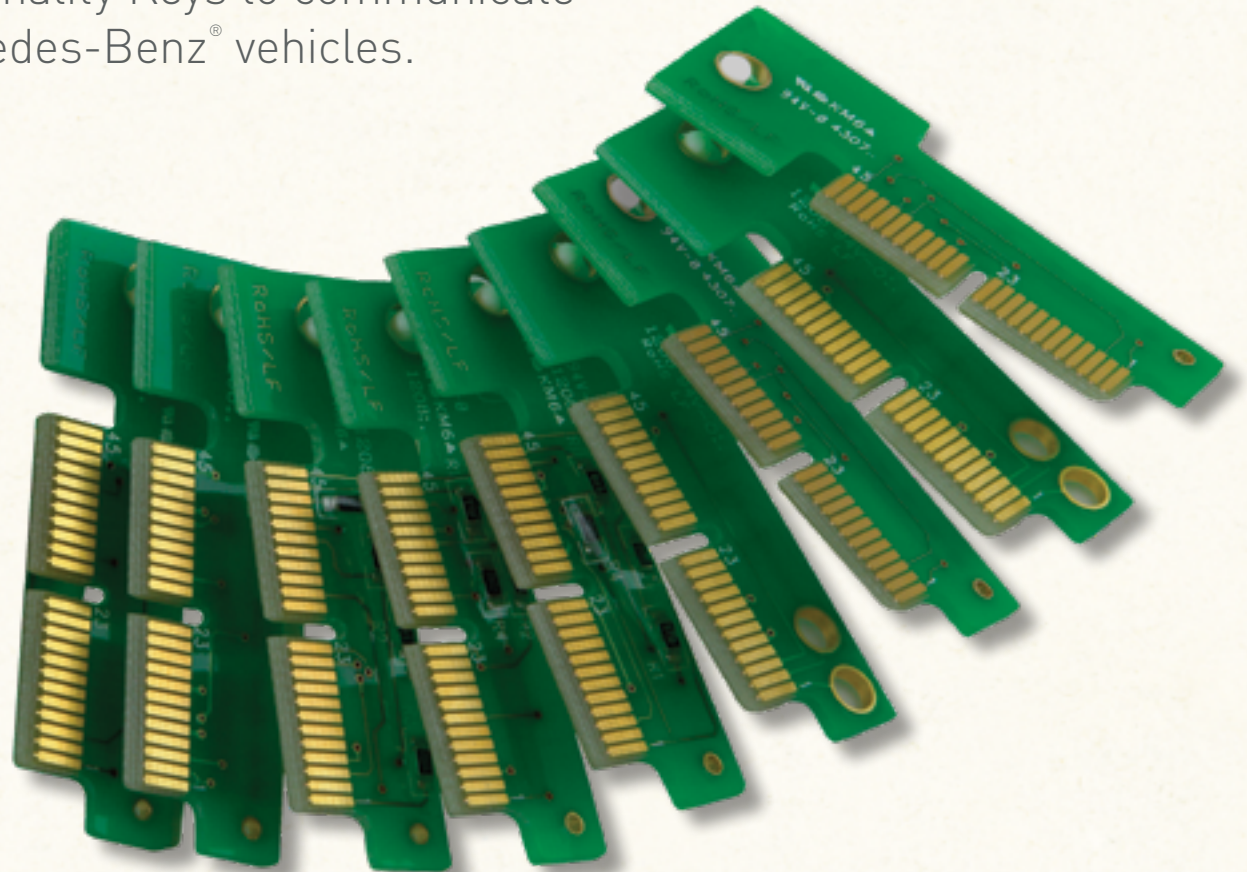

ETHOS PRO

Snap-on

EUROPEAN VEHICLE PERSONALITY KEY KIT

Expand your European capabilities with Personality Keys to communicate with Mercedes-Benz® vehicles.

EAK0301B06B

DIAGNOSTIC ACCESSORIES | VOL 1 2019

NAVIGATION