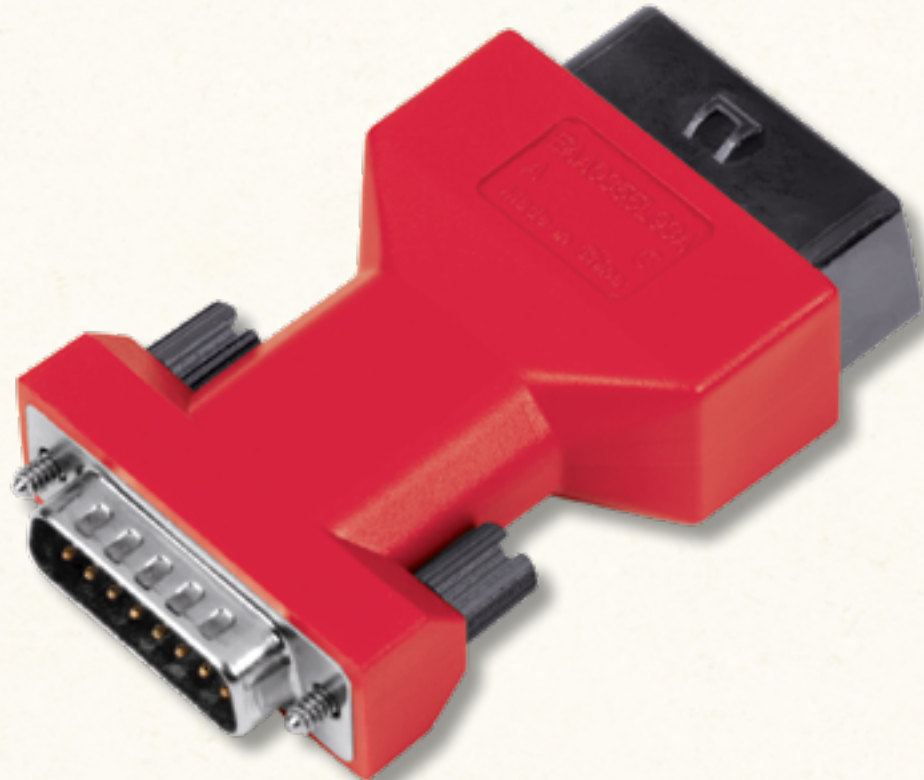

NAVIGATION

HOME

ETHOS FAMILY

ETHOS TECH

EXPAND

**OBD-II TO OBD-I DATA CABLE
CONVERTER**

ETHOS TECH

Snap-on

OBD-II TO OBD-I DATA CABLE CONVERTER

Data cable convertor. Use to connect any standard Snap-on® OBD-II data cable to OBD-I adapters.

EAA0355L93A

DIAGNOSTIC ACCESSORIES | VOL 1 2019