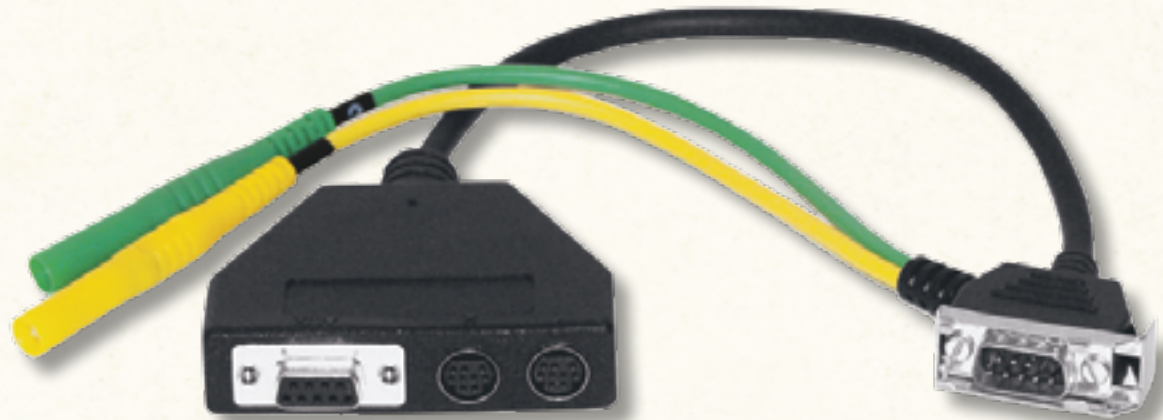

NAVIGATION

HOME

VERUS FAMILY

VERUS EDGE

EXPAND

SCOPE ACCESSORIES

**SPLIT-LEAD ADAPTER FOR
PRESSURE TRANSDUCERS
AND RPM ADAPTER**

VERUS EDGE

Snap-on

SPLIT-LEAD ADAPTER FOR PRESSURE TRANSDUCERS AND RPM ADAPTER

Split-lead adapter provides connection for up to two pressure transducers at once. Take two pressure measurements, or pressure and RPM simultaneously, with Snap-on® scope meters. Required for use with optional EEPV302 series pressure transducers.

EEMS301A05

DIAGNOSTIC ACCESSORIES | VOL 1 2019