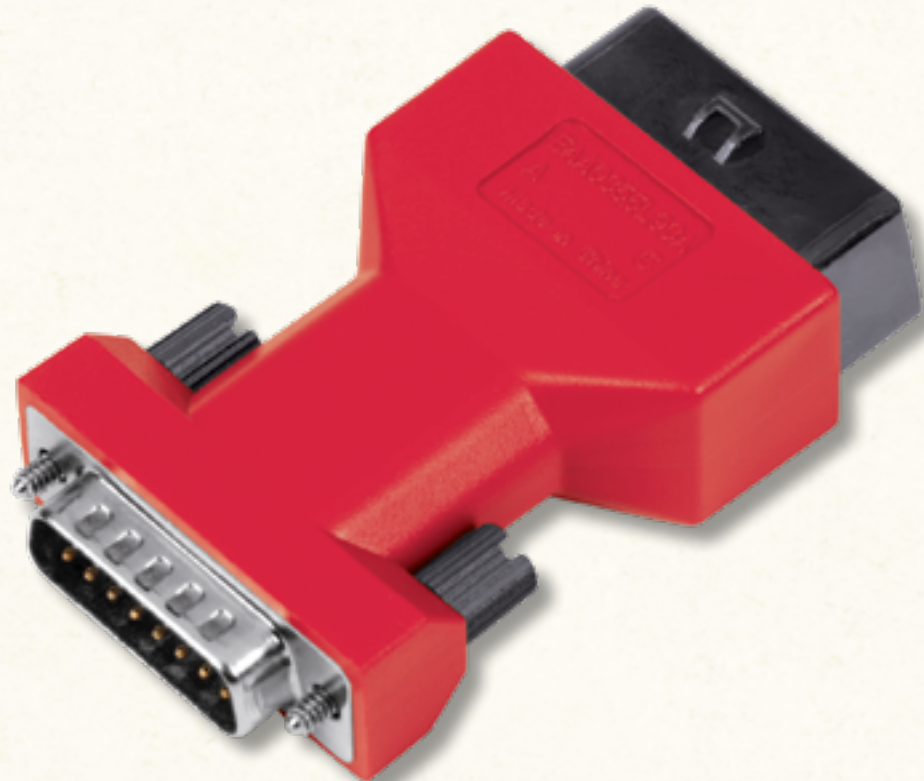

**OBD-II TO OBD-I DATA CABLE
CONVERTER**

MODIS EDGE™

Snap-on®

OBD-II TO OBD-I DATA CABLE CONVERTER

Data cable convertor. Use to connect any standard Snap-on® OBD-II data cable to OBD-I adapters.

EAA0355L93A