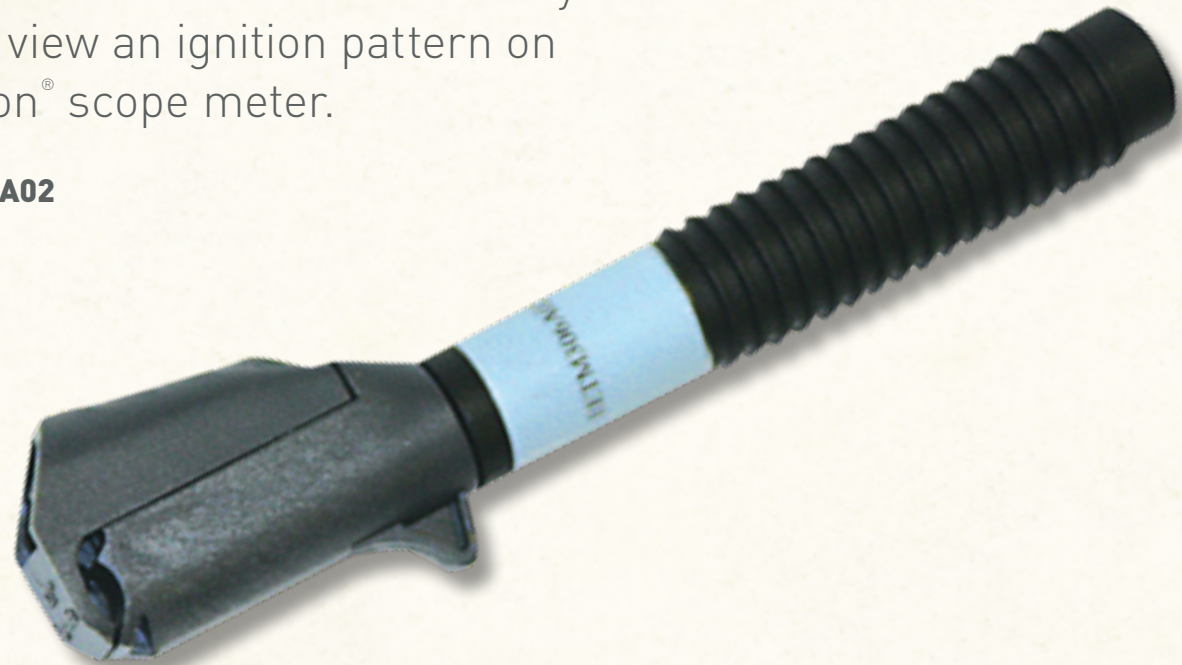

NAVIGATION

HOME

ZEUS FAMILY

ZEUS

EXPAND

SCOPE ACCESSORIES

**SECONDARY IGNITION
CLIP-ON WIRE ADAPTER**

SECONDARY IGNITION CLIP-ON WIRE ADAPTER

Connects the optional Secondary Coil Adapter Lead to vehicle secondary wire. Use to view an ignition pattern on Snap-on® scope meter.

EETM306A02

ZEUS
Snap-on

DIAGNOSTIC ACCESSORIES | VOL 1 2019