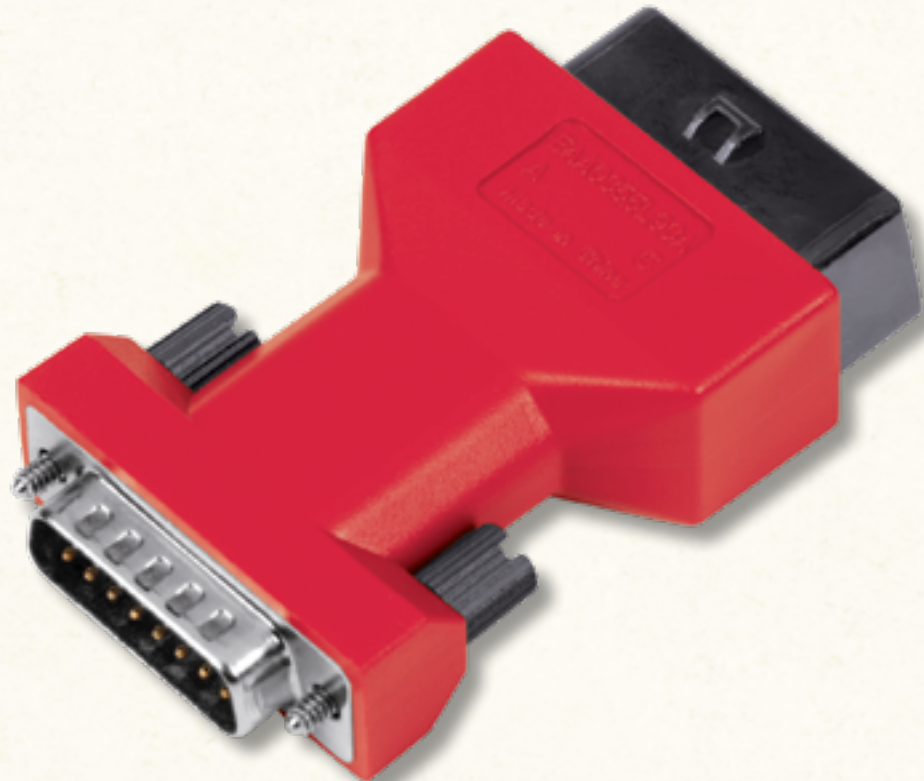

**OBD-II TO OBD-I DATA CABLE
CONVERTER**

VERUS PRO

Snap-on

OBD-II TO OBD-I DATA CABLE CONVERTER

Data cable convertor. Use to connect any standard Snap-on® OBD-II data cable to OBD-I adapters.

EAA0355L93A

DIAGNOSTIC ACCESSORIES | VOL 1 2019