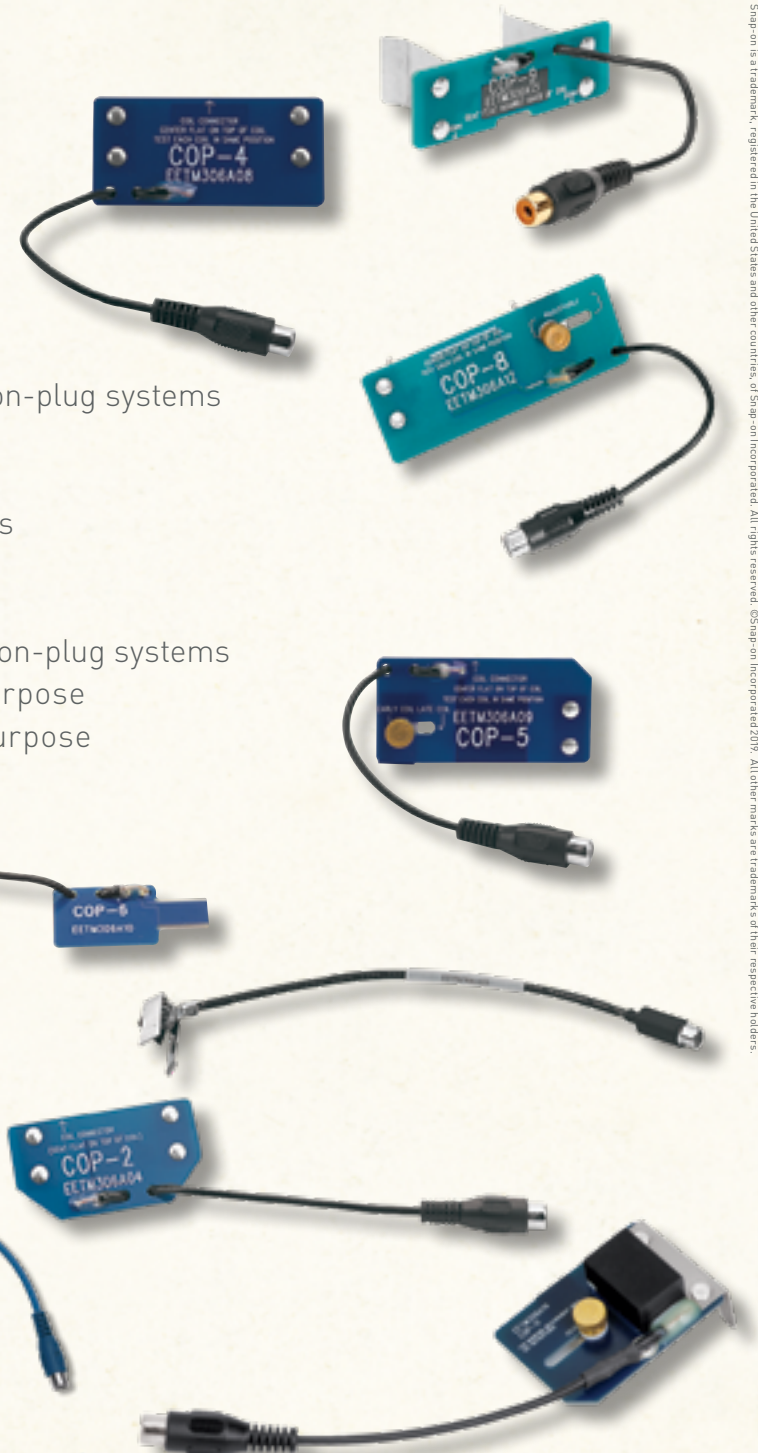

EAC0056L03A: COP / CIC General Stick Pickup

DIAGNOSTIC ACCESSORIES | VOL 1 2019

VERUS PRO

Snap-on

NAVIGATION

HOME

VERUS FAMILY

VERUS PRO