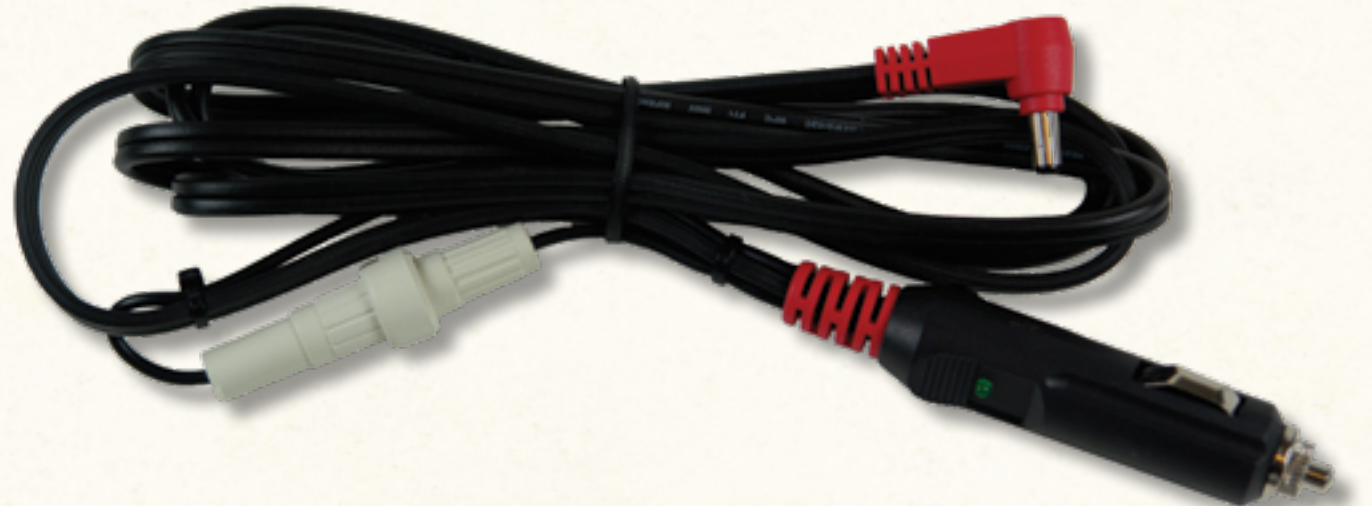

NAVIGATION

HOME

ETHOS FAMILY

ETHOS+

EXPAND

**12V DC POWER CABLE /
12V DC POWER OUTLET PLUG**

ETHOS+
SOHLE
Snap-on

12V DC POWER CABLE / 12V DC POWER OUTLET PLUG

12v DC power cable connects scan tool to vehicle power outlet. Provides power for OBD-I scan tool applications.

EAX0066L10B

DIAGNOSTIC ACCESSORIES | VOL 1 2019