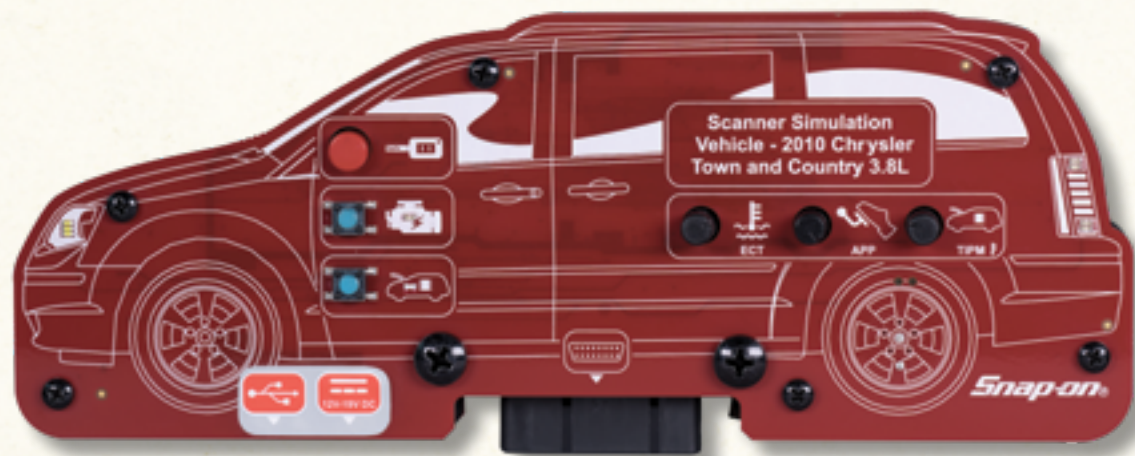

NAVIGATION

HOME

MODIS FAMILY

MODIS EDGE

EXPAND

OTHER ACCESSORIES

SCANNER DEMO PROP

MODIS EDGE™

Snap-on

SCANNER DEMO PROP

Demo prop simulates a 2010 Chrysler® Town & Country® minivan. Use with scan tool to demonstrate fault code reading, fault code clearing, live data, functional tests and bi-directional controls. Use as a training simulator, or to demonstrate scan tool capabilities. Simulates Engine Control Unit and Central Gateway (Body Control) System. Override controls to simulate faults in engine coolant temperature, accelerator position and ambient temperature. Supports SureTrack®, Auto-ID, One-Touch Code Scan and Clear functions. Requires power from standard Snap-on® scan tool 110v AC power adapter (12-19v DC).

EESX306SC

DIAGNOSTIC ACCESSORIES | VOL 1 2019