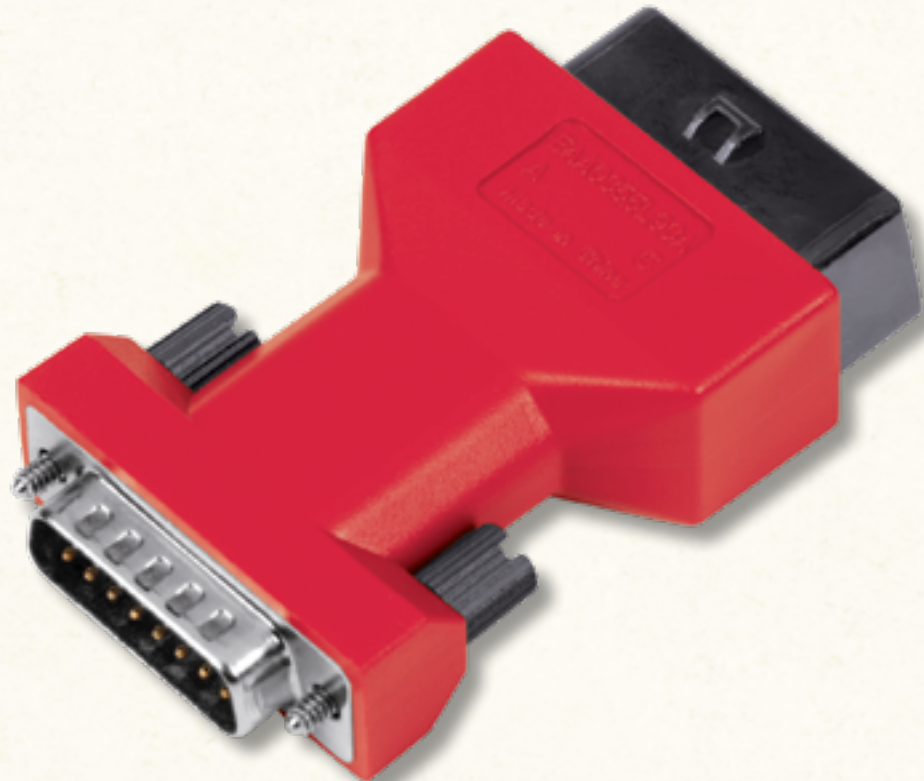

NAVIGATION

HOME

SOLUS FAMILY

SOLUS EDGE

EXPAND

SCAN ACCESSORIES

**OBD-II TO OBD-I DATA CABLE
CONVERTER — DA-5**

SOLUS EDGE

Snap-on

OBD-II TO OBD-I DATA CABLE CONVERTER — DA-5

Data cable convertor. Use to connect any standard Snap-on® OBD-II data cable to OBD-I adapters.

EAA0355L93A

DIAGNOSTIC ACCESSORIES | VOL 1 2019