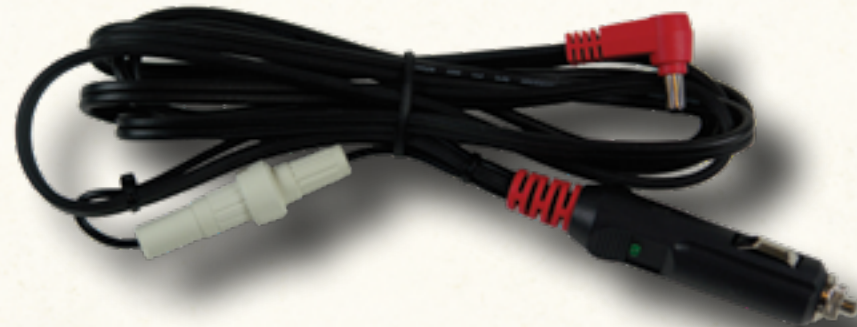

NAVIGATION

HOME

VERUS FAMILY

VERUS PRO

EXPAND

SCAN ACCESSORIES

**12V DC POWER CABLE /
12V DC POWER OUTLET PLUG**

VERUS PRO

Snap-on

12V DC POWER CABLE / 12V DC POWER OUTLET PLUG

12v DC power cable connects scan tool to vehicle power outlet. Provides power for OBD-I scan tool applications.

EAX0066L10B

DIAGNOSTIC ACCESSORIES | VOL 1 2019