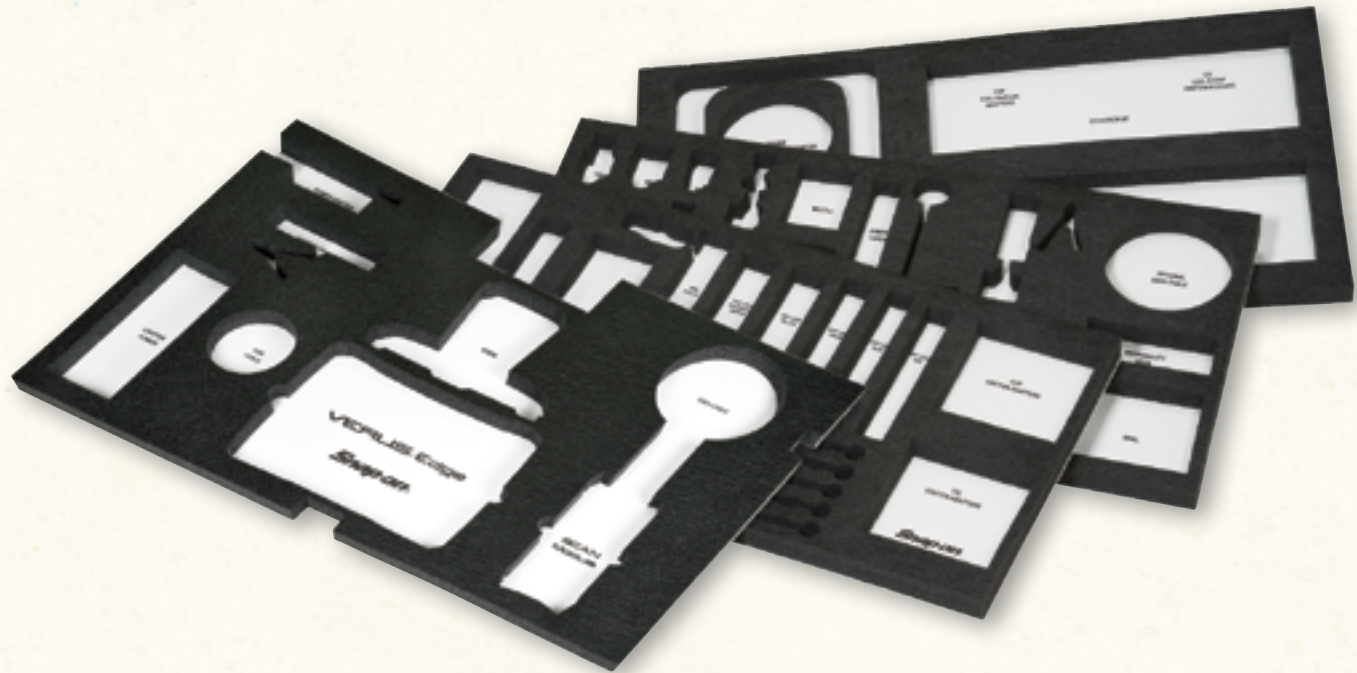

**CUSTOM-FIT
FOAM ORGANIZER**

VERUS[®] EDGE

Snap-on

CUSTOM-FIT FOAM ORGANIZER

Set of four custom-fit drawer organizers for VERUS Edge and accessories. Fits KRSC40/43/46 series roll carts.

VERUSEFOAM4

DIAGNOSTIC ACCESSORIES | VOL 1 2019