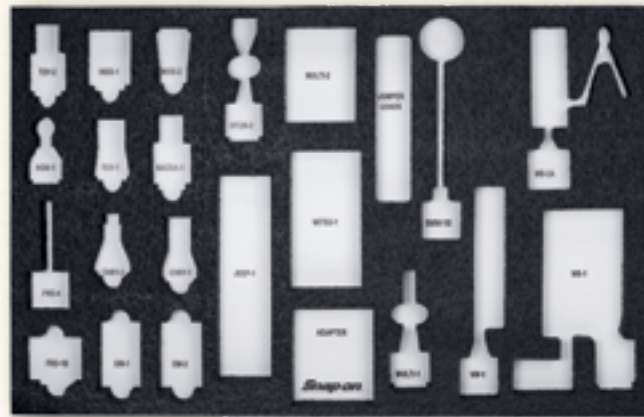

NAVIGATION

HOME

VERUS FAMILY

VERUS EDGE

PERSONALIZE

**CUSTOM-FIT
FOAM ORGANIZER**

VERUS® EDGE

Snap-on

CUSTOM-FIT FOAM ORGANIZER

Set of four custom-fit drawer organizers for VERUS Edge and accessories. Fits KRSC30/33/36 series roll carts.

VERUSEFOAM3

DIAGNOSTIC ACCESSORIES | VOL 1 2019

MORE