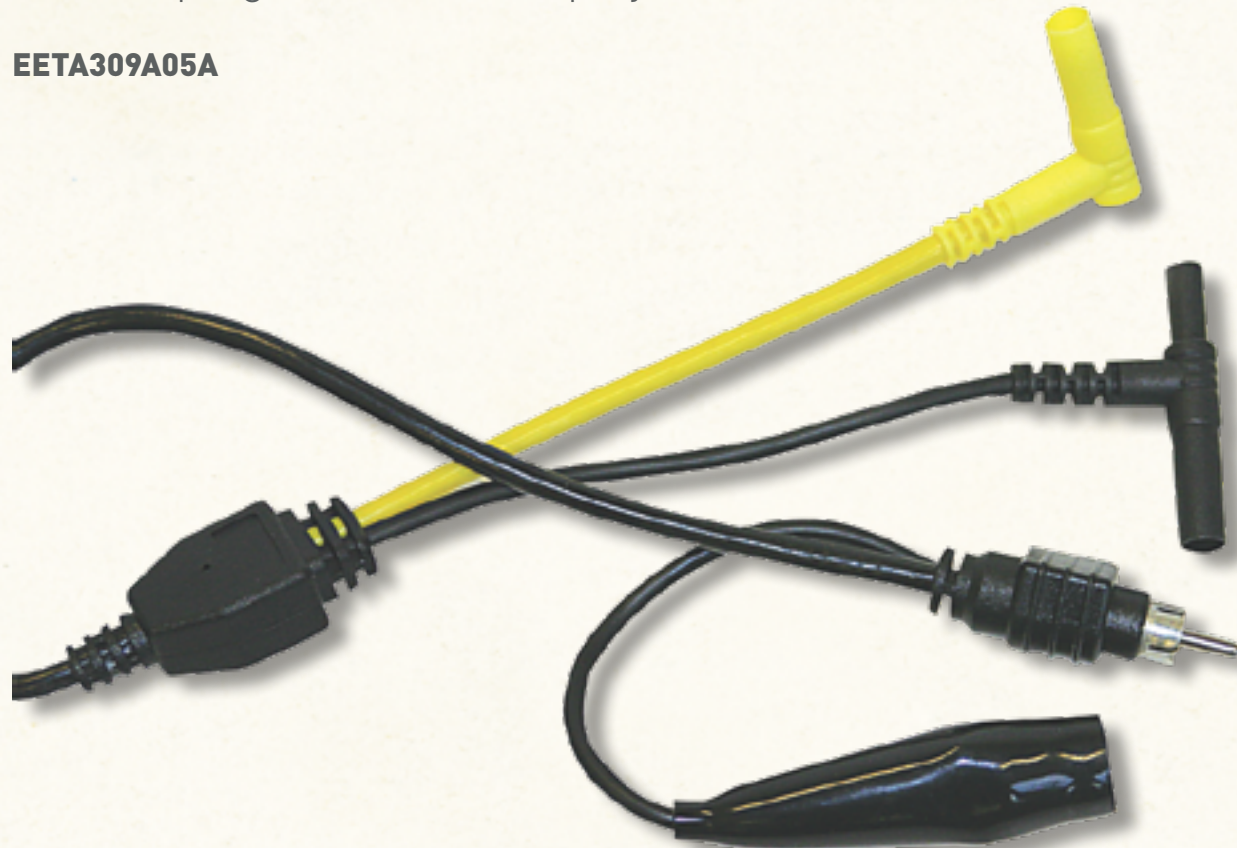

NAVIGATION

HOME

VERUS FAMILY

VERUS PRO

EXPAND

SCOPE ACCESSORIES

**SECONDARY COIL
ADAPTER LEAD**

SECONDARY COIL ADAPTER LEAD

Connects to the optional secondary ignition adapters (COP and CIC) to display secondary waveforms on coil-on-plug and coil-in-cap systems.

EETA309A05A

VERUS PRO

Snap-on

DIAGNOSTIC ACCESSORIES | VOL 1 2019