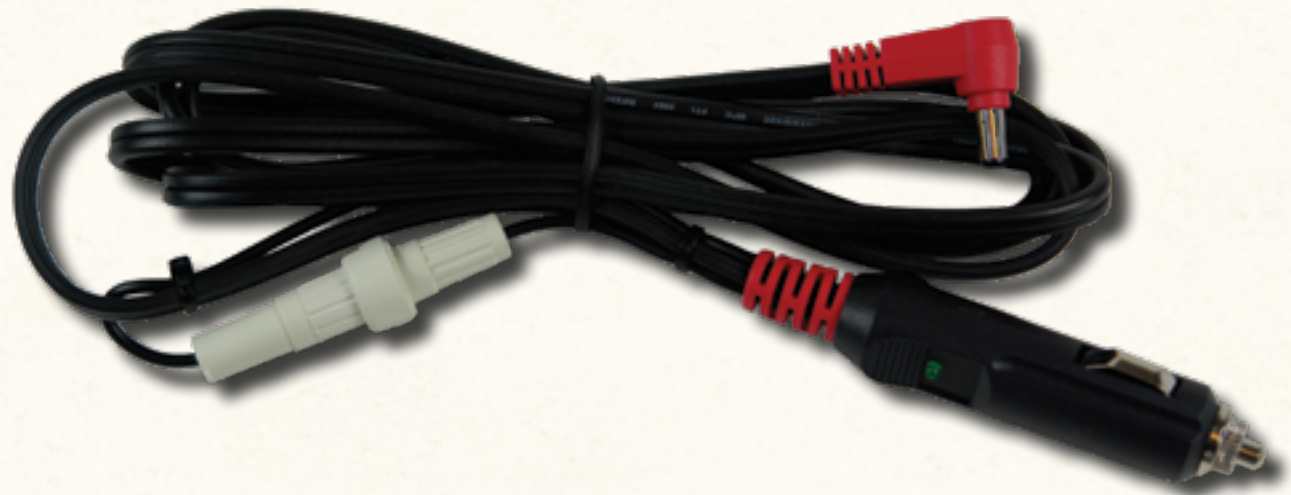

NAVIGATION

HOME

APOLLO-D8 FAMILY

APOLLO-D8

EXPAND

SCAN ACCESSORIES

**12V DC POWER CABLE /
12V DC POWER OUTLET PLUG**

APOLLO-D8™

Snap-on

12V DC POWER CABLE / 12V DC POWER OUTLET PLUG

12v DC power cable connects scan tool to vehicle power outlet. Provides power for OBD-I scan tool applications.

EAX0066L10B

DIAGNOSTIC ACCESSORIES | VOL 1 2019