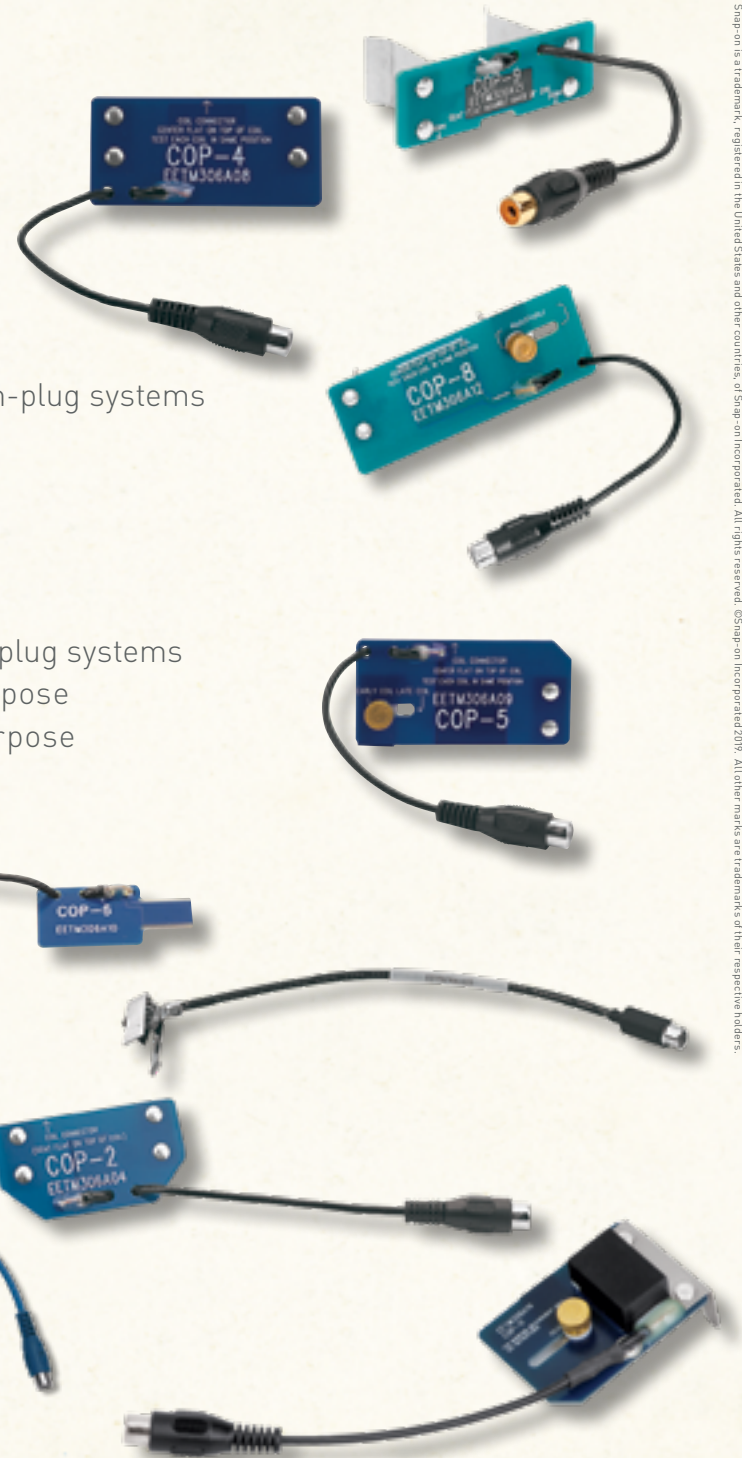

NAVIGATION

HOME

ZEUS FAMILY

ZEUS

EXPAND

SCOPE ACCESSORIES

IGNITION PICKUPS

IGNITION PICKUPS

- **EETM306A03:** Ford® coil-on-plug systems
- **EETM306A04:** Chrysler® coil-on-plug systems
- **EETM306A05:** Toyota® and Honda® coil-in-cap systems
- **EETM306A06:** GM® HEI coil-in-cap systems
- **EETM306A08:** Acura®, Honda, Isuzu® and Nissan® coil-on-plug systems
- **EETM306A09:** Volvo® and BMW® coil-on-plug systems
- **EETM306A10:** Mercedes-Benz® coil-on-plug systems
- **EETM306A11:** Mercedes-Benz dual coil-on-plug systems
- **EETM306A12:** BMW coil-on-plug systems
- **EETM306A13:** Lexus® coil-on-plug systems
- **EETM306A14:** Chrysler, Jeep,® Lexus and Toyota coil-on-plug systems
- **EAC0056L00A:** COP / CIC 1-Flag Pickup — General Purpose
- **EAC0056L02A:** COP / CIC 3-Flag Pickup — General Purpose
- **EAC0056L03A:** COP / CIC General Stick Pickup

DIAGNOSTIC ACCESSORIES | VOL 1 2019

ZEUS
Snap-on