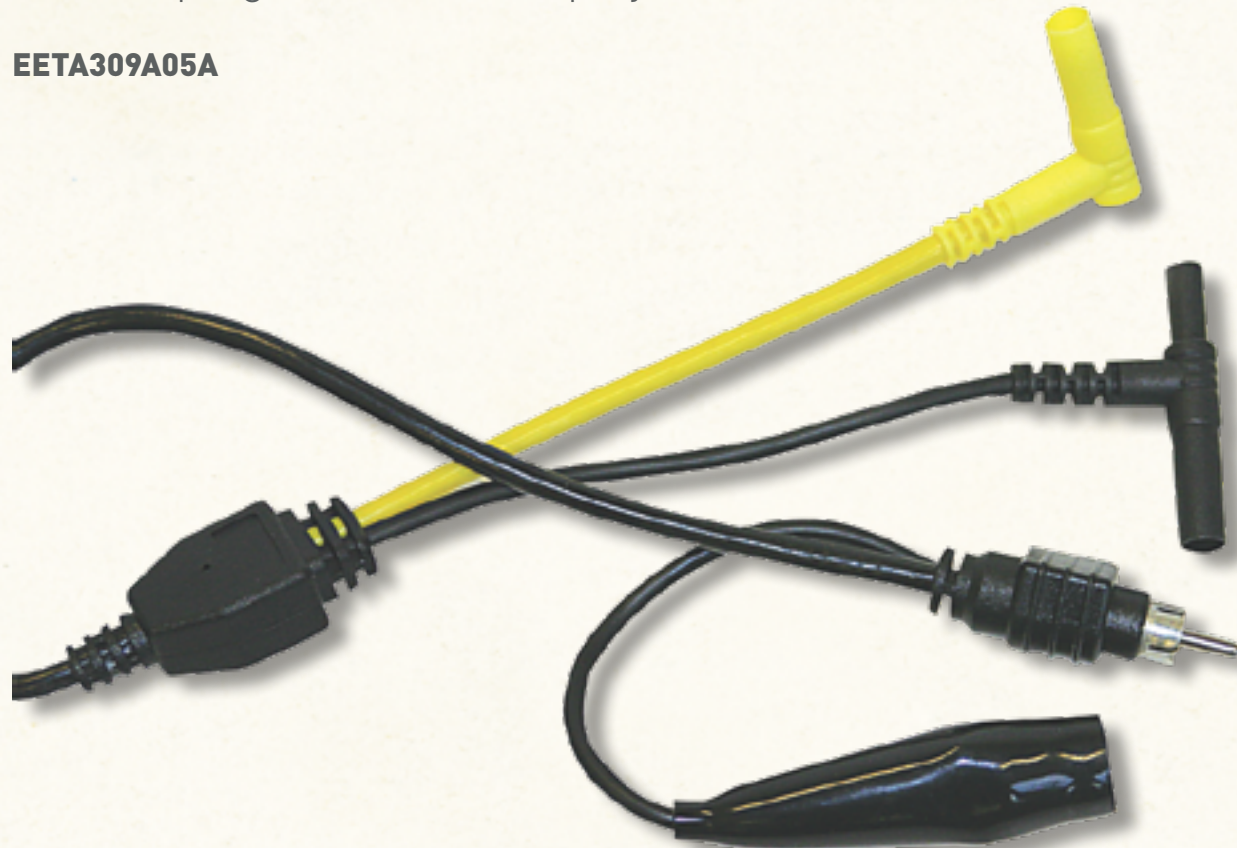

NAVIGATION

HOME

VANTAGE FAMILY

VANTAGE ULTRA

EXPAND

SECONDARY COIL
ADAPTER LEAD

VANTAGE® ULTRA

Snap-on®

SECONDARY COIL ADAPTER LEAD

Connects to the optional secondary ignition adapters (COP and CIC) to display secondary waveforms on coil-on-plug and coil-in-cap systems.

EETA309A05A

DIAGNOSTIC ACCESSORIES | VOL 1 2019