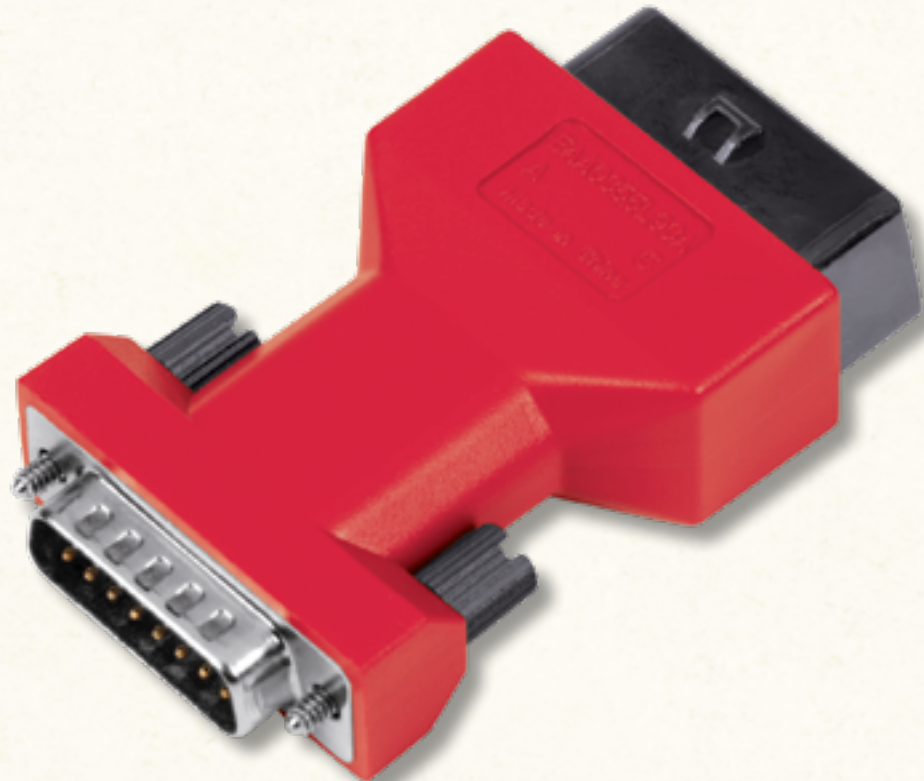

NAVIGATION

HOME

TRITON-D8 FAMILY

TRITON-D8

EXPAND

SCAN ACCESSORIES

OBD-II TO OBD-I DATA CABLE
CONVERTER

TRITON-D8®

Snap-on®

OBD-II TO OBD-I DATA CABLE CONVERTER

Data cable convertor. Use to connect any standard Snap-on® OBD-II data cable to OBD-I adapters.

EAA0355L93A

DIAGNOSTIC ACCESSORIES | VOL 1 2019