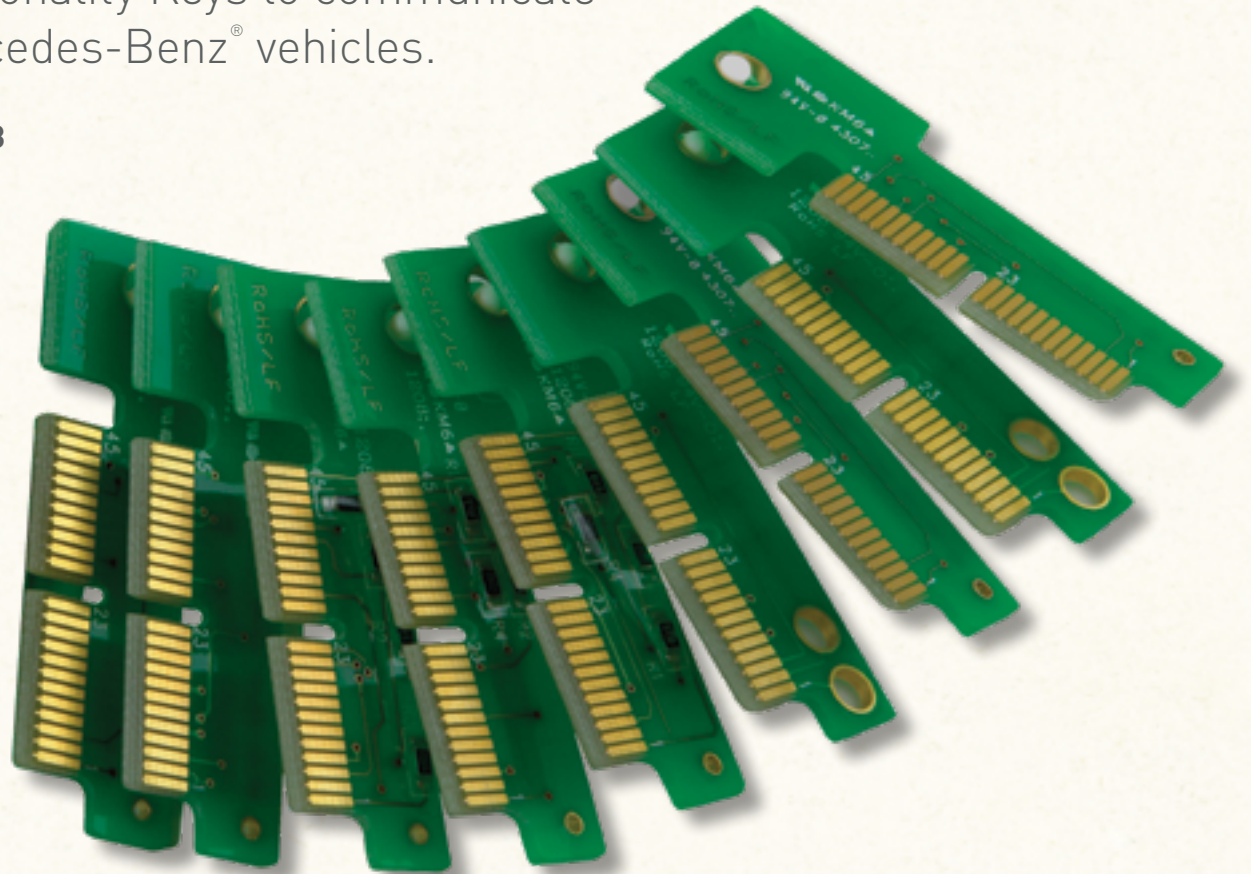

**EUROPEAN VEHICLE
PERSONALITY KEY KIT**

EUROPEAN VEHICLE PERSONALITY KEY KIT

Expand your European capabilities with Personality Keys to communicate with Mercedes-Benz® vehicles.

EAK0301B06B

ETHOS+
SOLE
Snap-on