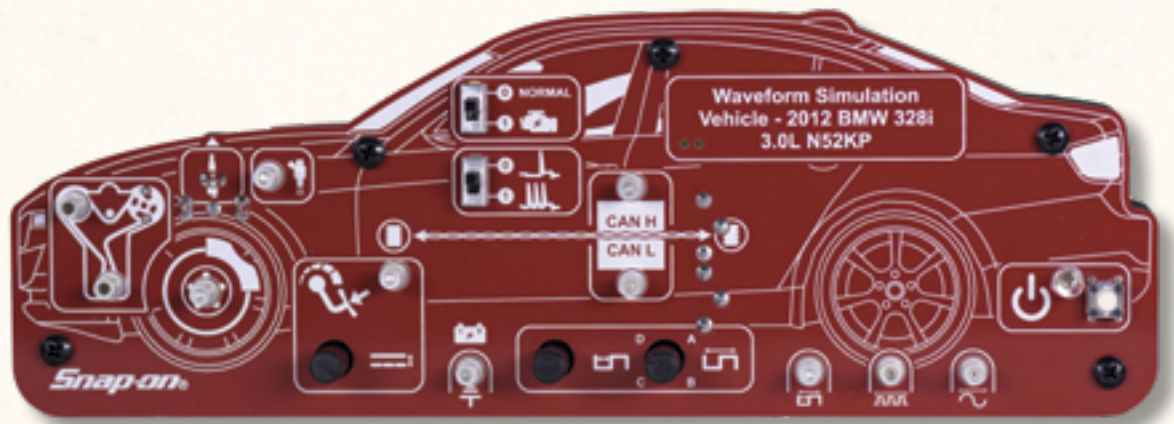

ZEUS FAMILY

ZEUS

EXPAND

OTHER ACCESSORIES

SCANNER DEMO PROP

SCANNER DEMO PROP

Demo prop simulates a 2010 Chrysler® Town & Country® minivan. Use with scan tool to demonstrate fault code reading, fault code clearing, live data, functional tests and bi-directional controls. Use as a training simulator, or to demonstrate scan tool capabilities. Simulates Engine Control Unit and Central Gateway (Body Control) System. Override controls to simulate faults in engine coolant temperature, accelerator position and ambient temperature. Supports SureTrack®, Auto-ID, One-Touch Code Scan and Clear functions. Requires power from standard Snap-on® scan tool 110v AC power adapter (12-19v DC).

EESC306SC

ZEUS
Snap-on

DIAGNOSTIC ACCESSORIES | VOL 1 2019

NAVIGATION

HOME

ZEUS FAMILY

ZEUS

EXPAND

OTHER ACCESSORIES

SCOPE DEMO PROP

SCOPE DEMO PROP

Demo prop simulates vehicle-specific sensor signals and waveforms from a 2012 BMW® 328i 3.0L, including crankshaft sensor, camshaft sensor, secondary ignition, CAN high and low, fuel injector, wheel speed sensor and accelerator position sensor. Use as a training simulator and to demonstrate scope and meter capabilities. Generates common automotive waveforms like sine wave, variable pulse-width, duty cycle and variable frequency. Compatible with Fast-Track® Guided Component Tests. Automatic and manual shutoff. Powered by 9v alkaline battery (included).

EESX306SP

ZEUS
Snap-on

DIAGNOSTIC ACCESSORIES | VOL 1 2019

NAVIGATION

HOME

ZEUS FAMILY

ZEUS

EXPAND