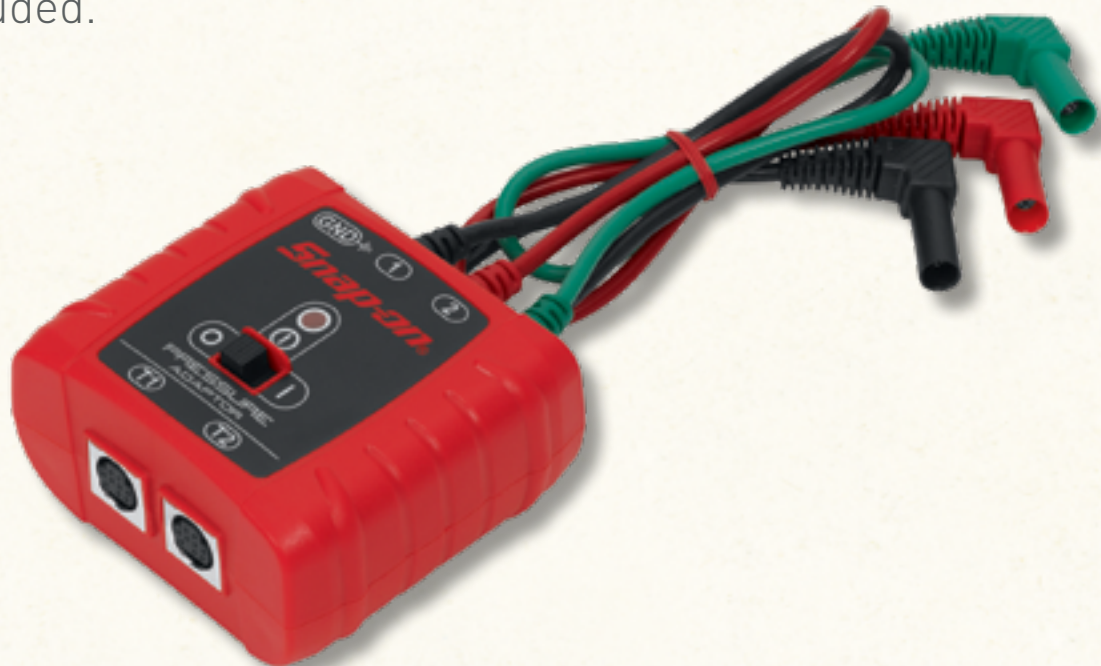

NAVIGATION

HOME

VANTAGE FAMILY

VANTAGE ULTRA

EXPAND

**PRESSURE TRANSDUCER
ADAPTER**

VANTAGE ULTRA

Snap-on

PRESSURE TRANSDUCER ADAPTER

Adapter connects EEPV302AL, EEPV302AT and EEPV302AH pressure transducers to a standard multimeter jack. Use up to two transducers simultaneously. Record, plot and monitor pressure in real time. Typical applications include ABS, PS, transmissions, hydraulics and fuel system tests. Requires 9v battery, included.

EEMS324PSA

DIAGNOSTIC ACCESSORIES | VOL 1 2019