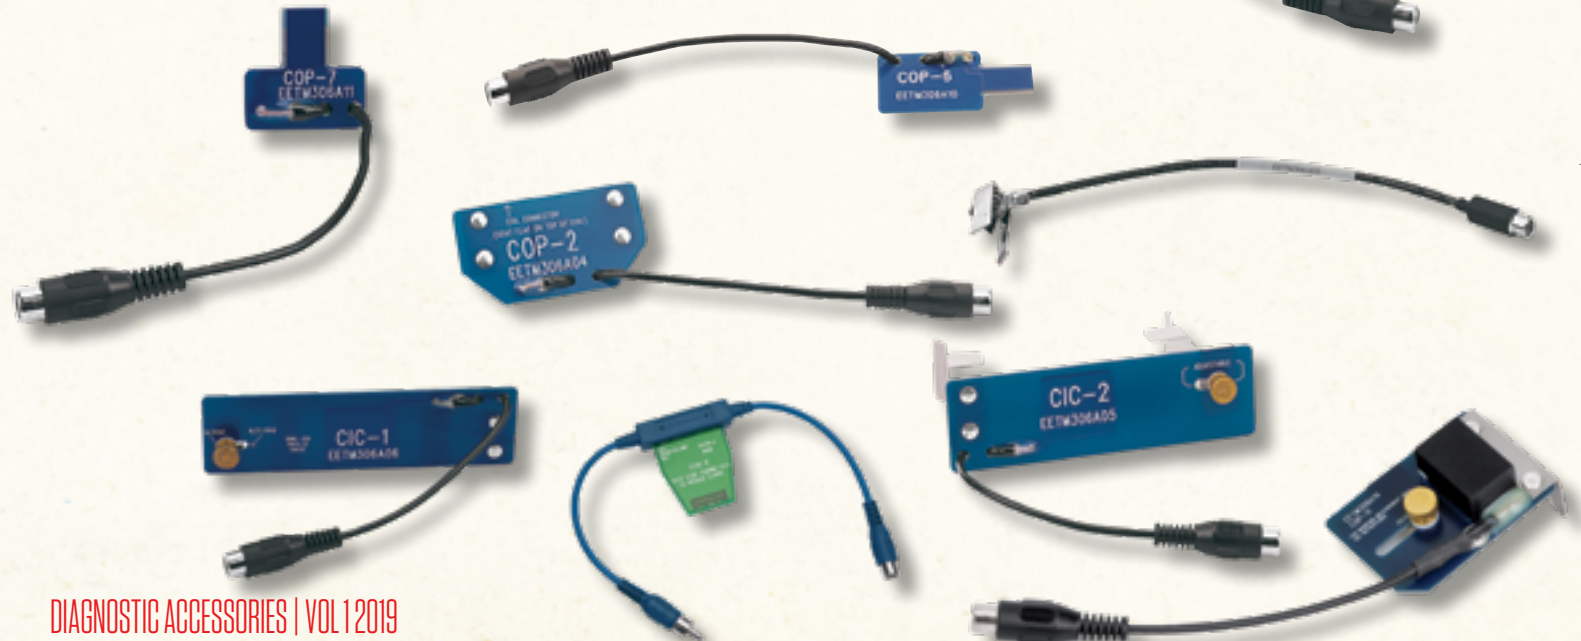

NAVIGATION

HOME

MODIS FAMILY

MODIS ULTRA

EXPAND

SCOPE ACCESSORIES

IGNITION PICKUPS

MODIS ULTRA

Snap-on

IGNITION PICKUPS

EETM306A03: Ford® coil-on-plug systems

EETM306A04: Chrysler® coil-on-plug systems

EETM306A05: Toyota® and Honda® coil-in-cap systems

EETM306A06: GM® HEI coil-in-cap systems

EETM306A08: Acura®, Honda, Isuzu® and Nissan® coil-on-plug systems

EETM306A09: Volvo® and BMW® coil-on-plug systems

EETM306A10: Mercedes-Benz® coil-on-plug systems

EETM306A11: Mercedes-Benz dual coil-on-plug systems

EETM306A12: BMW coil-on-plug systems

EETM306A13: Lexus® coil-on-plug systems

EETM306A14: Chrysler, Jeep®, Lexus and Toyota coil-on-plug systems

EAC0056L00A: COP / CIC 1-Flag Pickup

DIAGNOSTIC ACCESSORIES | VOL 1 2019