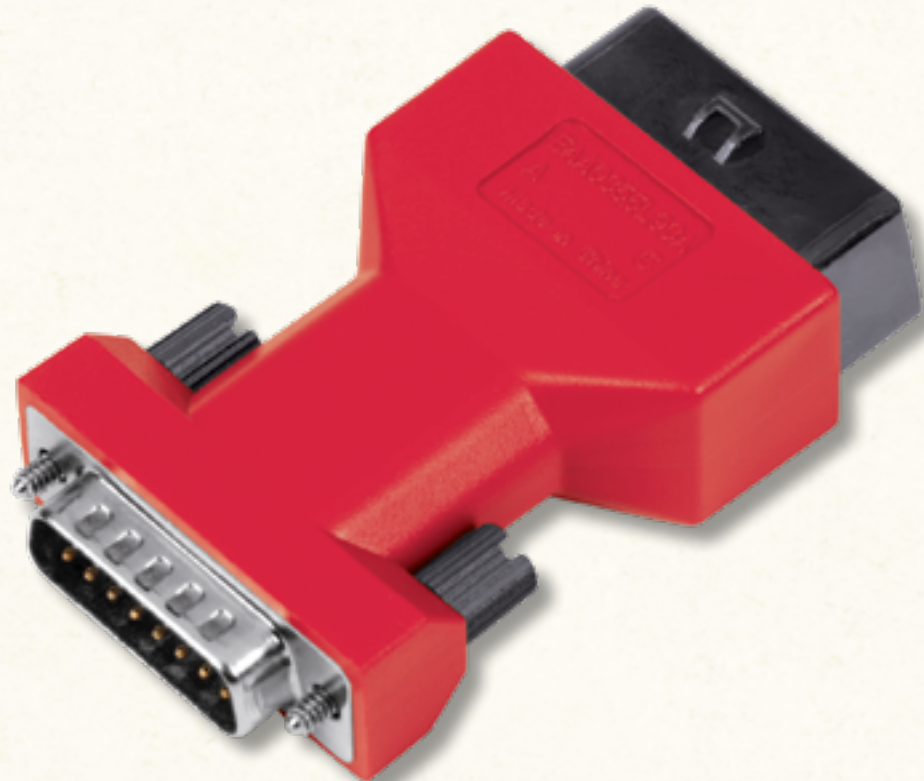

**OBD-II TO OBD-I DATA CABLE
CONVERTER**

MODIS ULTRA™

Snap-on®

OBD-II TO OBD-I DATA CABLE CONVERTER

Data cable convertor. Use to connect any standard Snap-on® OBD-II data cable to OBD-I adapters.

EAA0355L93A