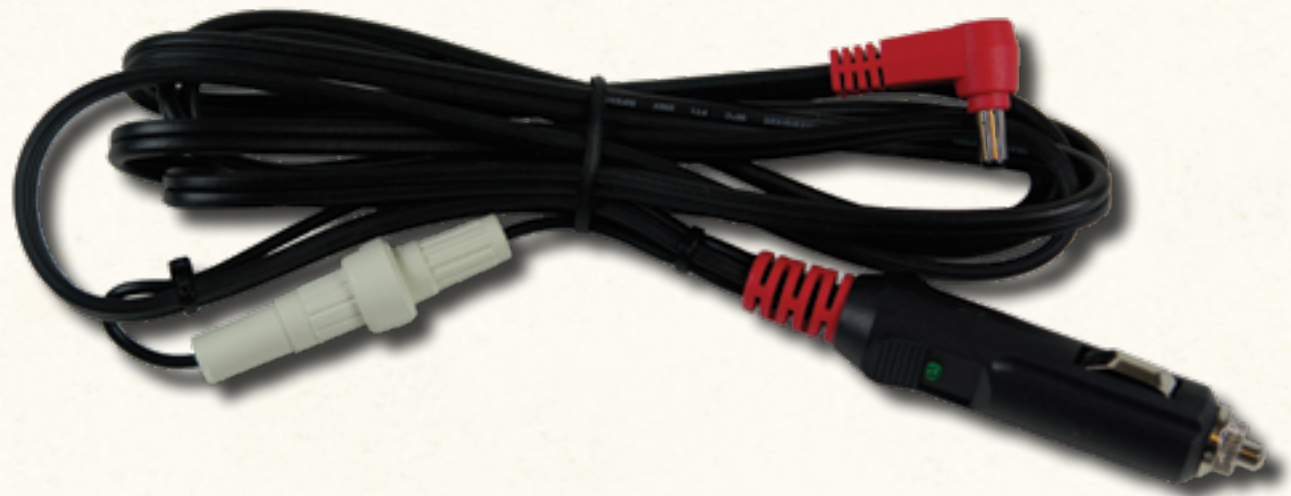

NAVIGATION

HOME

SOLUS FAMILY

SOLUS EDGE

EXPAND

SCAN ACCESSORIES

**12V DC POWER CABLE /
12V DC POWER OUTLET PLUG**

SOLUS EDGE

Snap-on

12V DC POWER CABLE / 12V DC POWER OUTLET PLUG

12v DC power cable connects scan tool to vehicle power outlet. Provides power for OBD-I scan tool applications.

EAX0066L10B

DIAGNOSTIC ACCESSORIES | VOL 1 2019