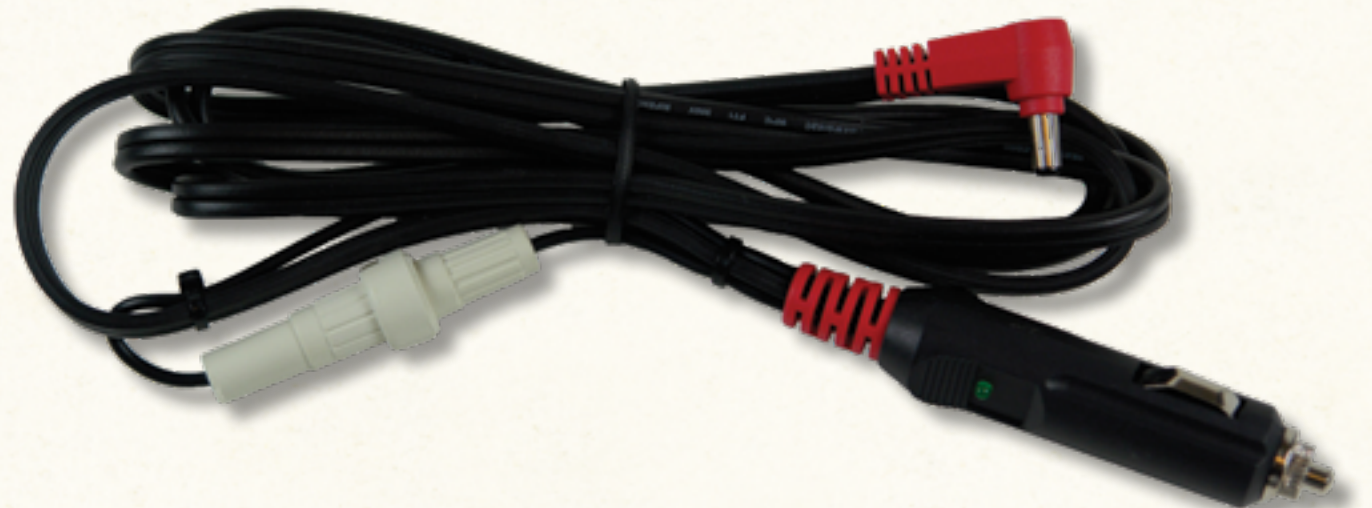

NAVIGATION

HOME

TRITON-D8 FAMILY

TRITON-D8

EXPAND

SCAN ACCESSORIES

**12V DC POWER CABLE /
12V DC POWER OUTLET PLUG**

TRITON-D8®

Snap-on

12V DC POWER CABLE / 12V DC POWER OUTLET PLUG

12v DC power cable connects scan tool to vehicle power outlet. Provides power for OBD-I scan tool applications.

EAX0066L10B

DIAGNOSTIC ACCESSORIES | VOL 1 2019