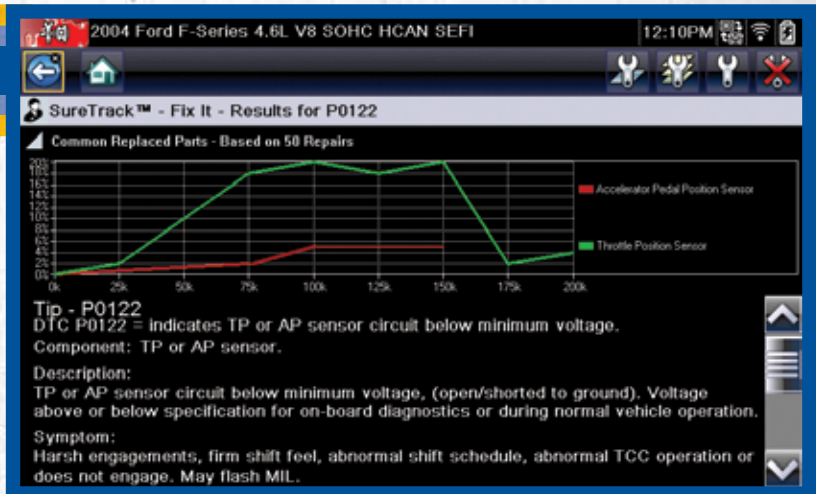

VALIDATED FIXES

Which part is actually the root cause of the problem?

SureTrack shows verified parts replacement records from completed repairs. Learn which parts are most frequently replaced to complete the repair for symptoms, fault codes and vehicles similar to the one in your bay.