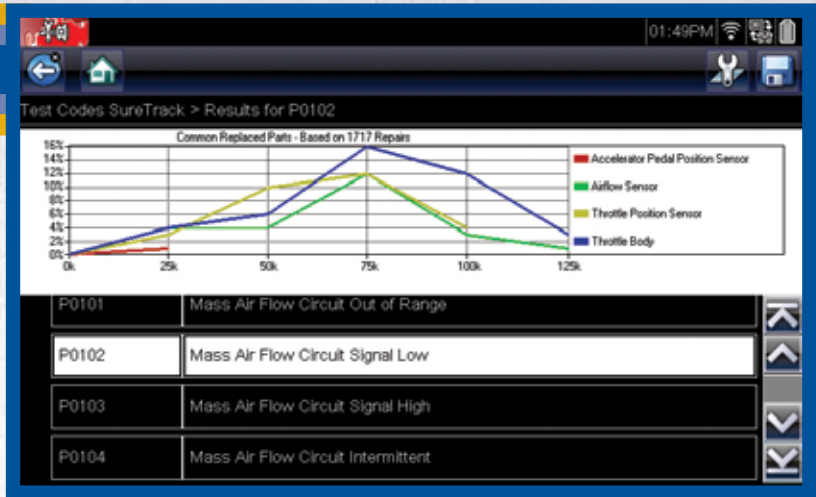

Vehicle-specific repair results and timesaving tips, confirmed by SureTrack expert technicians.

SureTrack offers more complete information than hotlines and more reliable results than online forums. That's because SureTrack gives you answers harvested from millions of completed repairs orders.

SINGLE-POINT LOOKUP

Exclusive single-point display.

Access all SureTrack expert resources with one click. Select a fault code and see Common Replaced Parts, Troubleshooter Tips, and Real Fixes.

VALIDATED FIXES

GUIDED TESTS

No simulations here.

SureTrack troubleshooter tips and Real Fixes are gathered through actual on-vehicle tests, so you'll know exactly what to look for to verify a faulty part. Real Fixes are shown in a straightforward Complaint/Cause/Correction format.