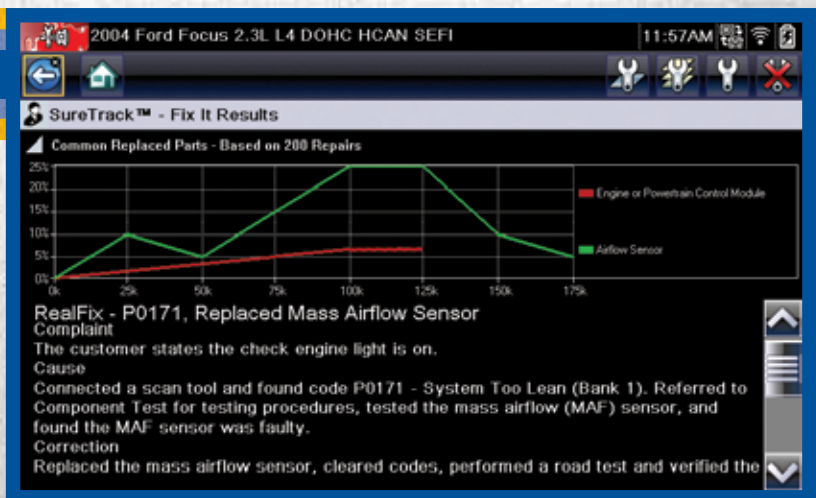

Which part is actually the root cause of the problem?

SureTrack shows verified parts replacement records from completed repairs. Learn which parts are most frequently replaced to complete the repair for symptoms, fault codes and vehicles similar to the one in your bay.

GUIDED TESTS

No simulations here.

SureTrack troubleshooter tips and Real Fixes are gathered through actual on-vehicle tests, so you'll know exactly what to look for to verify a faulty part. Real Fixes are shown in a straightforward Complaint/Cause/Correction format.